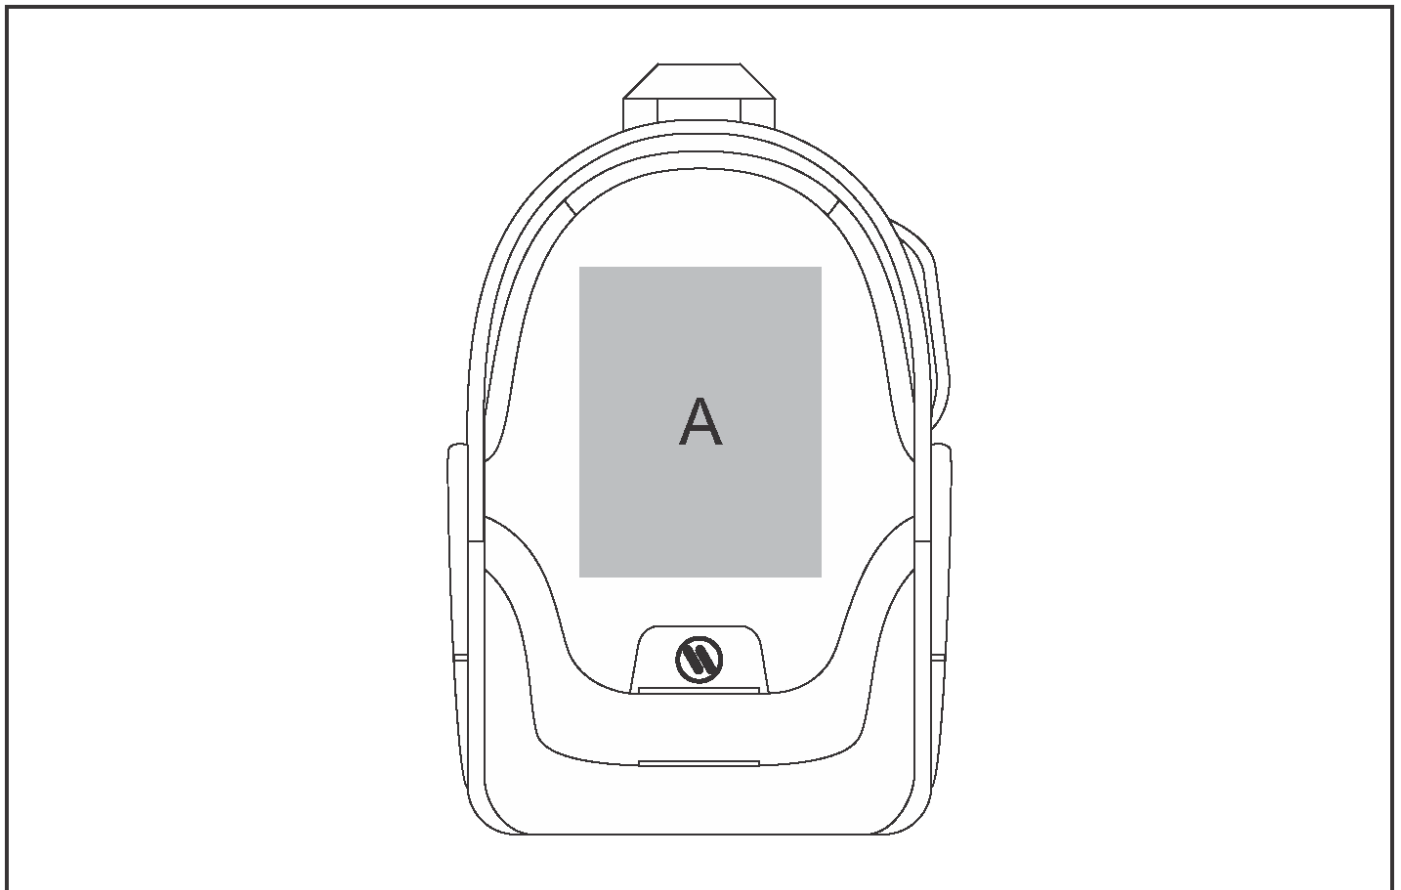

11-030

Elleven Motion Laptop Backpack

Need to know:

- - Includes 1-Colour, 1-Position Screen Print (setup fee applies)
- Cannot guarantee 100% straight branding, due to inconsistent pockets

Branding Options:

Position A

1. Screen Print (SC)
1 Colour
Size: 140mm wide x 180mm high
2. Digital Direct Transfer (DDT-D)
Full Colour
Size: 105mm wide x 75mm high
3. Digital Direct Transfer (DDT-A)
Full Colour
Size: 130mm wide x 105mm high
4. Digital Direct Transfer (DDT-B)
Full Colour
Size: 130mm wide x 130mm high