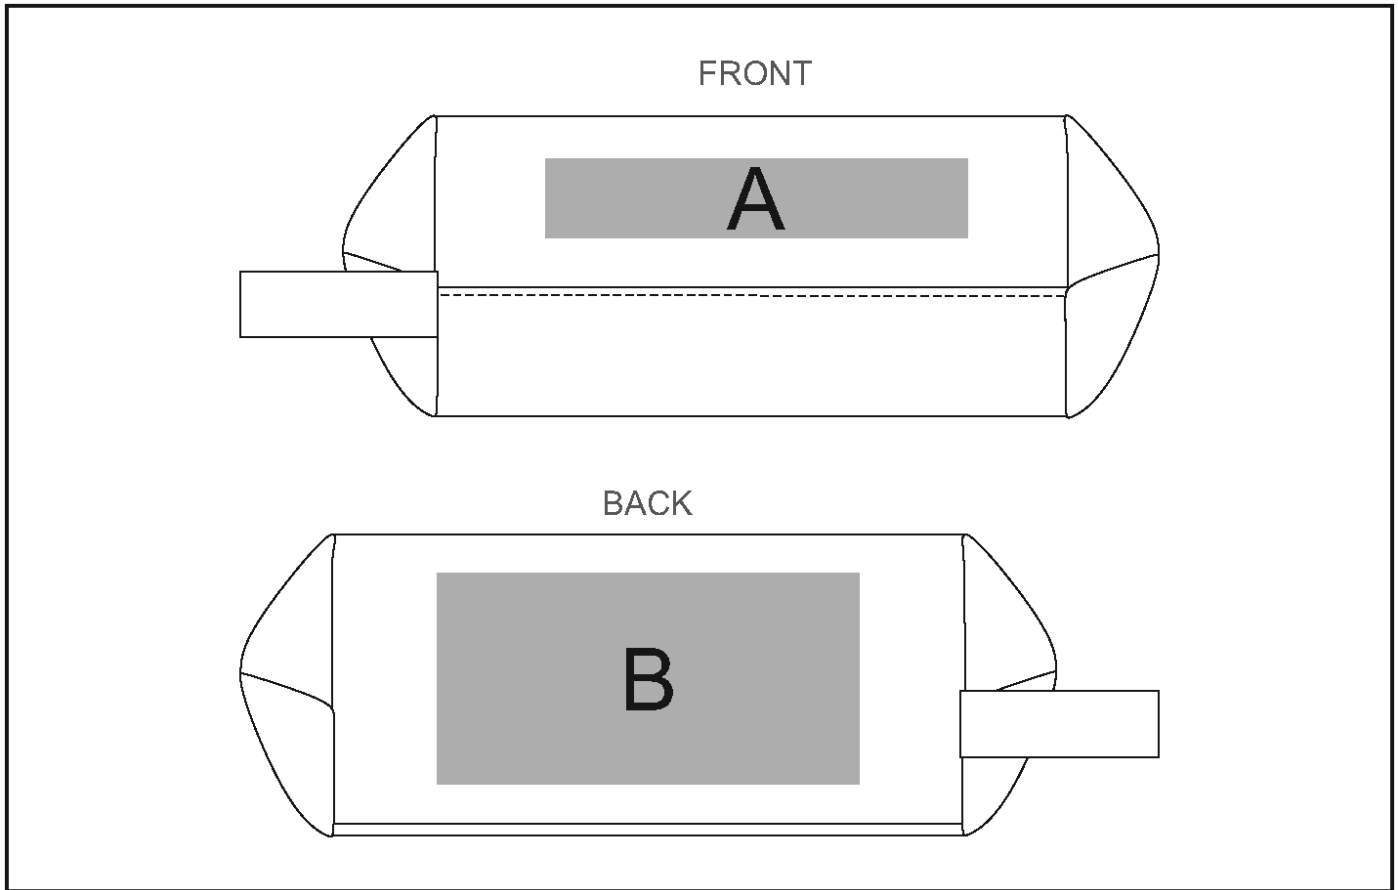

### Need to know:

- Includes 1 Colour, 1-Position Screen Print (setup fee applies)

### **Position A**

1. Screen Print (SA)  
1 Colour  
Size: 160mm wide x 30mm high
2. Digital Direct Transfer (DDT-A)  
Full Colour  
Size: 150mm wide x 30mm high

### **Position B**

1. Screen Print (SA)  
1 Colour  
Size: 160mm wide x 70mm high
2. Digital Direct Transfer (DDT-D)  
Full Colour  
Size: 105mm wide x 74mm high
3. Digital Direct Transfer (DDT-A)  
Full Colour  
Size: 148mm wide x 80mm high
4. Digital Direct Transfer (DDT-B)  
Full Colour  
Size: 160mm wide x 80mm high