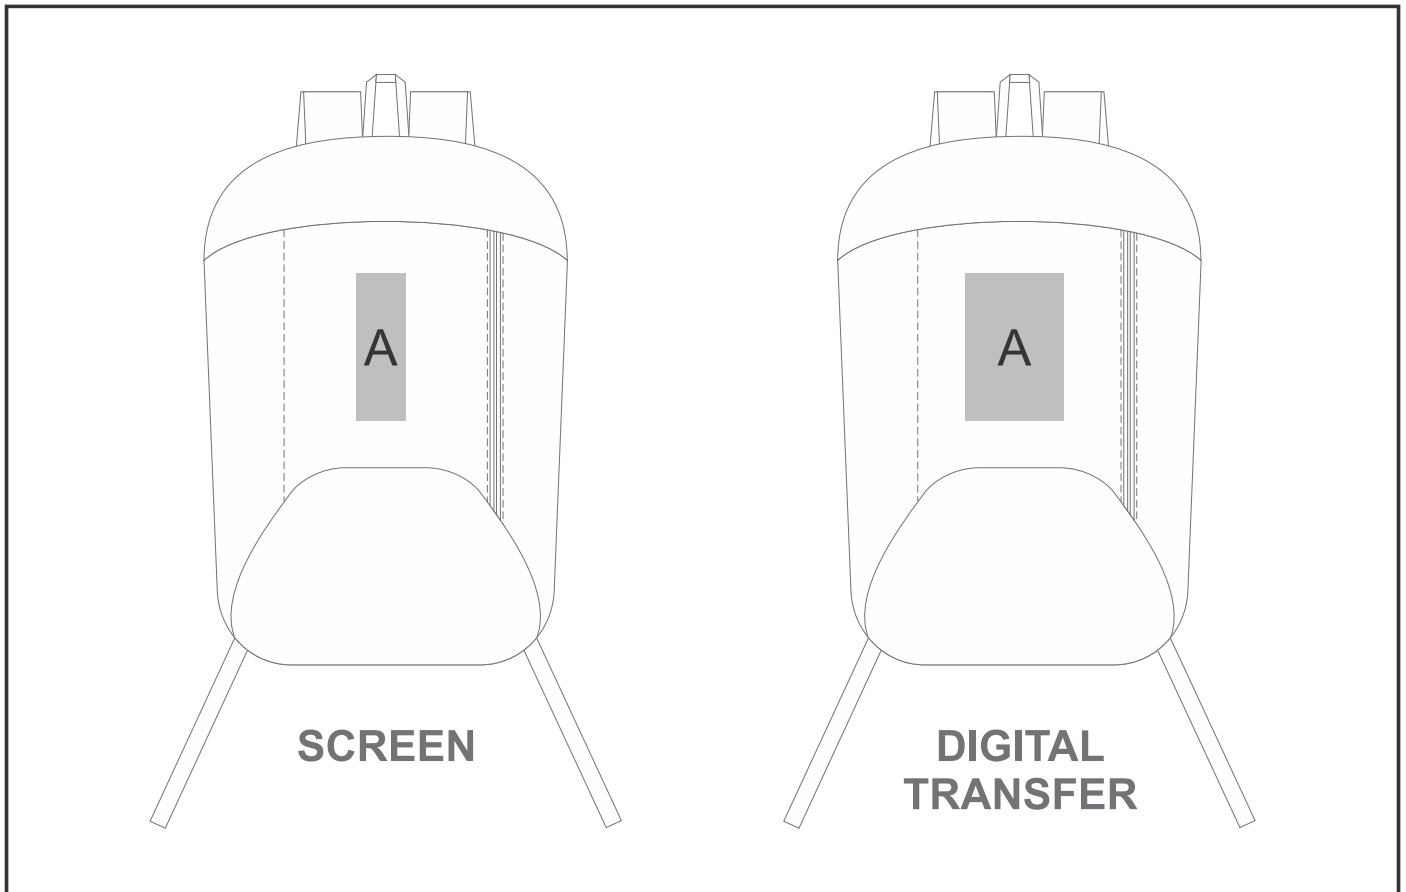

BG-SL-351-B

Slazenger Olympia Reflective Backpack

Need to know:

- Includes 1-Colour, 1-Position Screen Print (setup fees apply)

Branding Options:

Position A

1. Screen Print (SB)
1 Colour
Size: 40mm wide x 120mm high
2. Digital Direct Transfer (DDT-D)
Full Colour
Size: 74mm wide x 105mm high
3. Digital Direct Transfer (DDT-A)
Full Colour
Size: 80mm wide x 120mm high