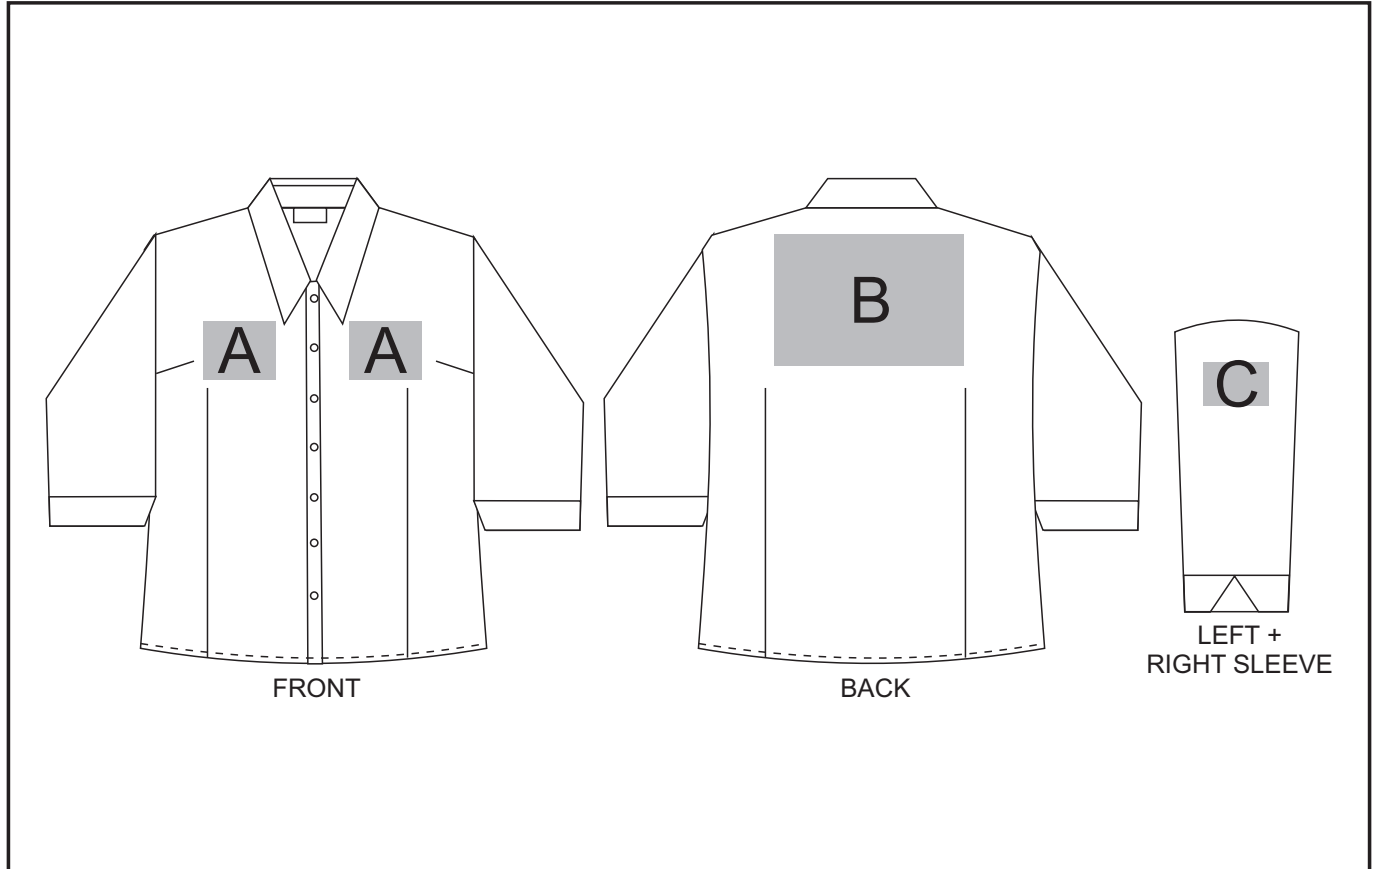

### Need to know:

- Includes 1-Position Embroidery OR 1 Position Digital Transfer (setup fee applies)
- Cannot guarantee a 100% straight branding on any clothing item with check or stripe detail
- EMB/DTC inclusive Parameters: Left/Right Chest=100mm x 100mm OR Back = 8000mm<sup>2</sup>

#### **Position A**

1. Embroidery (EMB) - 9 colours  
Size: 100mm diameter
2. Digital Transfer Clothing (DTC) - Full colour  
Size: 100mm wide x 100mm high

#### **Position B**

1. Embroidery (EMB) - 9 colours  
Size: 200mm wide x 180mm high
2. Digital Transfer Clothing (DTC) - Full colour  
Size: 210mm wide x 148mm high

#### **Position C**

1. Embroidery (EMB) - 9 colours  
Size: 50mm diameter
2. Digital Transfer Clothing (DTC) - Full colour  
Size: 50mm wide x 50mm high