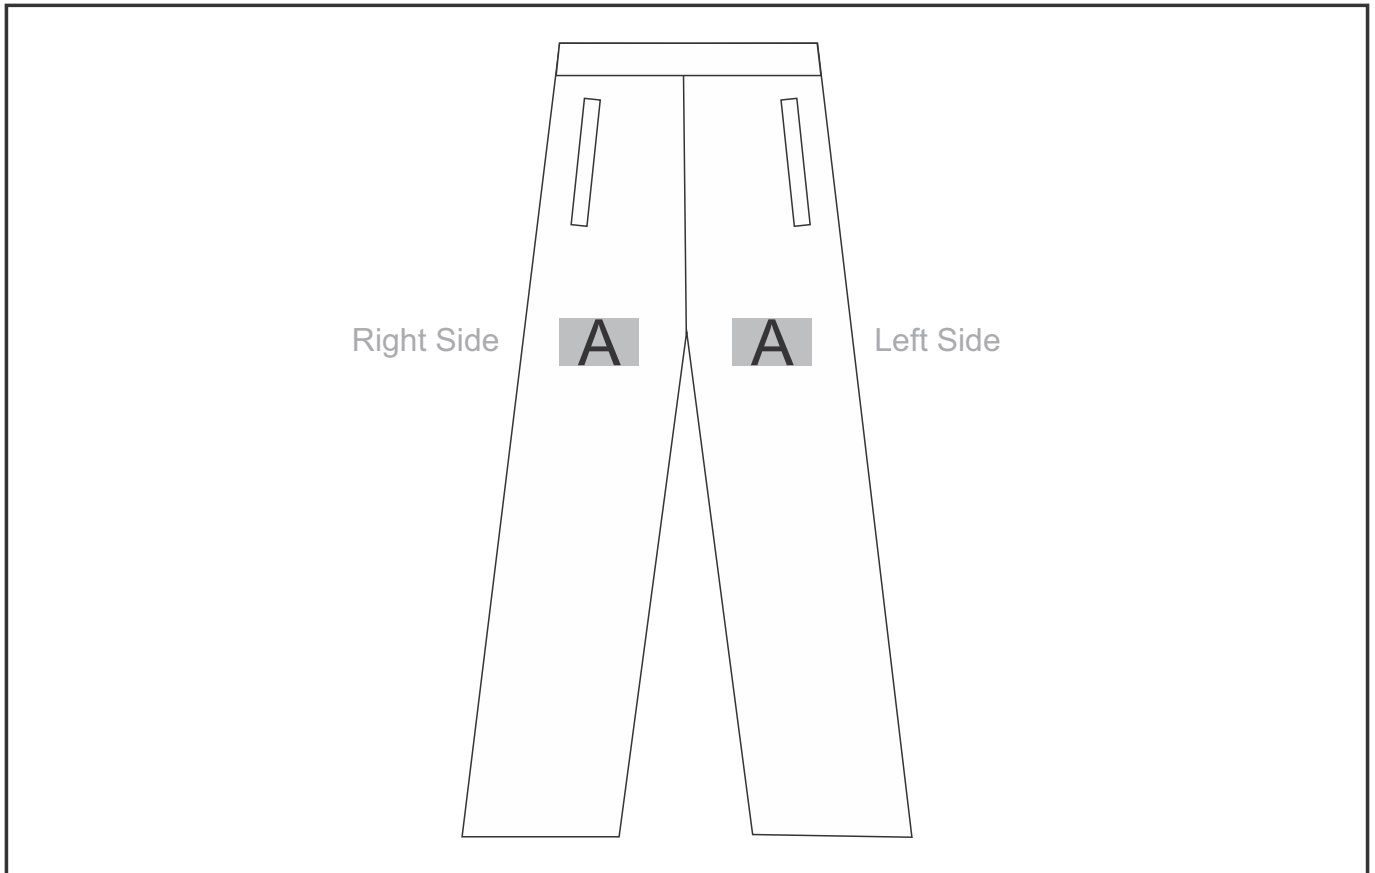

BIZ-3634

Adults Splice Track Bottoms

Branding Options:

Position A

1. Embroidery (EMB) - 9 colours
Size: 100mm diameter

Need to know:

Please note that the embroidery will go through the lining on the garment.