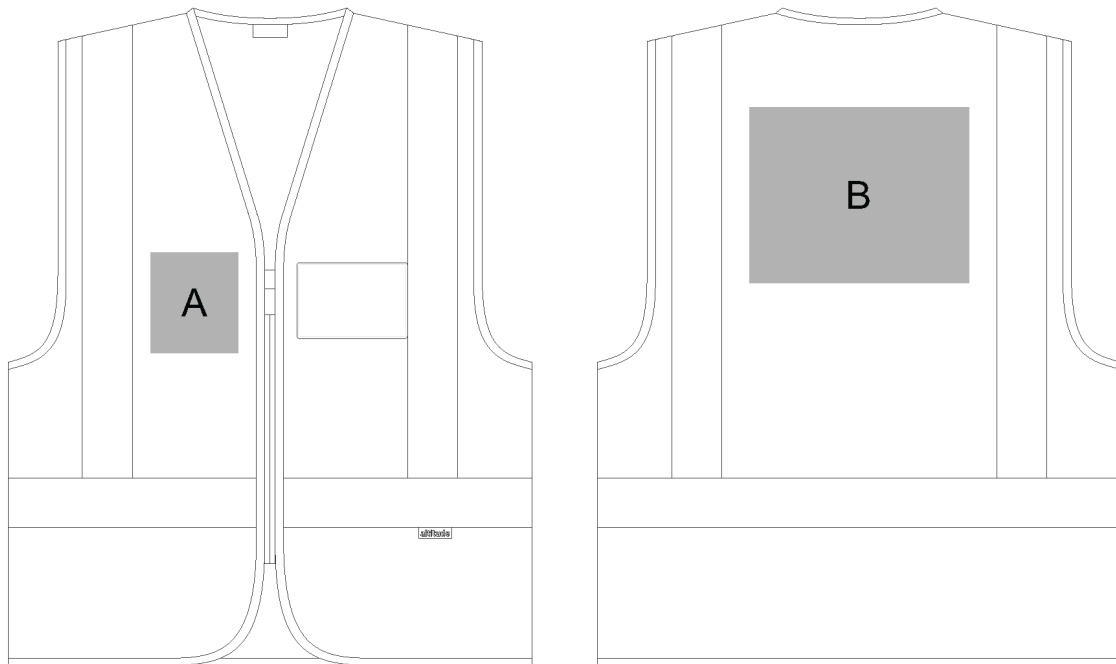

## Direction Hi-Viz Reflective Full Zip Vest

#### **Position A**

1. Screen Print (SC)  
1 Colour  
Size: 70mm wide x 100mm high
2. Embroidery (EMB-A)  
Size: 80mm wide x 60mm high

#### **Position B**

1. Screen Print (SC)  
1 Colour  
Size: 200mm wide x 160mm high
2. Embroidery (EMB-A)  
Size: 100mm wide x 100mm high