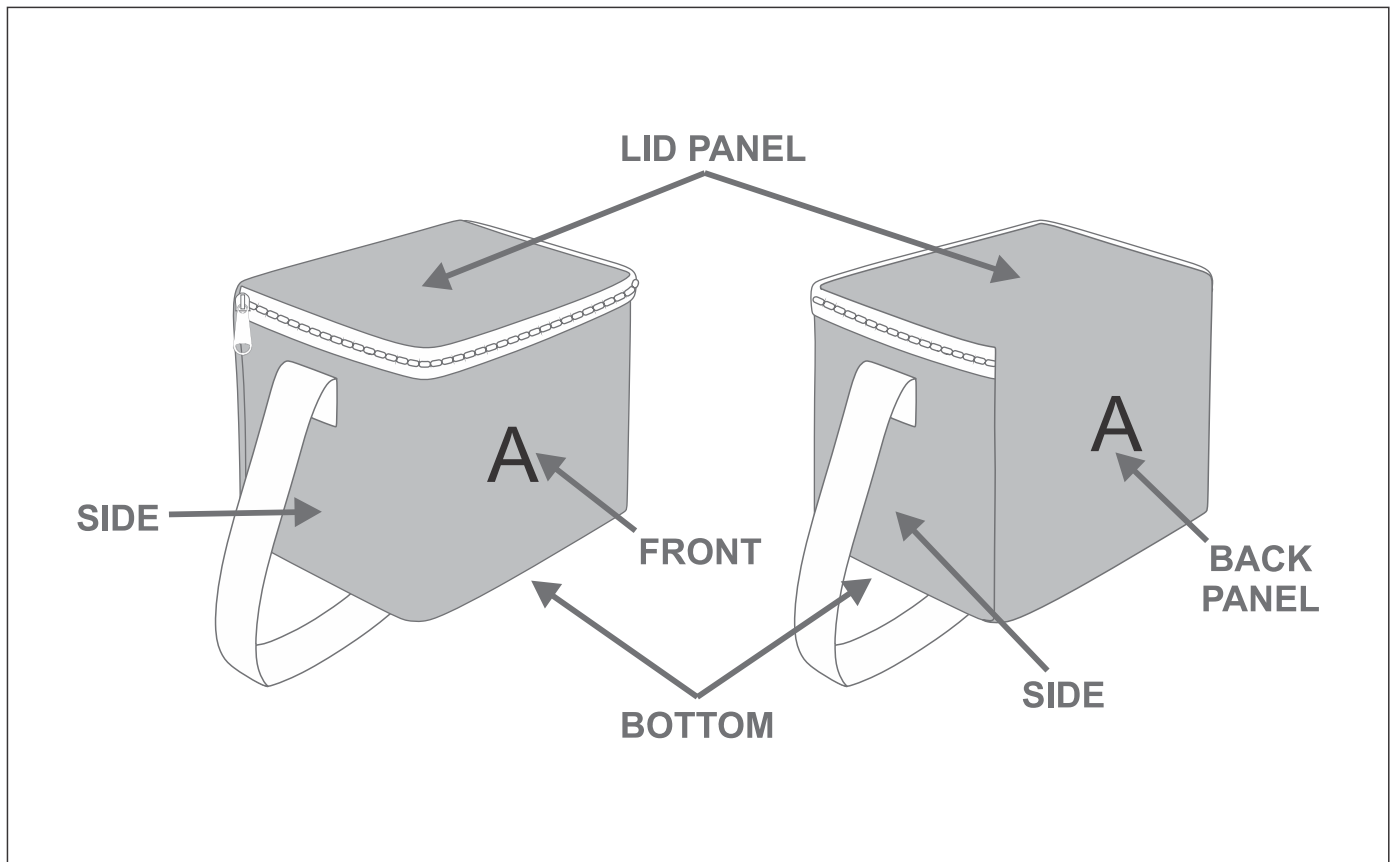

### Need to know:

- Includes 1-Position Sublimation (setup fees apply)
- **Please Note: We cannot guarantee 100% logo Alignment on all Brandable Panels.**

#### **Position A**

1. Custom Sublimation A (CPSUB-A)  
Full Colour  
Size: 490mm wide x 661mm high