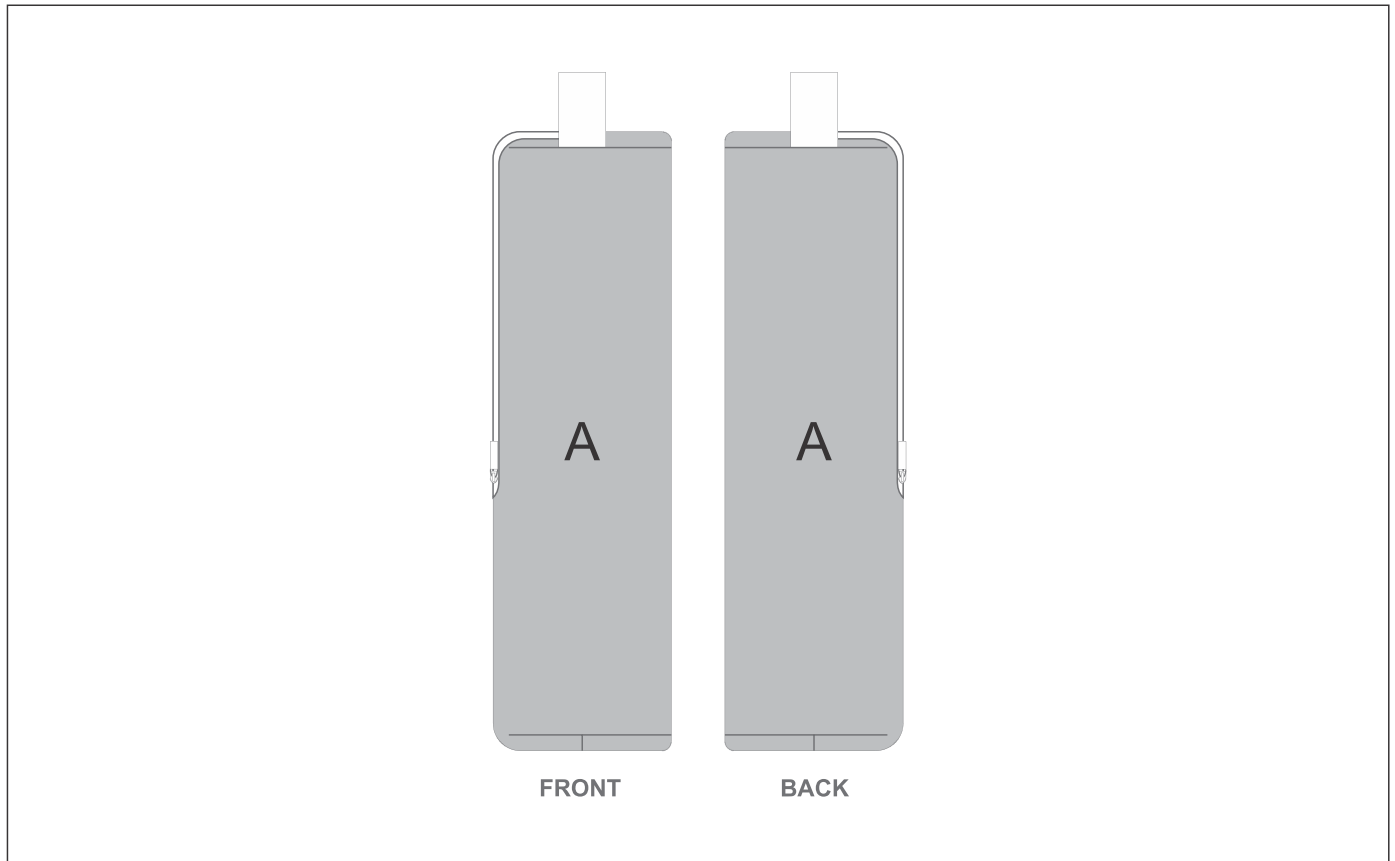

CC-HP-17-G

Hoppla Robertson Neoprene Wine Cooler

Need to know:

- Includes 1-Position Sublimation (setup fees apply)
- Please Note: We cannot guarantee 100% logo Alignment on all Brandable Panels.
- NB: Please note that Neoprene material is not conducive to having predominantly white back grounds due to the print transferring nature of the fabric and process used to complete the print. We always advise to have a background colour within the design as this mitigates the chances of material blemishes and ghosting of print.

Branding Options:

Position A

1. Custom Sublimation A (CPSUB-A)
Full Colour
Size: 387mm wide x 425mm high