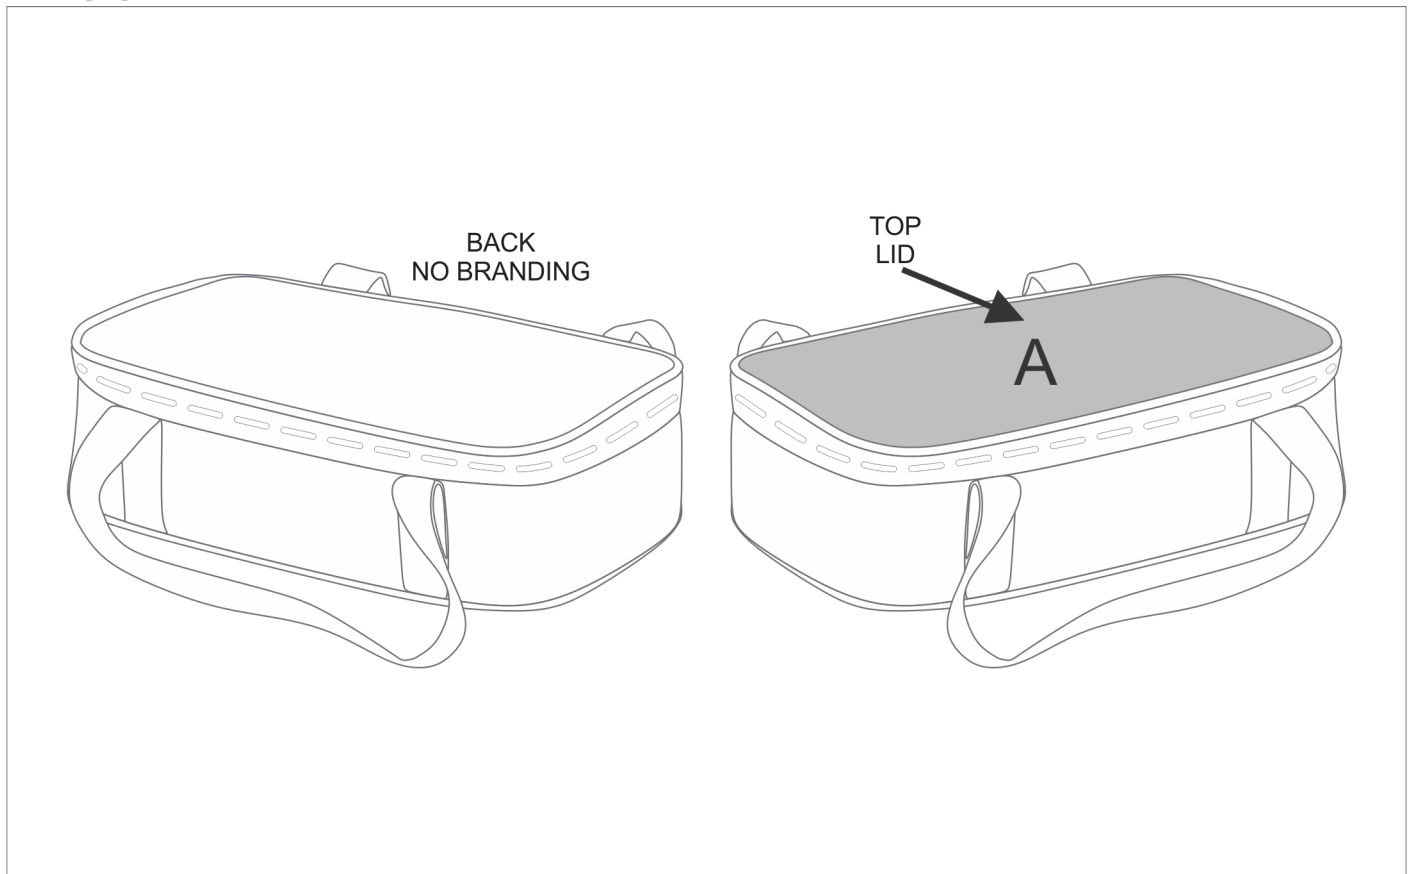

CC-HP-7-G

Hoppla Chillout Lunch Cooler

Need to know:

- Includes 1-Position Sublimation (setup fees apply)
- **Please Note: We cannot guarantee 100% logo Alignment on all Brandable Panels.**

Branding Options:

Position A

1. Custom Sublimation A (CPSUB-A)
Full Colour
Size: 305mm wide x 170mm high