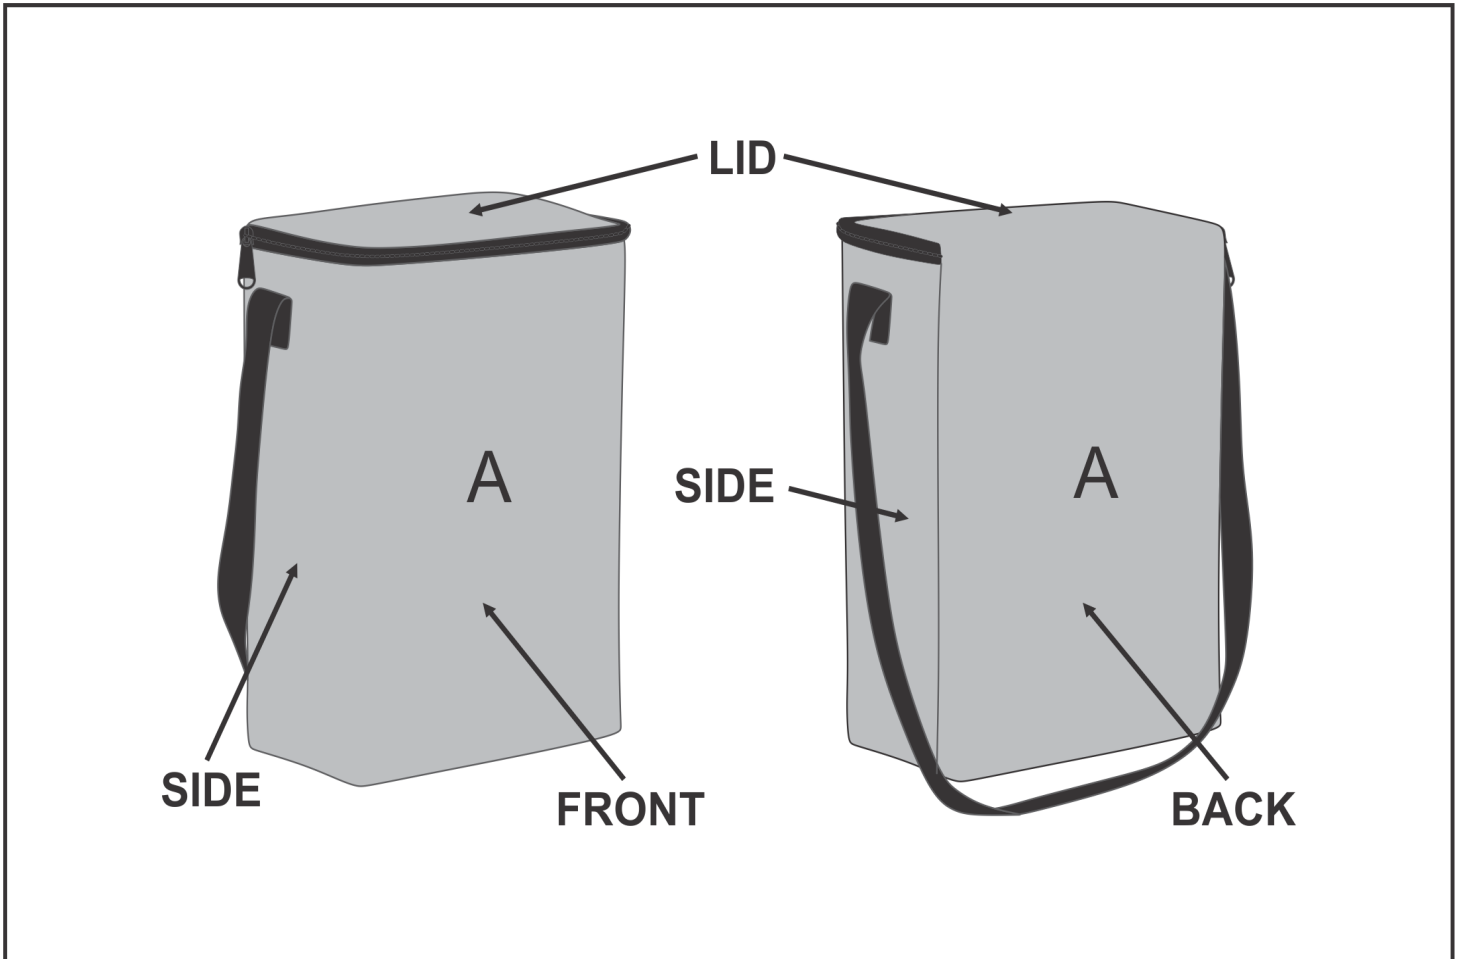

CC-HP-9-G

Hoppla Chiller 16 Cooler Bag

Need to know:

Includes 1-Position Sublimation (setup fees apply)

- Please Note: We cannot guarantee 100% logo Alignment on all Brandable Panels.

Branding Options:

| Position | Branding Method (Branding Code) | No. of Colours | Dimension |
|----------|---------------------------------|----------------|-------------------------|
| A | Custom Sublimation A (CPSUB-A) | Full Colour | 740mm wide x 580mm high |