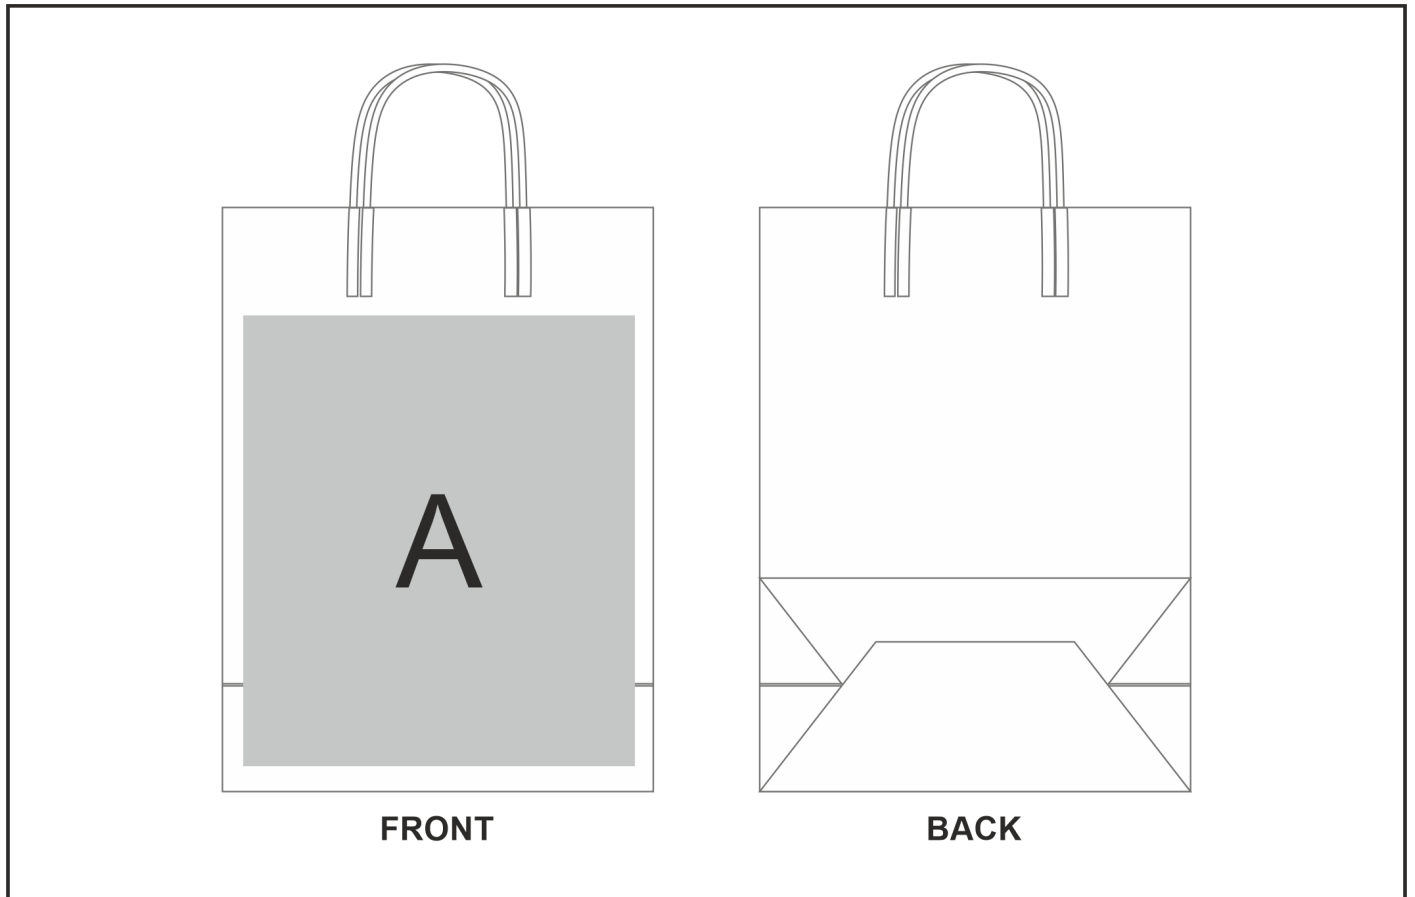

CP-AL-1002-B

Animated 200gsm Maxi Gift Bag

Need to know:

- Includes 1-Position Direct Print (setup fees apply)
 - Please note: All white from any image or artwork will not be printed, Colour displayed on screen is a representation of item when branded and is used for visual reference only.
 - We cannot guarantee a colour match due to nature of the printing process and Matt Paper finish.
 - Due to the limited technology of one-pass printing with water base-inks onto Matt Paper, some imperfection can be found within the print.
 - All artwork must be designed/converted to CMYK. All JPEG artwork must be 300Dpi.
- Note: the branding position to be 80mm below where the handle joins the bag.**

Branding Options:

Position A

1. Digital Custom Gift Bag (DCB-CHG-3)
Full Colour
Size: 240mm wide x 280mm high