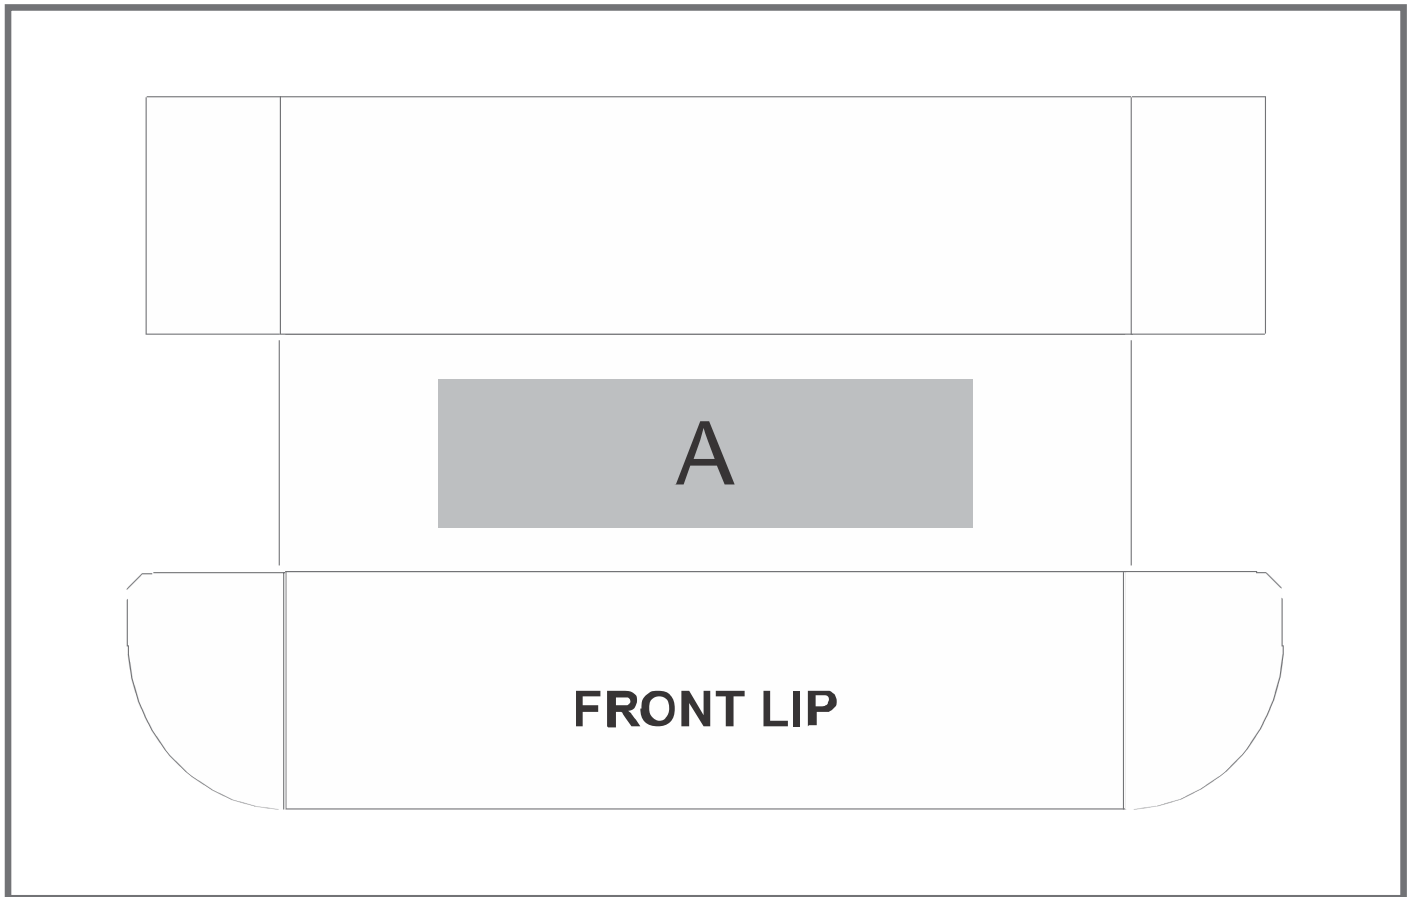

CP-AM-1019-B

Bosley Bottle Gift Box

Need to know:

- Includes 1-Colour, 1-Position Screen Print (setup fees apply)

Branding Options:

Position A

1. Screen Print (SA)

1 Colour

Size: 180mm wide x 50mm high