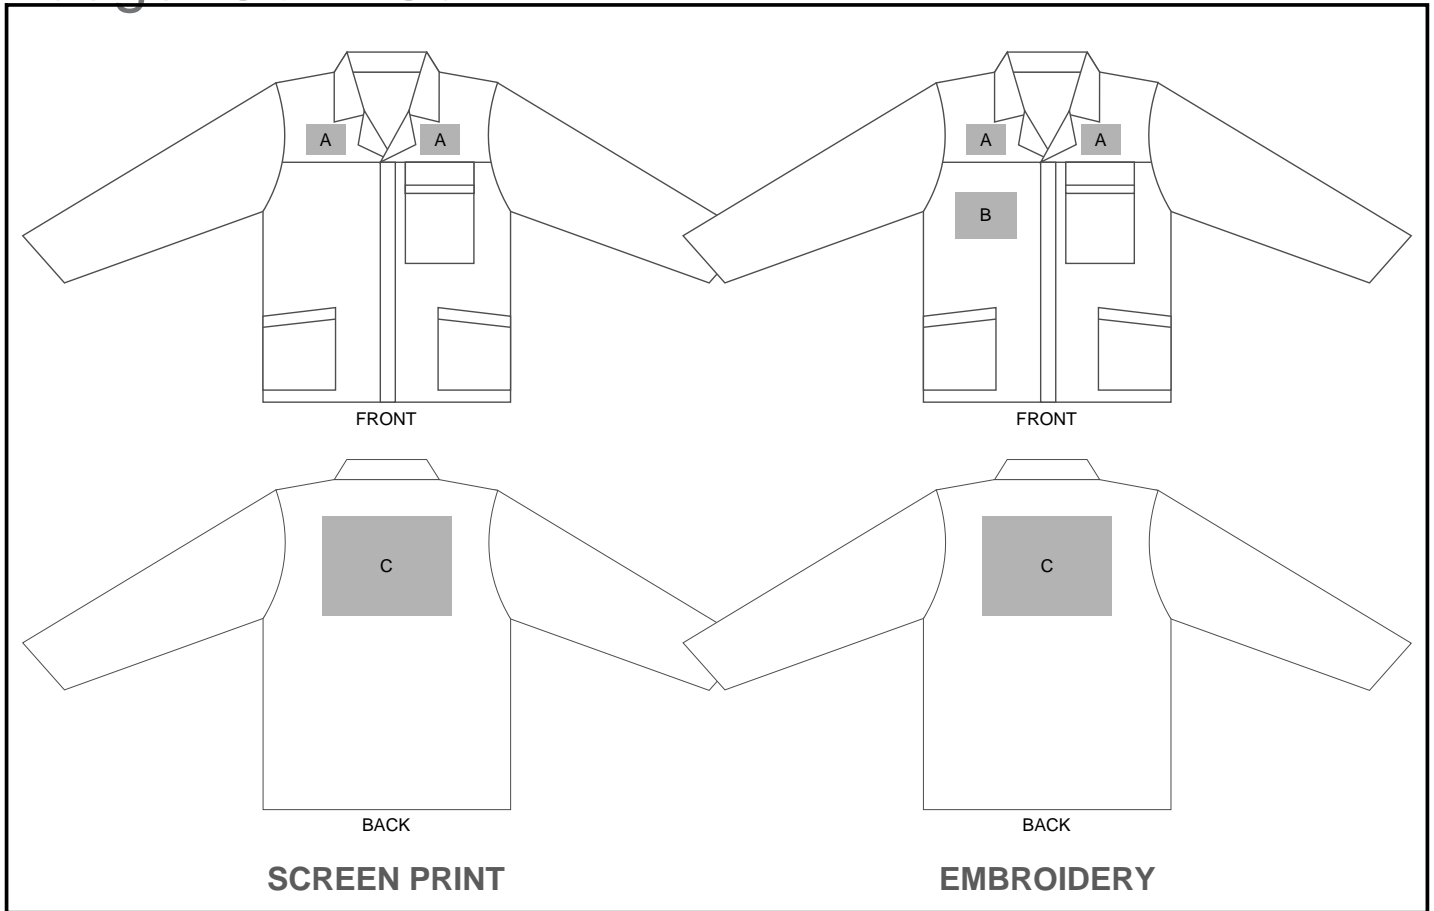

CT-AL-23-F

Budget Conti Suit

Need to know:

- N/A
- Screen: Texture of item will affect quality of Print.

Branding Options:

Position A

1. Screen Print (SA)
3 Colours
Size: 70mm wide x 70mm high
2. Embroidery (EMB-A)
Size: 100mm wide x 80mm high

Position B

1. Embroidery (EMB-A)
Size: 100mm wide x 100mm high

Position C

1. Screen Print (SA)
3 Colours
Size: 220mm wide x 200mm high
2. Embroidery (EMB-A)
Size: 100mm wide x 100mm high