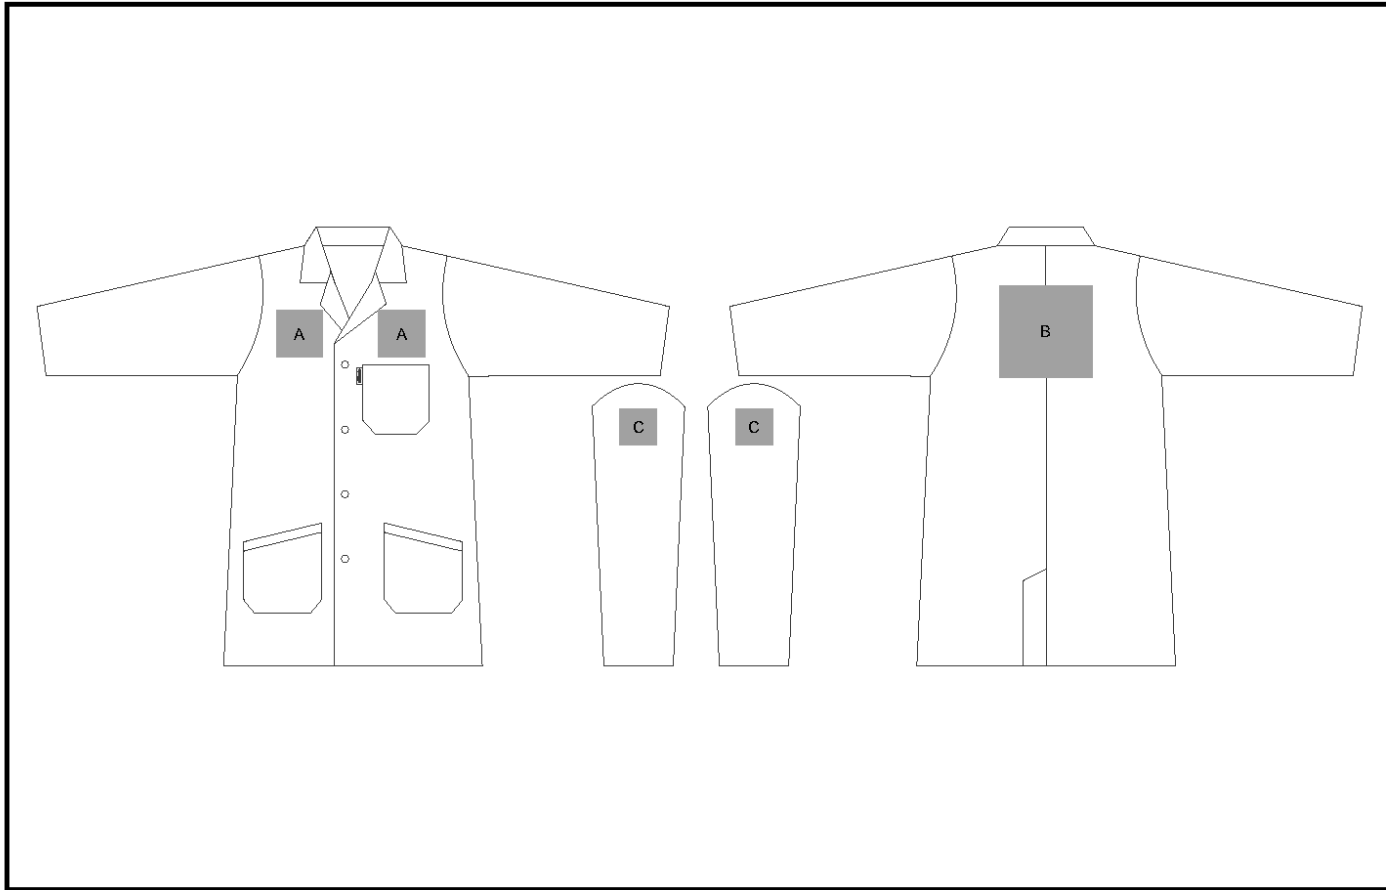

ALT-1107

Prime Polycotton Dust Coat

Need to know:

Branding Options:

Position A

1. Screen Print (SA)
1 Colour
Size: 100mm wide x 60mm high
2. Embroidery (EMB-A)
Size: 100mm wide x 100mm high

Position B

1. Embroidery (EMB-A)
Size: 100mm wide x 100mm high

Position C

1. Screen Print (SA)
2 Colours
Size: 80mm wide x 80mm high
2. Embroidery (EMB-A)
Size: 80mm wide x 60mm high