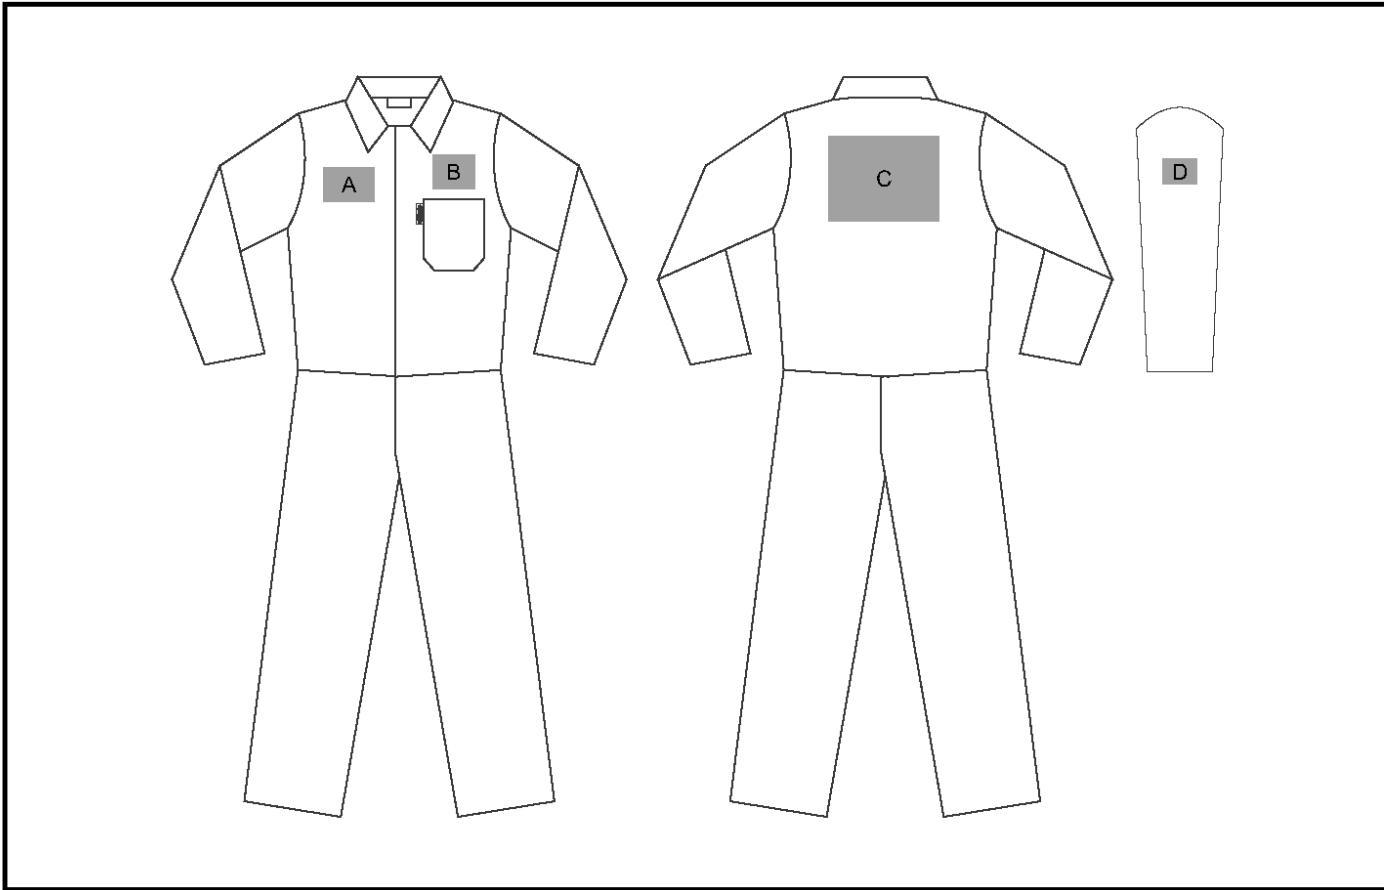

ALT-1108

Safety Polycotton Boiler Suit

Need to know:

Branding Options:

Position A

1. Screen Print (SA)
1 Colour
Size: 120mm wide x 30mm high
2. Embroidery (EMB-A)
Size: 100mm wide x 80mm high

Position C

1. Screen Print (SA)
6 Colours
Size: 260mm wide x 200mm high
2. Embroidery (EMB-A)
Size: 100mm wide x 100mm high

Position B

1. Screen Print (SA)
1 Colour
Size: 100mm wide x 30mm high
2. Embroidery (EMB-A)
Size: 100mm wide x 80mm high

Position D

1. Screen Print (SA)
2 Colours
Size: 60mm wide x 60mm high
2. Embroidery (EMB-A)
Size: 80mm wide x 60mm high