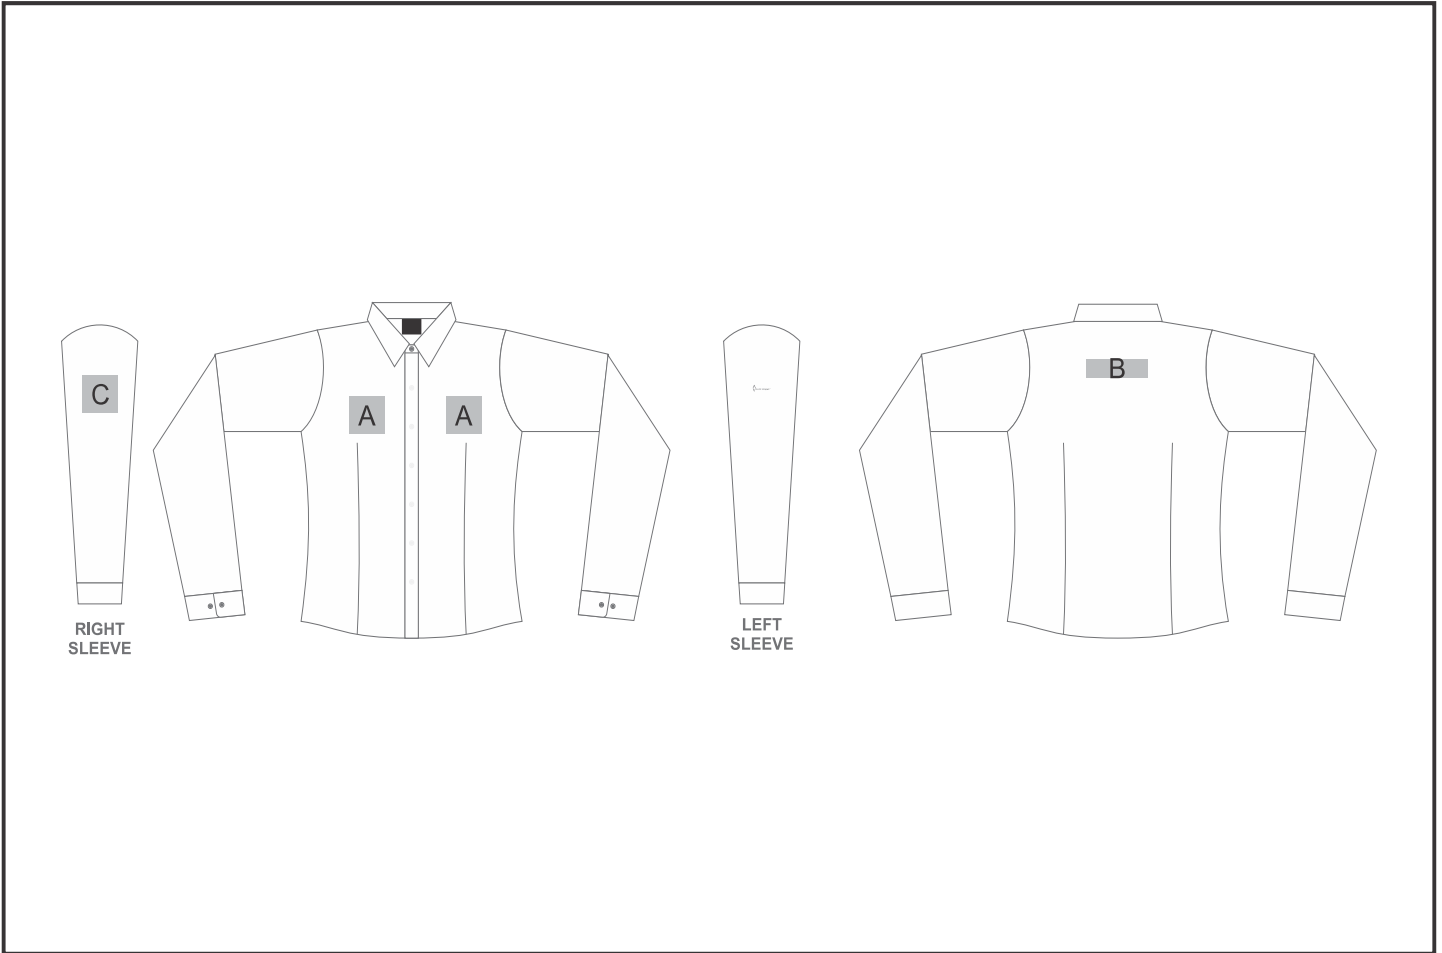

CW-AV-187-A

Ladies Long Sleeve Alex Varga Sorrento Shirt

Need to know:

Includes 1-Position Digital Transfer (setup fees apply)

- DTC Inclusive Parameters: Left/Right Chest or Back = 100mm x 100mm.
- No branding on Left Sleeve.

Branding Options:

Position	Branding Method (Branding Code)	No. of Colours	Dimension
A	Screen Print (SA)	1 Colour	80mm wide x 80mm high
A	Digital Transfer Clothing A6 (DTC-A6)	Full Colour	80mm wide x 80mm high
A	Silicone (STP-A)	N/A	30mm wide x 30mm high
A	Silicone (STP-B)	N/A	50mm wide x 50mm high
A	Silicone (STP-C)	N/A	80mm wide x 80mm high

B	Screen Print (SA)	1 Colour	100mm wide x 35mm high
B	Digital Transfer Clothing A6 (DTC-A6)	Full Colour	100mm wide x 100mm high

B	Silicone (STP-A)	N/A	30mm wide x 30mm high
B	Silicone (STP-B)	N/A	50mm wide x 50mm high
B	Silicone (STP-C)	N/A	80mm wide x 80mm high
B	Silicone (STP-D)	N/A	120mm wide x 40mm high

C	Digital Transfer Clothing A6 (DTC-A6)	Full Colour	50mm wide x 50mm high
C	Silicone (STP-A)	N/A	30mm wide x 30mm high
C	Silicone (STP-B)	N/A	50mm wide x 50mm high
C	Silicone (STP-C)	N/A	80mm wide x 80mm high