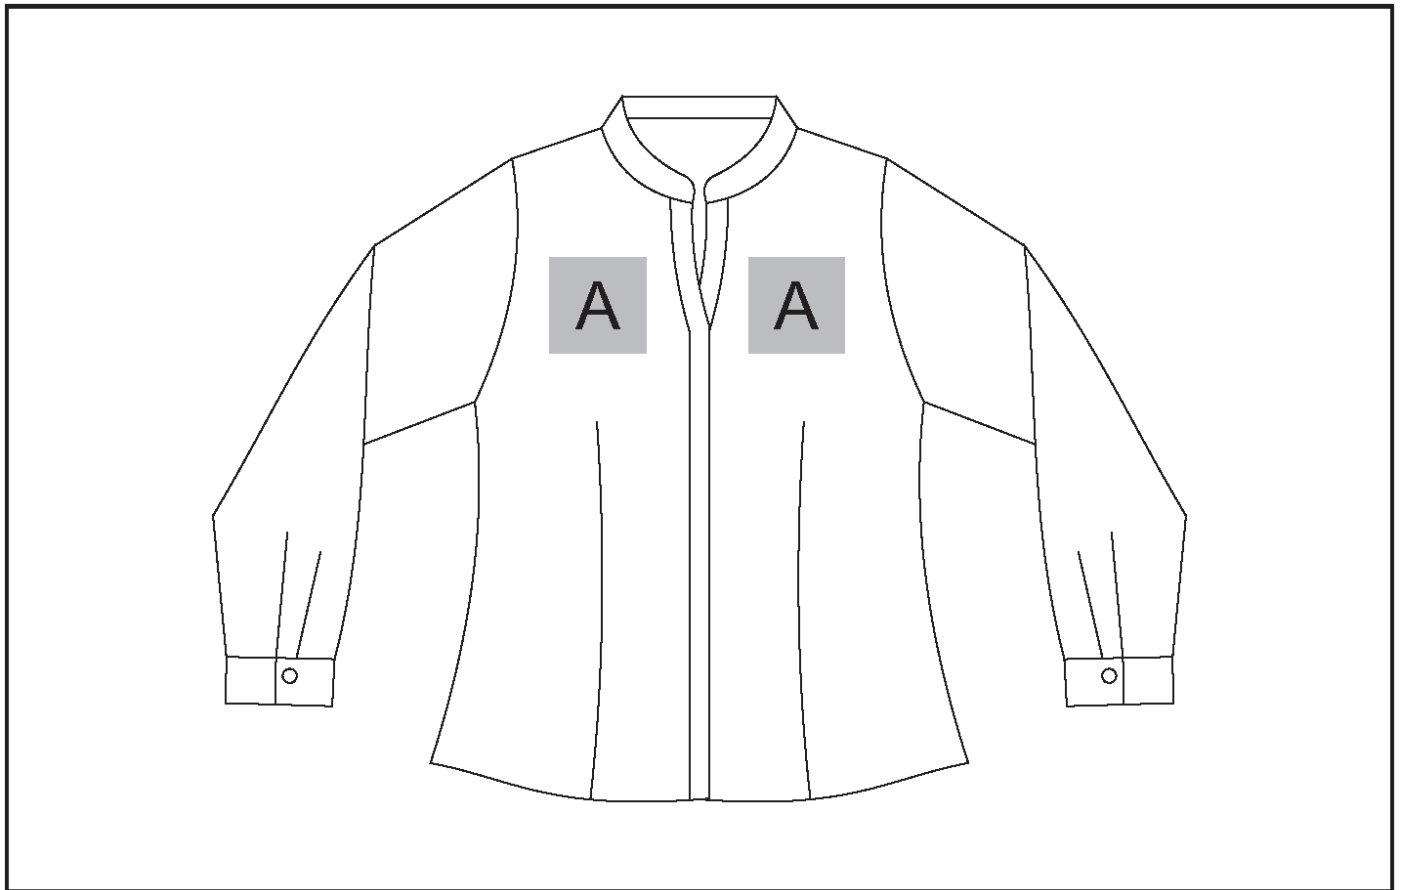

BAS-11210

Ladies Long Sleeve Ava Blouse

Need to know:

- Includes 1-Position Digital Transfer (setup fees apply).
- Cannot guarantee a 100% straight branding on any clothing item with check or stripe detail.
- DTC/EMB inclusive Parameters: Left/Right Chest or Back = 100mm x 100mm.

Branding Options:

Position A

1. Digital Transfer Clothing A6 (DTC-A6)
Full Colour
Size: 100mm wide x 100mm high

2. Silicone (STP-A)
N/A
Size: 30mm wide x 30mm high

3. Silicone (STP-B)
N/A
Size: 50mm wide x 50mm high

4. Silicone (STP-C)
N/A
Size: 80mm wide x 80mm high

5. Silicone (STP-D)
N/A
Size: 100mm wide x 40mm high