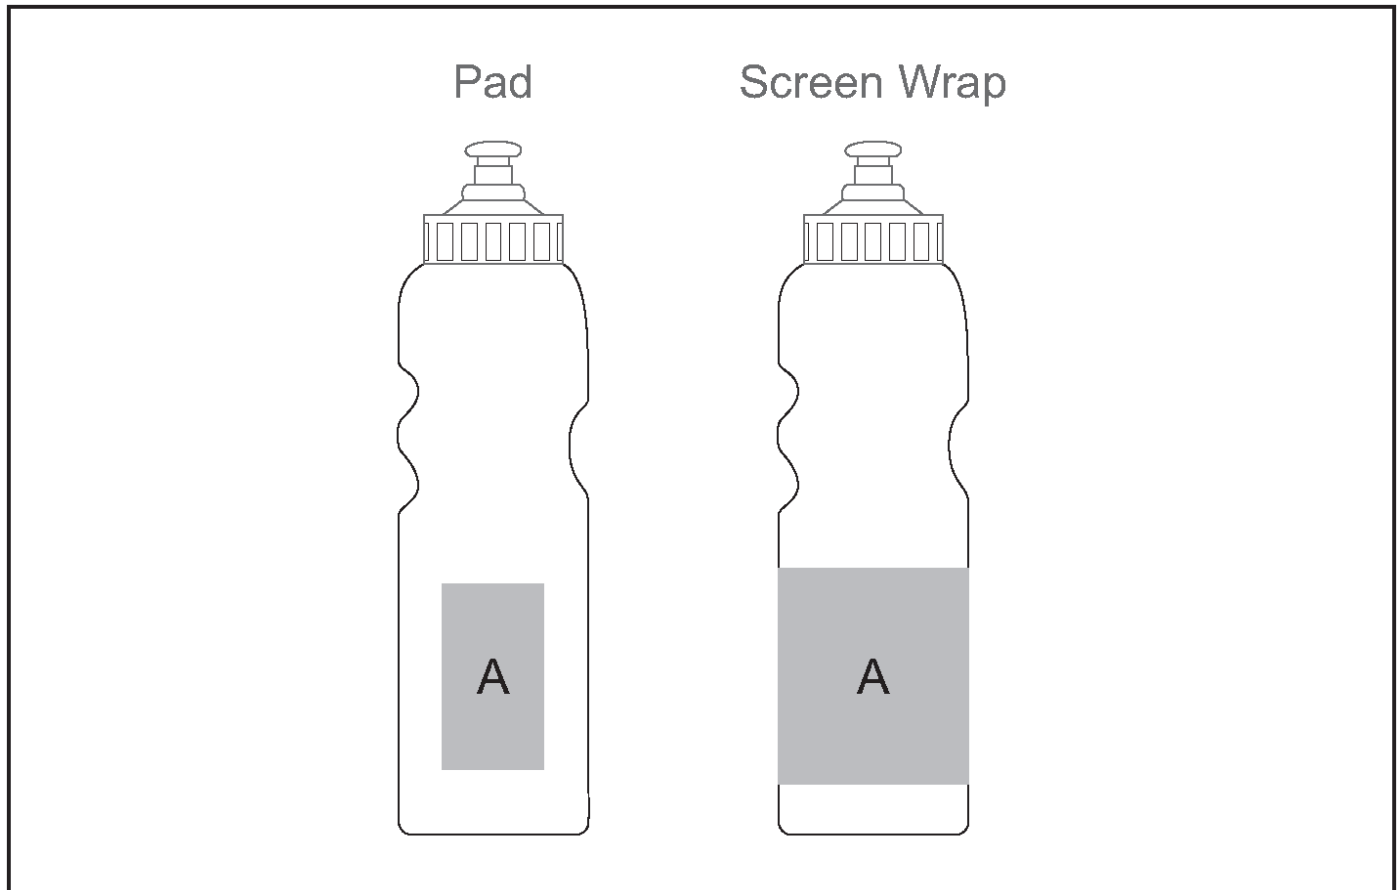

### Need to know:

- - Includes 1-Colour, 1-Position Screen Wrap (setup fee applies)

- **NB: Inclusive Branding is NOT applicable to Items marked as Reduced to Clear.**

##### 1. Pad Printing (PB)

4 Colours

Size: 33mm wide x 60mm high