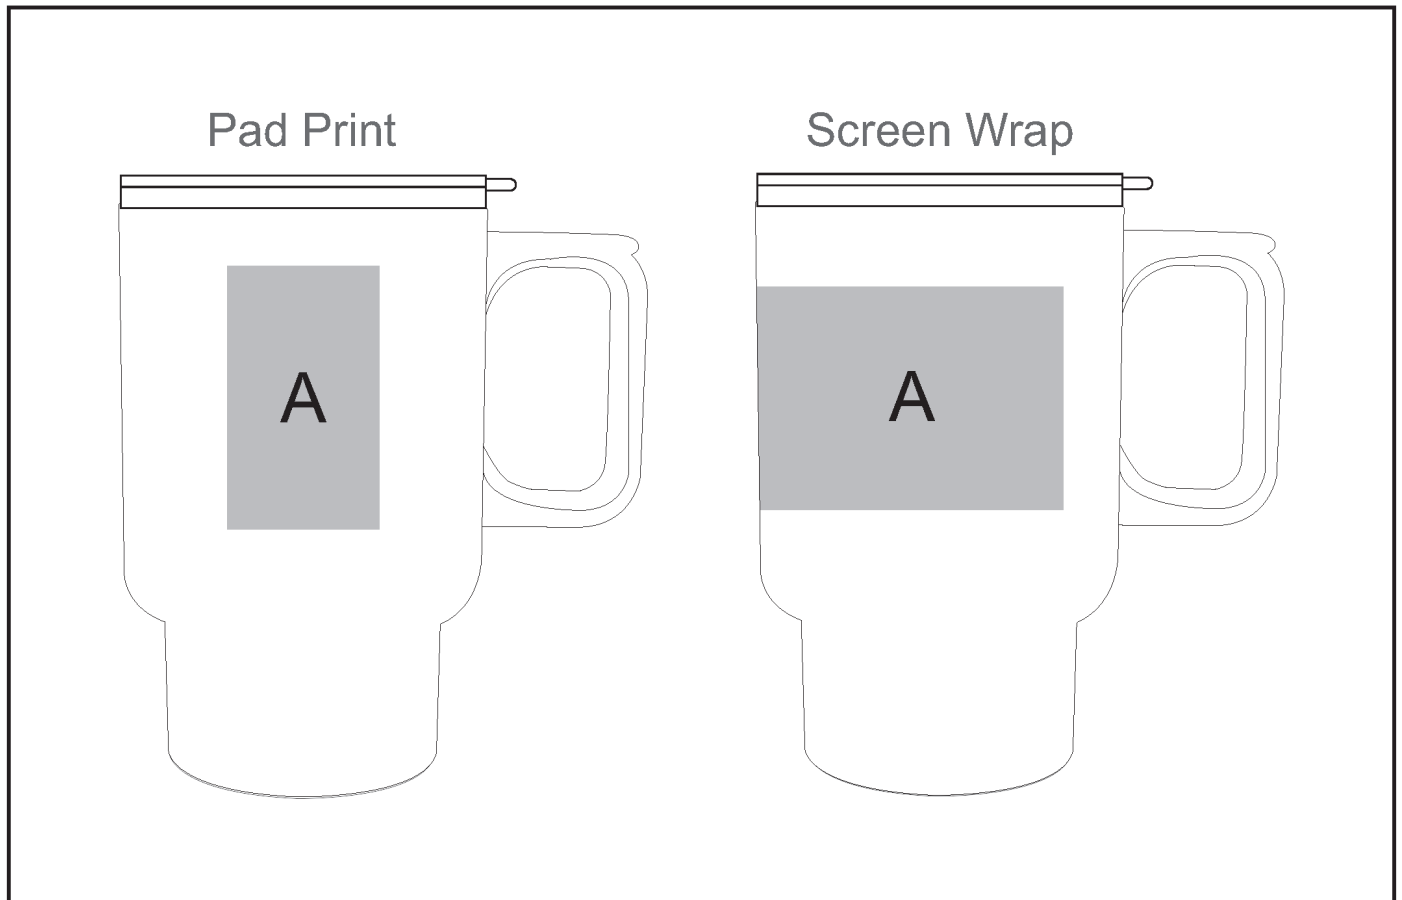

IDEA-6360

Whimsy Double-Wall Mug - 430ml

Need to know:

-- Includes 1 Colour, 1-Position Screen Wrap (setup fee applies)

Branding Options:

Position A

1. Pad Printing (PB)

4 Colours

Size: 35mm wide x 60mm high

2. Screen Wrap (SW)

1 Colour

Size: 175mm wide x 50mm high