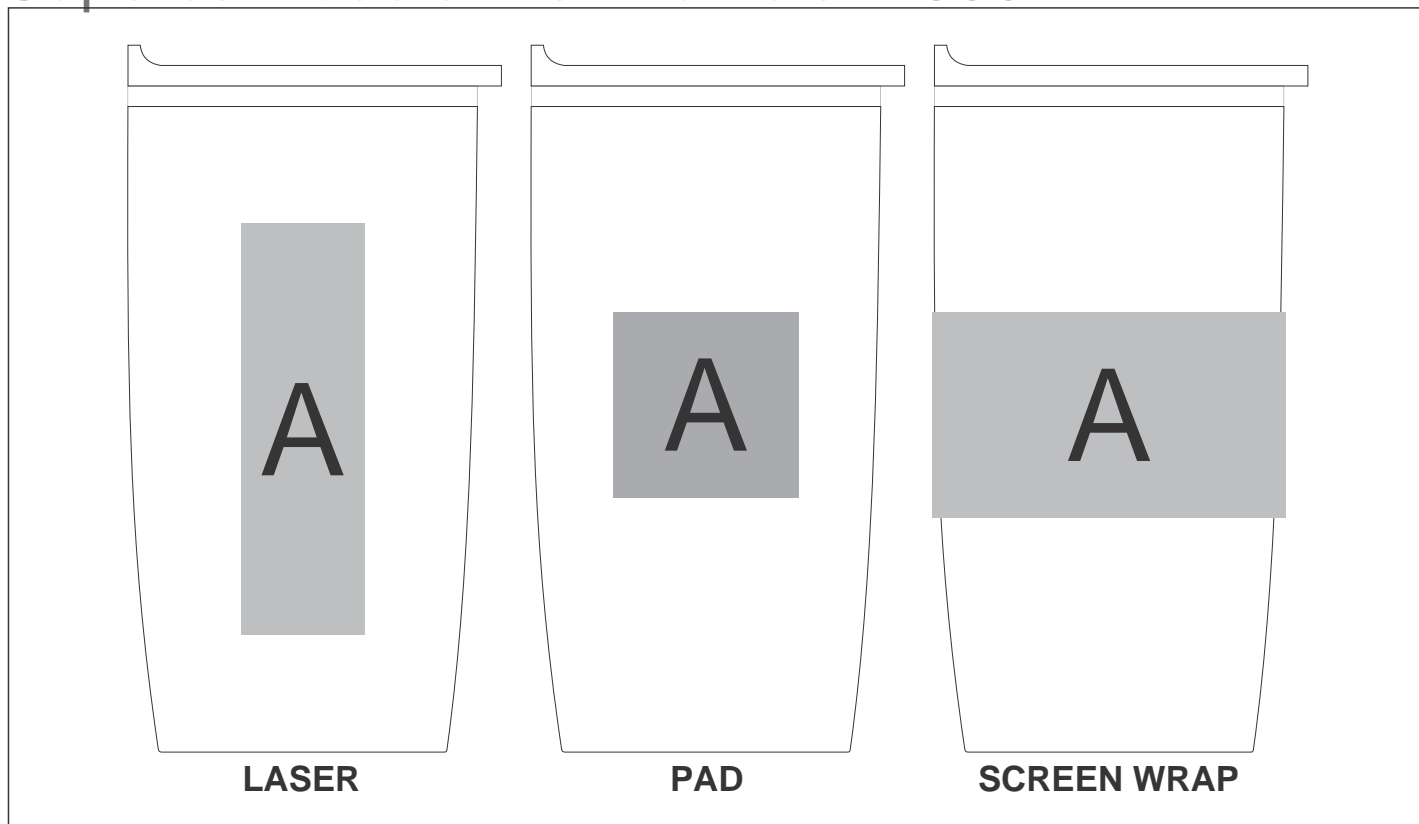

DR-AL-240-B

Superba Double-Wall Tumbler - 550ml

Need to know:

- Includes 1-Colour, 1-Position Screen Wrap (setup fees apply)
- Laser Colour: Brown

Branding Options:

Position A

1. Screen Wrap (SW)
 - 1 Colour
 - Size: 180mm wide x 50mm high
2. Laser Engraving (LB)
 - N/A
 - Size: 30mm wide x 100mm high
3. Pad Printing (PB)
 - 4 Colours
 - Size: 45mm wide x 45mm high