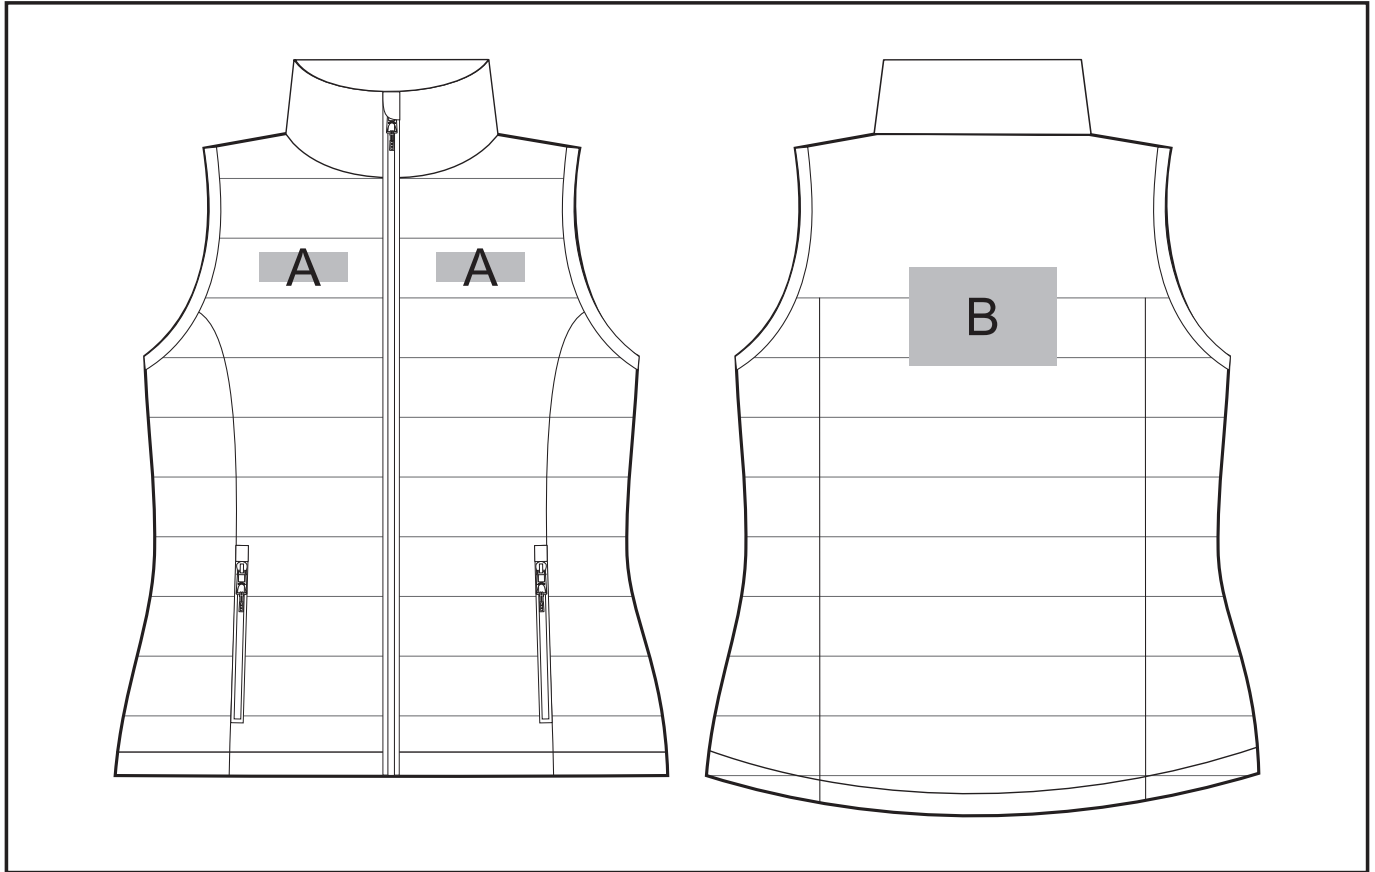

ELE-9601

Ladies Norquay Insulated Bodywarmer

Need to know:

- Includes 1-Position Embroidery (setup fee applies)
- Cannot guarantee a 100% straight branding on any clothing item with check or stripe detail.
- The panels on the garment are inconsistent from Small to XL.
- The logo will be branded in the closest left / right chest and back panel, to the standard left / right chest and back position.

Branding Options:

Position A

1. Embroidery (EMB) - 9 colours
Size: 90mm wide x 30mm high

Position B

1. Embroidery (EMB) - 9 colours
Size: 150mm wide x 100mm high