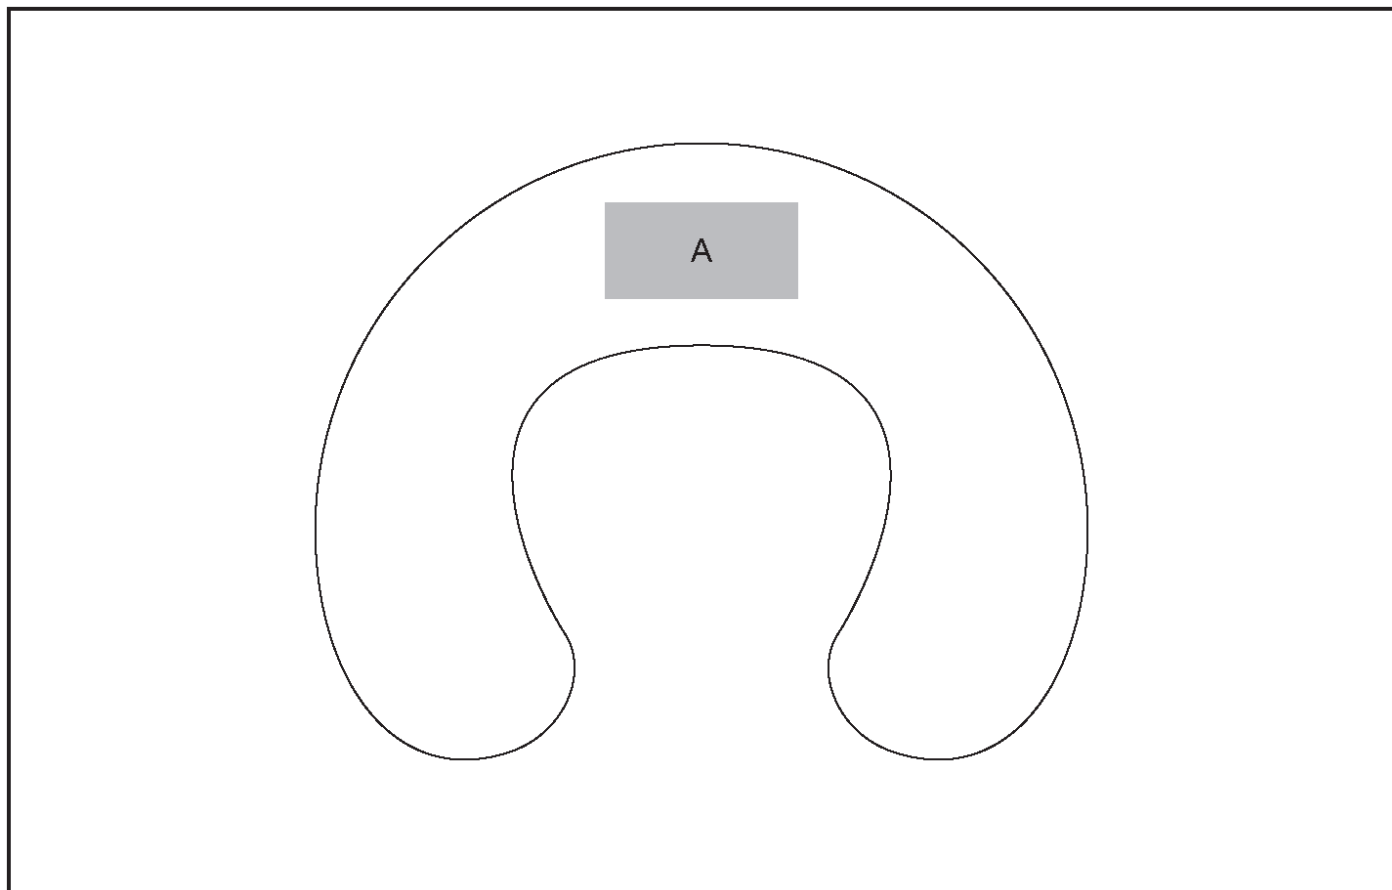

### Need to know:

- - Includes 1-Position Laser Engraving (setup fee applies)

- Laser colour: Tonal

#### **Position A**

1. Laser Engraving (LC)  
Size: 125mm wide x 40mm high
2. Embroidery (EM-OTHER)  
Size: 100mm wide x 40mm high