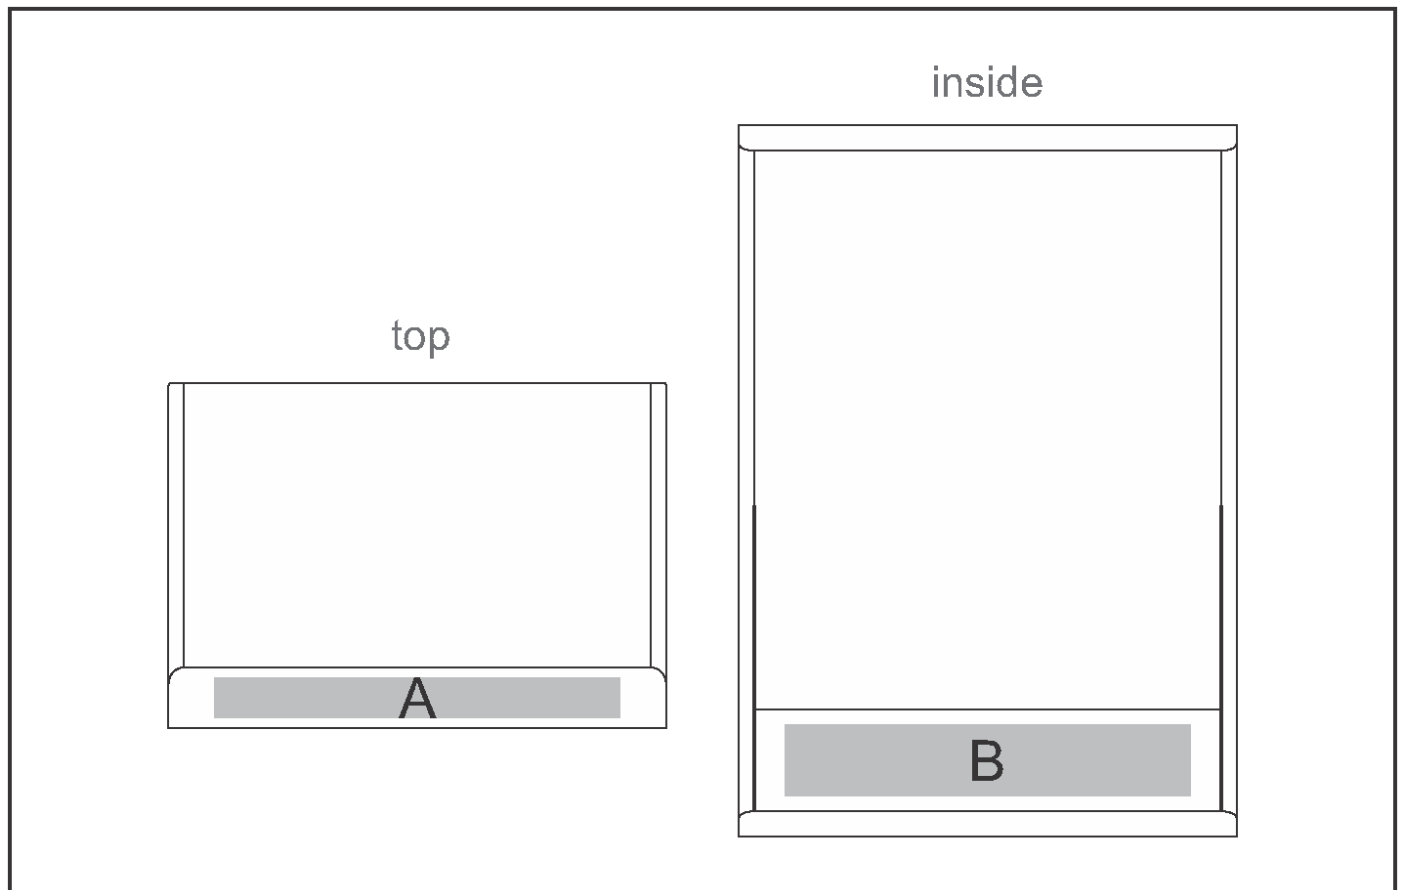

GIFT-9451

Buffet Business Card Holder

Need to know:

- Includes 1-Position Laser Engrave (setup fee applies)

Laser colour: **Brown**

Branding Options:

Position A

1. Laser Engraving (LB)
Size: 85mm wide x 8mm high

Position B

1. Laser Engraving (LB)
Size: 85mm wide x 14mm high