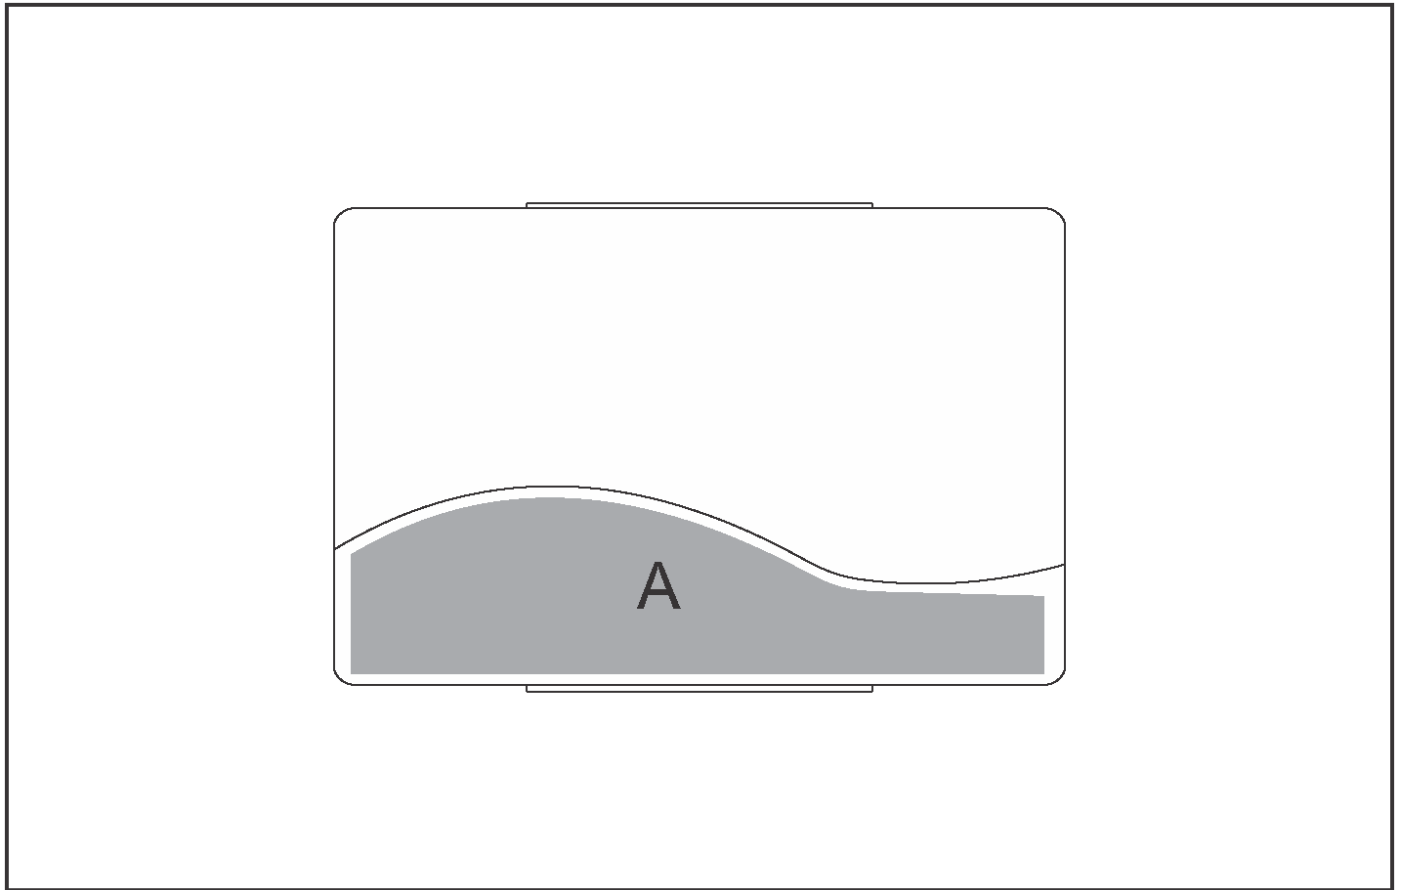

GIFT-9452

Rockerfeller Business Card Holder

Need to know:

- Includes 1-Position Laser Engrave (setup fee applies)
- Laser Colour: **Brown**

Branding Options:

Position A

1. Laser Engraving (LB)
Size: 90mm wide x 22mm high
2. Pad Printing (PC)
4 Colours
Size: 60mm wide x 22mm high