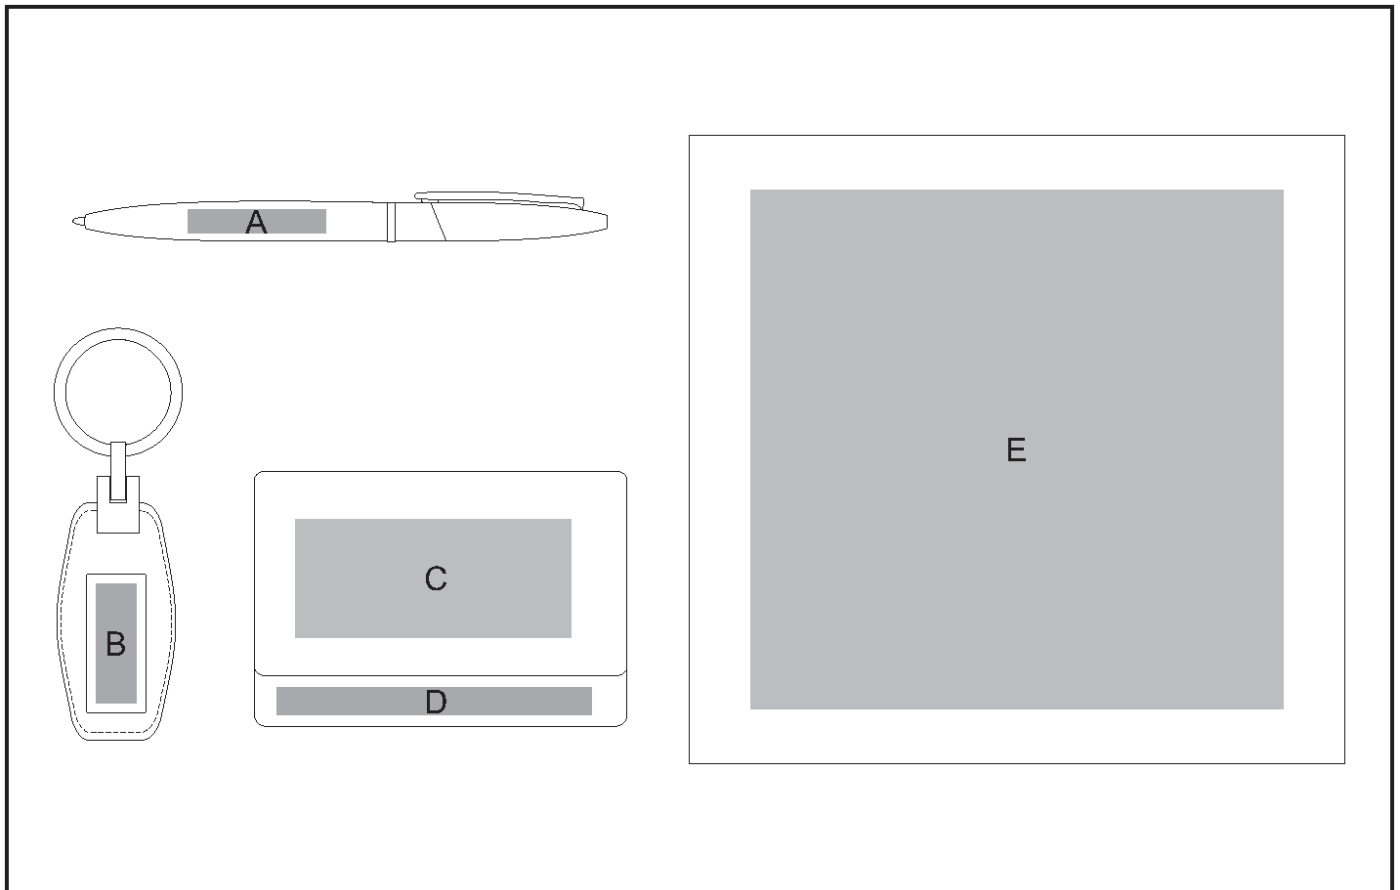

### Need to know:

- Includes 1-Position Laser Engrave on Card Holder, Pen and Keyholder (setup fee applies)
- Laser Colour(POS A):WHITE ,(POS B&D):Brown
- Laser Colour on Pen may be inconsistent due to manufacturing process.
- Texture of the box will affect the print.

### **Position A**

1. Pad Printing (PC)  
4 Colours  
Size: 35mm wide x 6mm high
2. Laser Engraving (LB)  
Size: 35mm wide x 6mm high

### **Position B**

1. Pad Printing (PC)  
4 Colours  
Size: 30mm wide x 10mm high
2. Laser Engraving (LB)  
Size: 30mm wide x 10mm high

### **Position C**

1. Screen Print (SC)  
1 Colour  
Size: 70mm wide x 30mm high