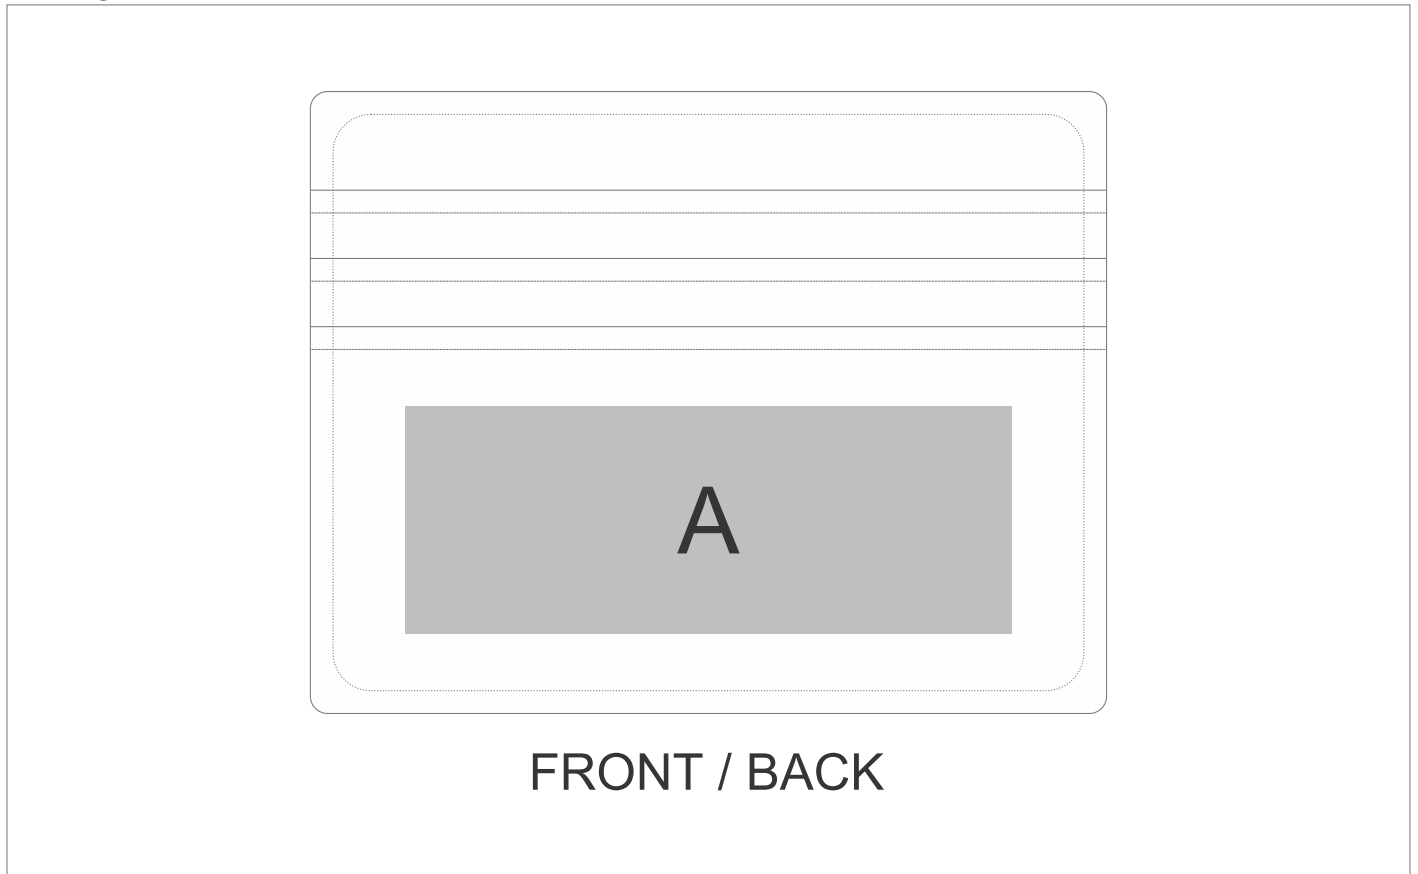

ET-OK-44-B

Okiyo Mamoru Cork Card Wallet

Need to know:

- Includes 1-Position Laser Engraving (setup fees apply)
- Laser colour: Black

Branding Options:

Position A

1. Laser Engraving (LB)

N/A

Size: 80mm wide x 30mm high