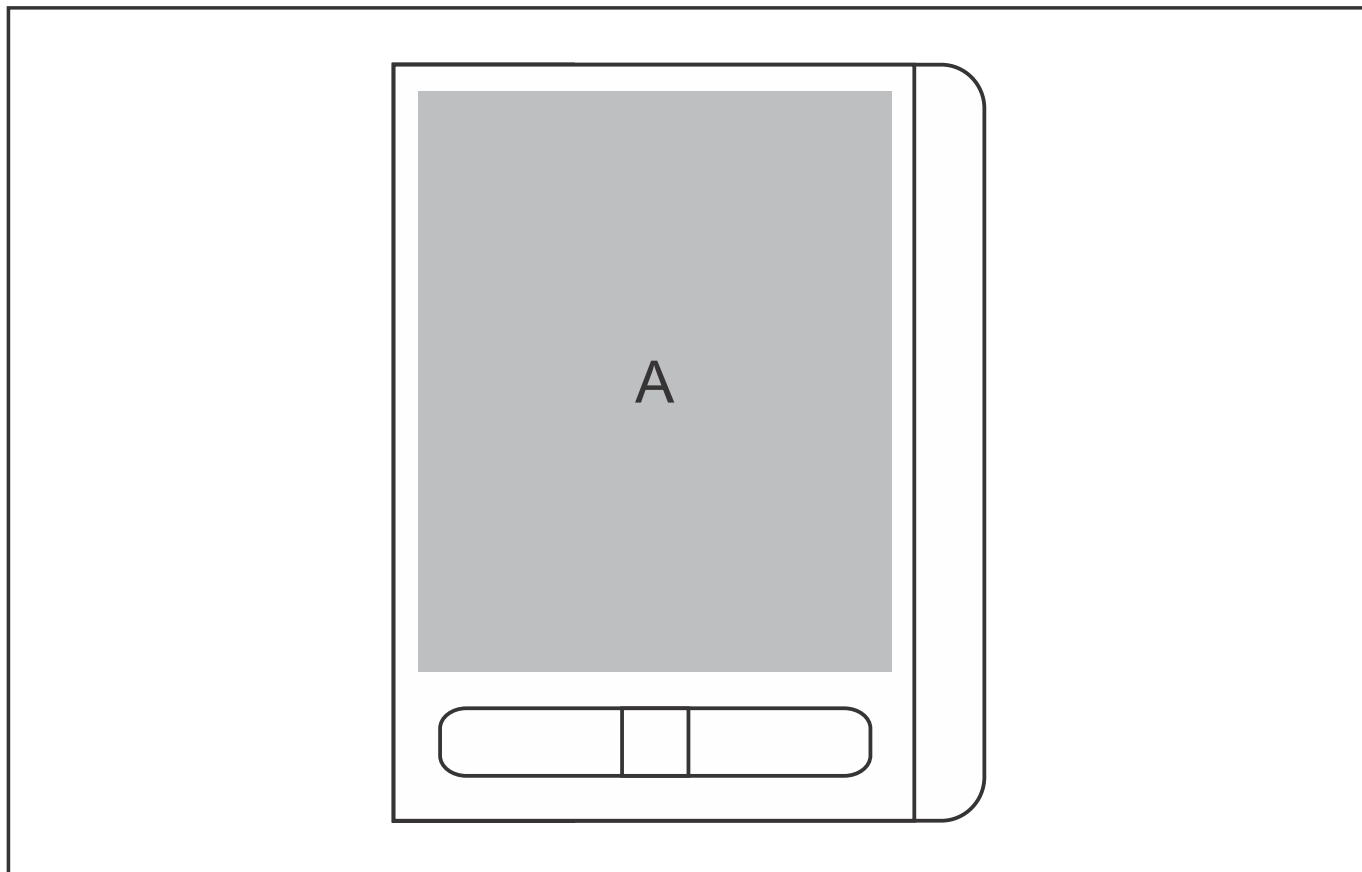

FOLD-2012

Yale A4 Zip-Around Folder

Need to know:

- Includes 1-Colour, 1-Position Screen Print (setup fee applies)
- **Debossing is not recommended**

Branding Options:

Position A

1. Screen Print (SC) - 2 colours
Size: 150mm wide x 230mm high
2. Dome Sticker (DB) - Full colour
Size: Up to 1600mm²