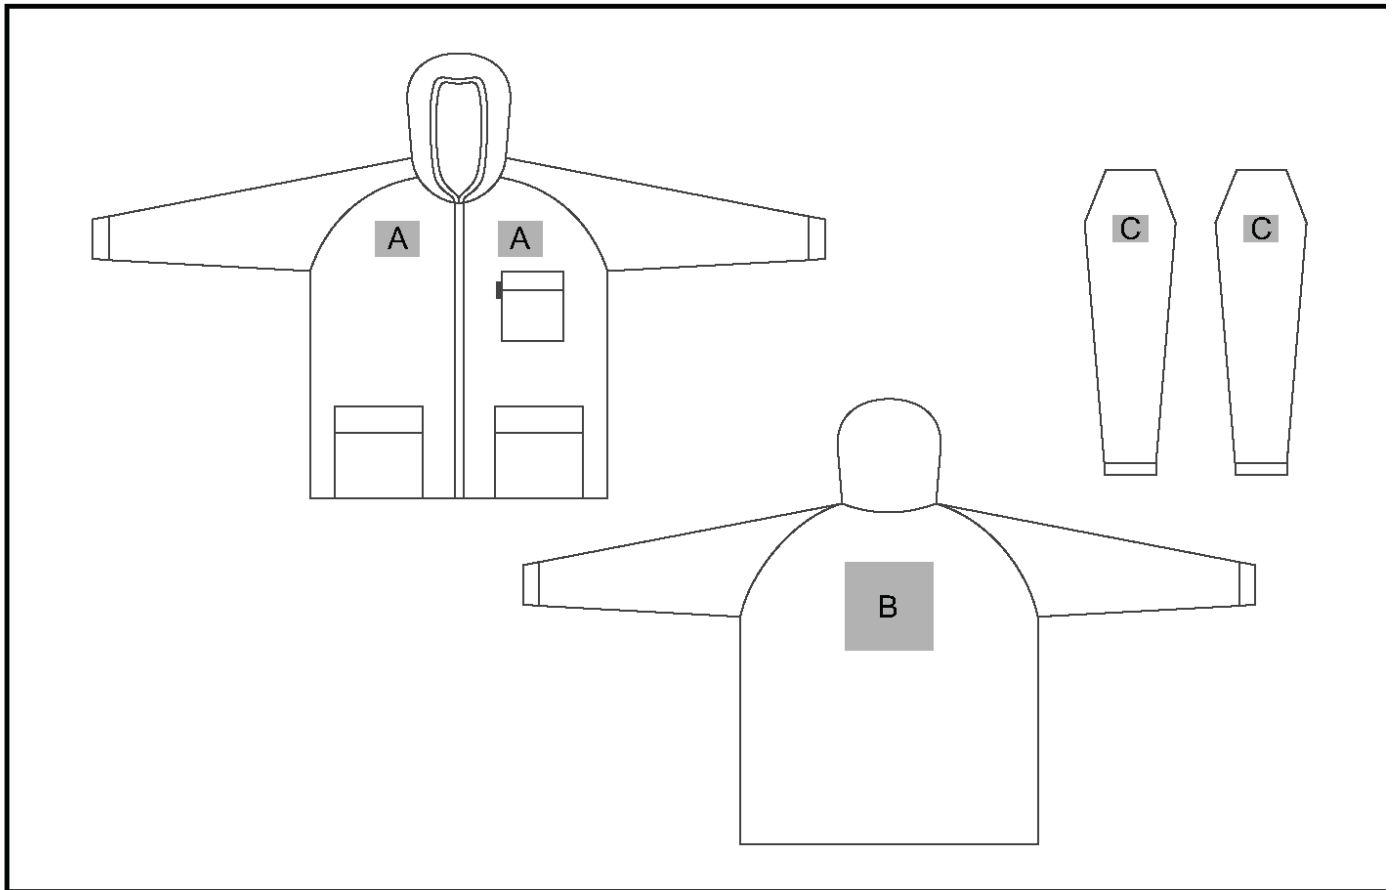

### Need to know:

- - Includes 1-Position Embroidery (setup fees apply).
- **EMB Inclusive Parameters: Left/Right Chest or Back = 100mm x 100mm.**
- **The Logo will be branded through the Lining on ALL Positions as there is no excess zip.**

#### **Position A**

1. Embroidery (EMB-A)  
Size: 100mm wide x 80mm high

#### **Position B**

1. Embroidery (EMB-A)  
Size: 100mm wide x 100mm high

#### **Position C**

1. Embroidery (EMB-A)  
Size: 80mm wide x 60mm high