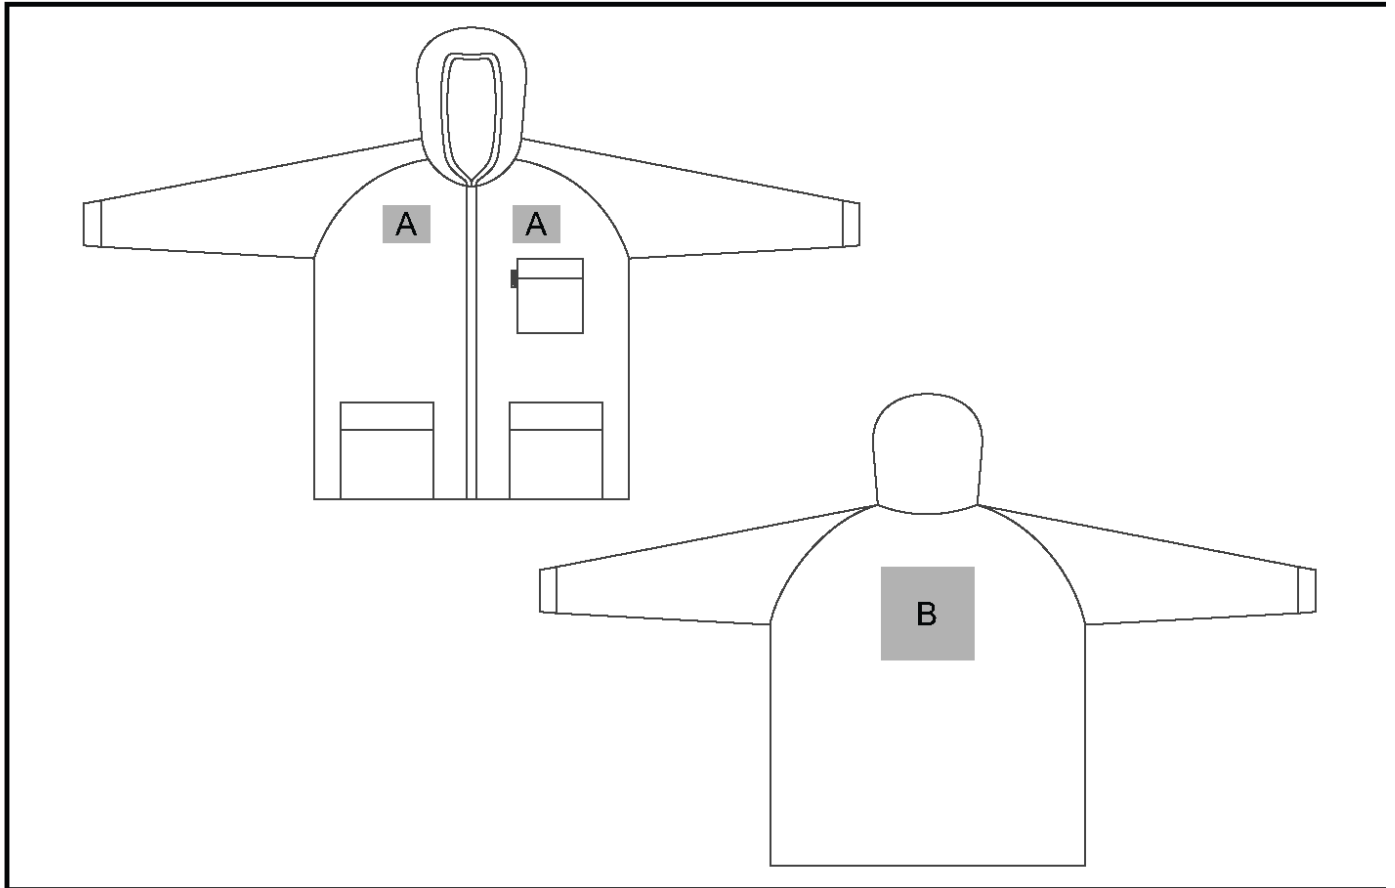

ALT-1802

Arctic Double-Lined Freezer Jacket

Need to know:

- - Includes 1-Position Embroidery (setup fees apply).
- **EMB Inclusive Parameters: Left/Right Chest or Back = 100mm x 100mm.**
- **The Logo will be branded through the Lining on ALL Positions as there is no excess zip.**
- **Cannot brand sleeves due to thickness of garment.**

Branding Options:

Position A

1. Embroidery (EMB-A)
Size: 100mm wide x 80mm high

Position B

1. Embroidery (EMB-A)
Size: 100mm wide x 100mm high