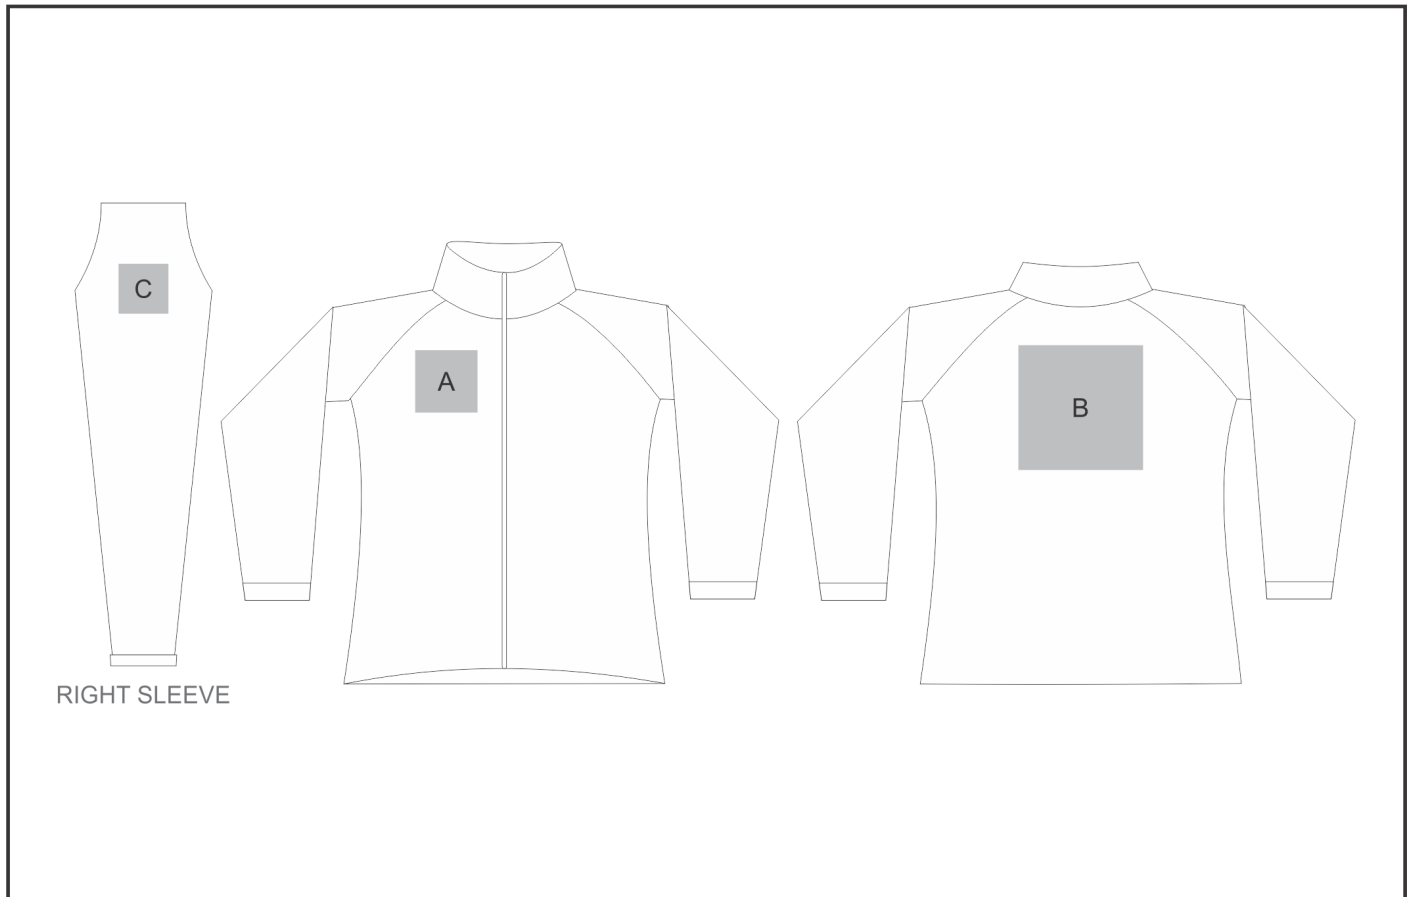

ALT-GEN

Ladies Oslo Micro Fleece Jacket

Need to know:

- Includes 1-Position Embroidery (setup fee applies)
- DTC/EMB inclusive Parameters: Left/Right Chest or Back = 100mm x 100mm
- No Branding on Left Sleeve due to Zip

Branding Options:

Position A

- 1. Embroidery (EMB-A)
- N/A
- Size: 100mm wide x 100mm high

Position B

- 1. Embroidery (EMB-A)
- N/A
- Size: 200mm wide x 200mm high

Position C

- 1. Embroidery (EMB-A)
- N/A
- Size: 80mm wide x 80mm high