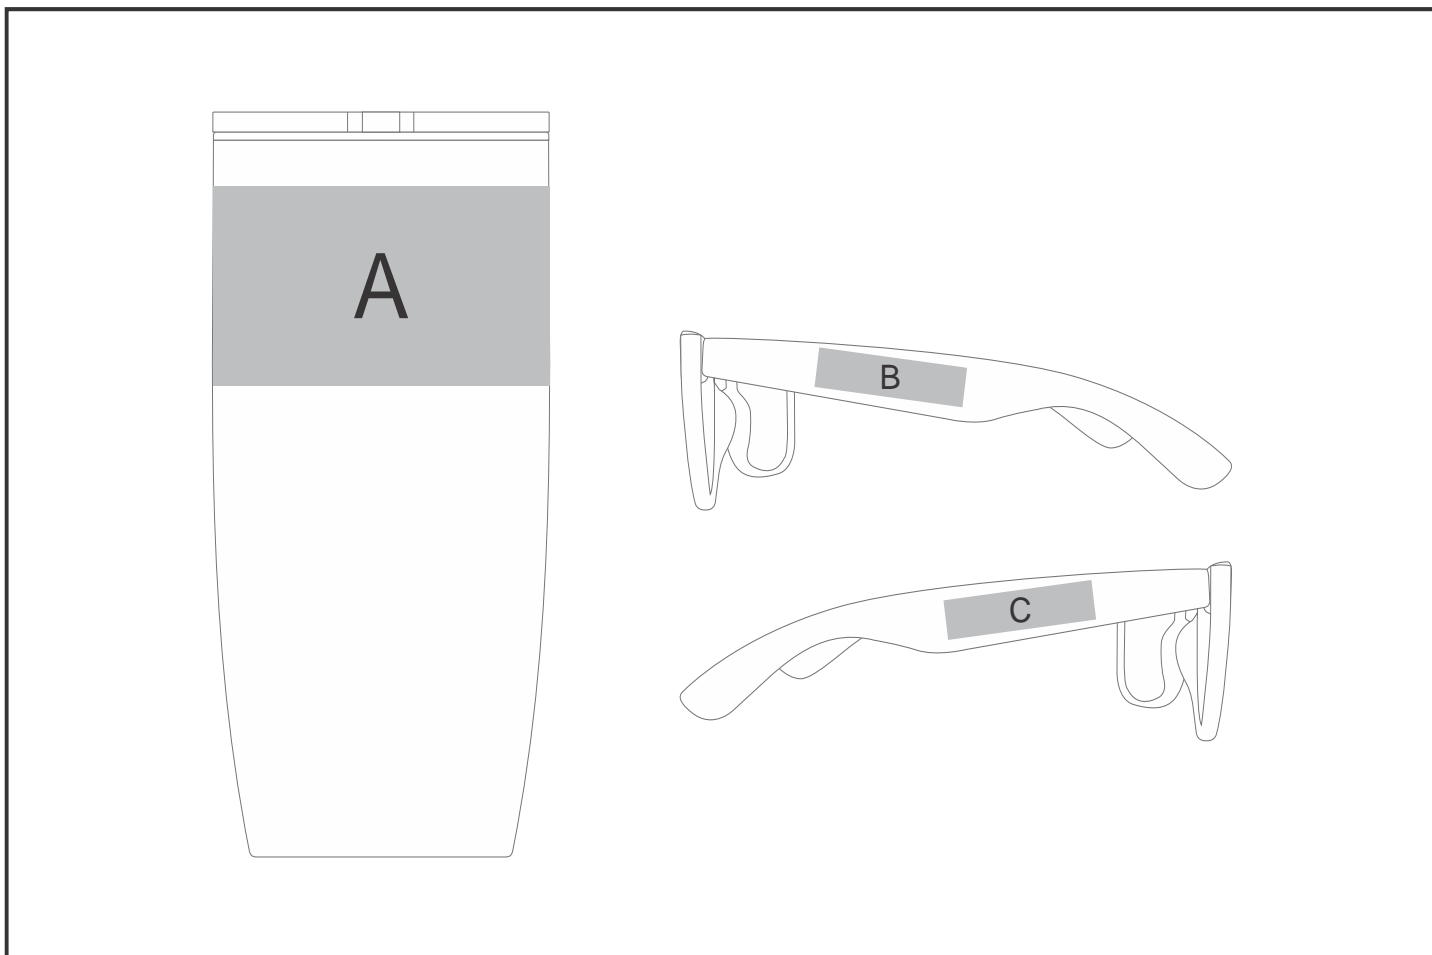

# GF-AL-1228-B

Altitude Hamlin Summer Set

## Need to know:

- Includes 1-Colour, 1-Position Screen Wrap On a Mug AND 1 Color, 1 Position Pad Print On Sun Glasses(setup fees apply)

## Branding Options:

Position	Branding Method (Branding Code)	No. of Colours	Dimension
A	Screen Wrap (SW)	1 Colour	230mm wide x 50mm high
B	Pad Printing (PA)	1 Colour	40mm wide x 10mm high
C	Pad Printing (PA)	1 Colour	40mm wide x 10mm high