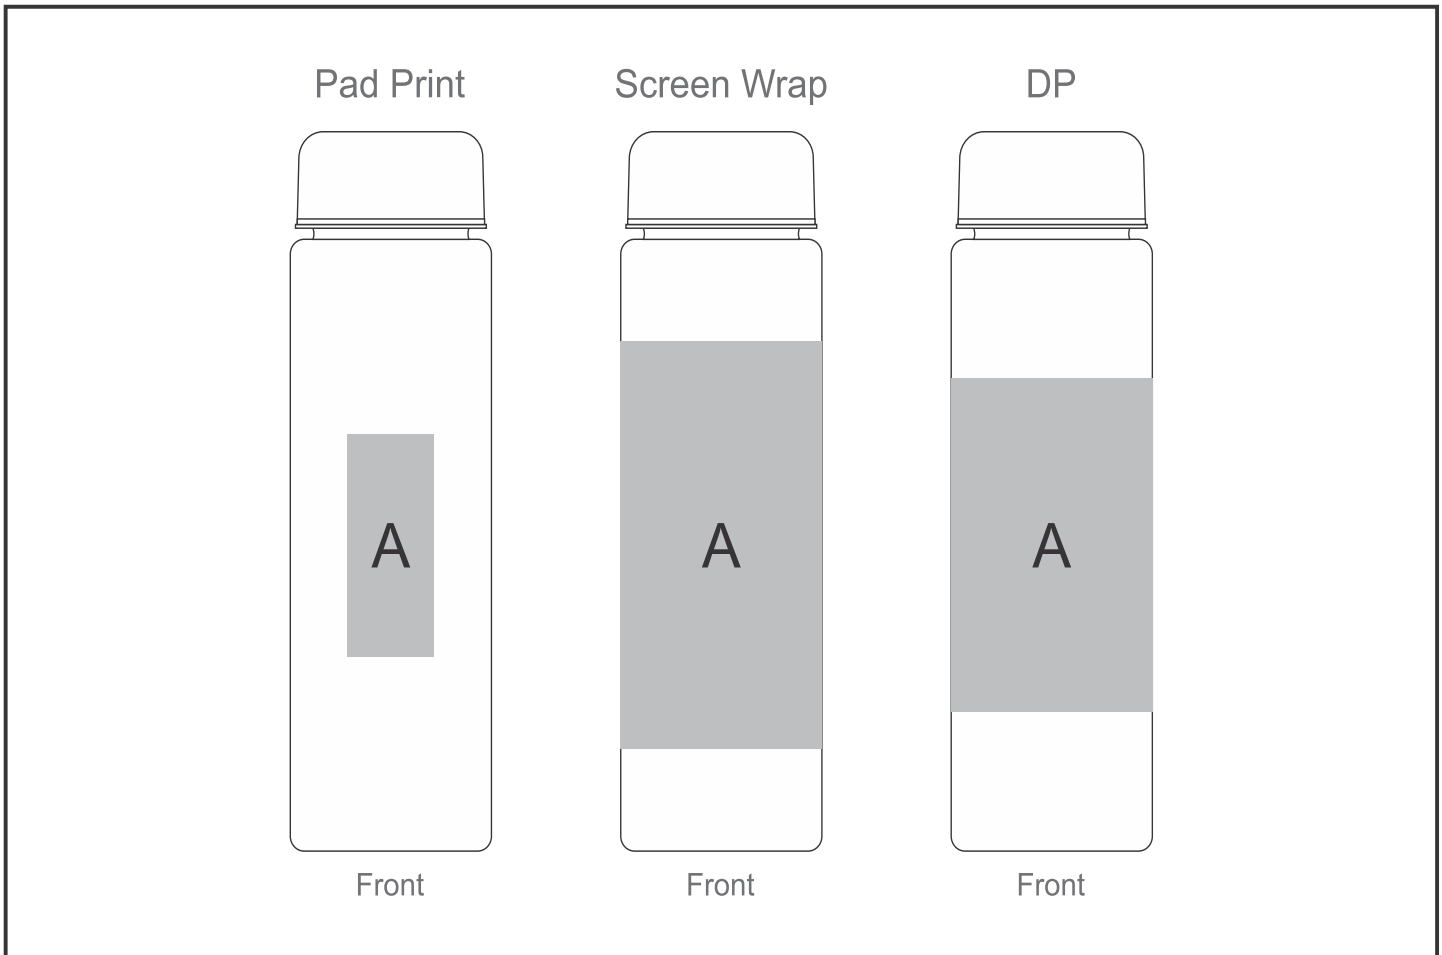

GF-AL-638-B

Altitude Stella Plastic Water Bottle - 500ml

Need to know:

- Includes 1-Colour, 1-Position Screen Wrap (setup fee applies)

- No Solid blocks for Pad Print

Branding Options:

Position	Branding Method (Branding Code)	No. of Colours	Dimension
A	Pad Printing (PB)	4 Colours	25mm wide x 60mm high
A	Screen Wrap (SW)	1 Colour	185mm wide x 90mm high
A	Digital Print Drinkware (DP-C)	Full Colour	100mm wide x 70mm high
A	Digital Print Drinkware (DP-D)	Full Colour	205mm wide x 90mm high