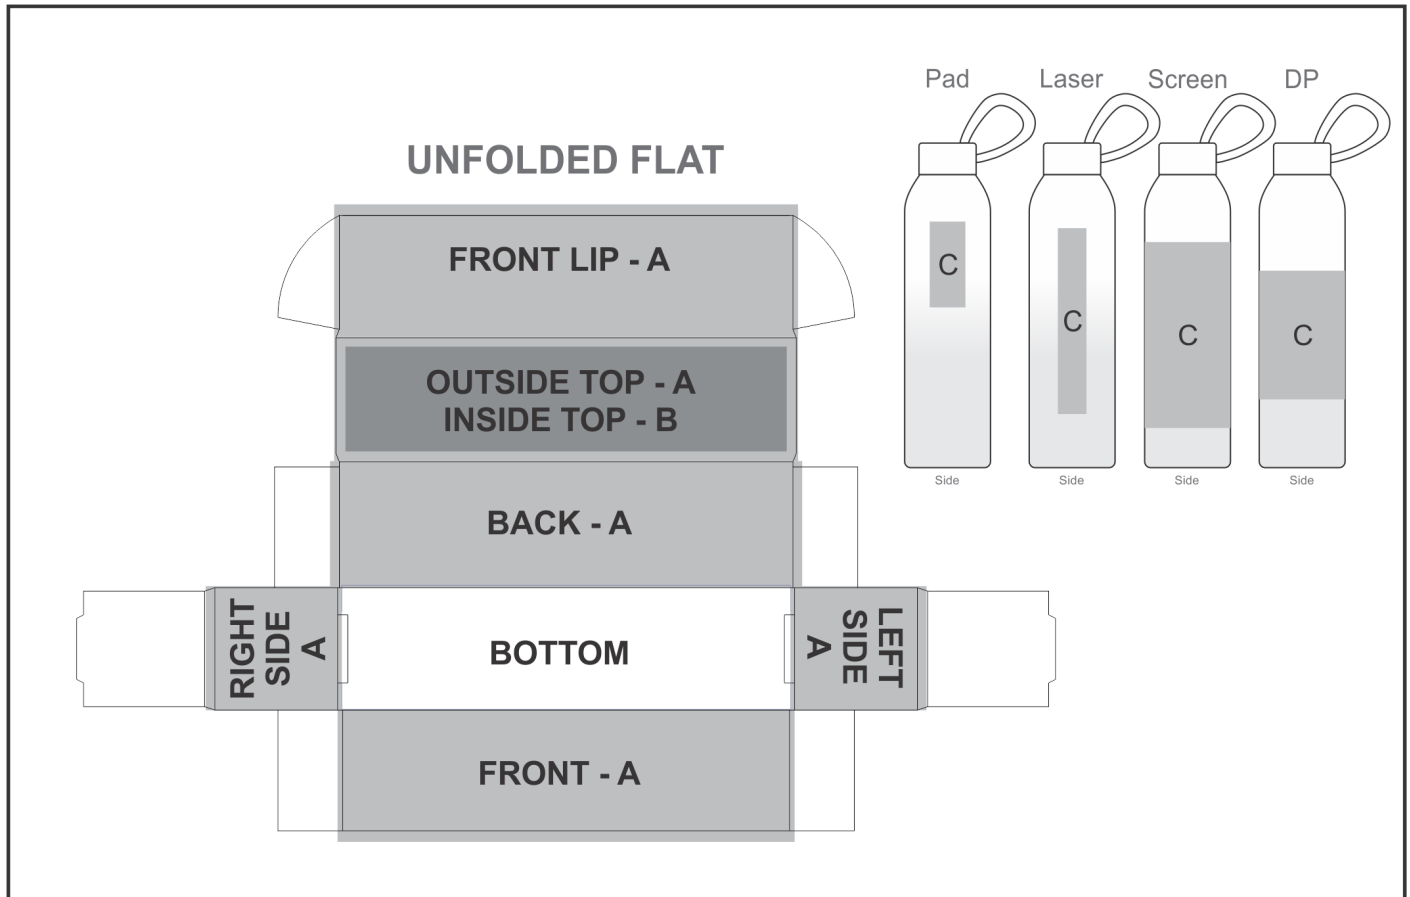

GF-AL-871-B

Island Bottle in Bianca Custom Gift Box

Need to know:

- Includes 1-Position Direct Print on Box AND - Includes 1-Colour, 1-Position Screen Wrap (setup fee applies)

- **Please Note:** Due to the nature of the printing process, any white in a logo cannot be branded and we cannot guarantee an exact colour match as the box has a matt finish. The nature and inconsistency of the pre-cut boards may create a 1-3mm of unbranded space on the front lip and imperfections may be found within the print. Large solid coverage prints are not recommended, if large solid coverage is required, it is recommended on kraft boxes as imperfections are less noticeable.

Branding Options:

Position C

1. Pad Printing (PB)
4 Colours
Size: 25mm wide x 60mm high
2. Screen Wrap (SW)
1 Colour
Size: 140mm wide x 130mm high
3. Laser Engraving (LB)
Size: 20mm wide x 130mm high
4. Digital Print Drinkware (DP-C)
Full Colour
Size: 100mm wide x 70mm high
5. Digital Print Drinkware (DP-D)
Full Colour
Size: 218mm wide x 90mm high

Position B

1. Digital Custom Packaging (DCP-CHG-2)
Full Colour
Size: 258mm wide x 62mm high

Position A

1. Digital Custom Packaging (DCP-CHG-2)
Full Colour
Size: 436,5mm wide x 364,5mm high