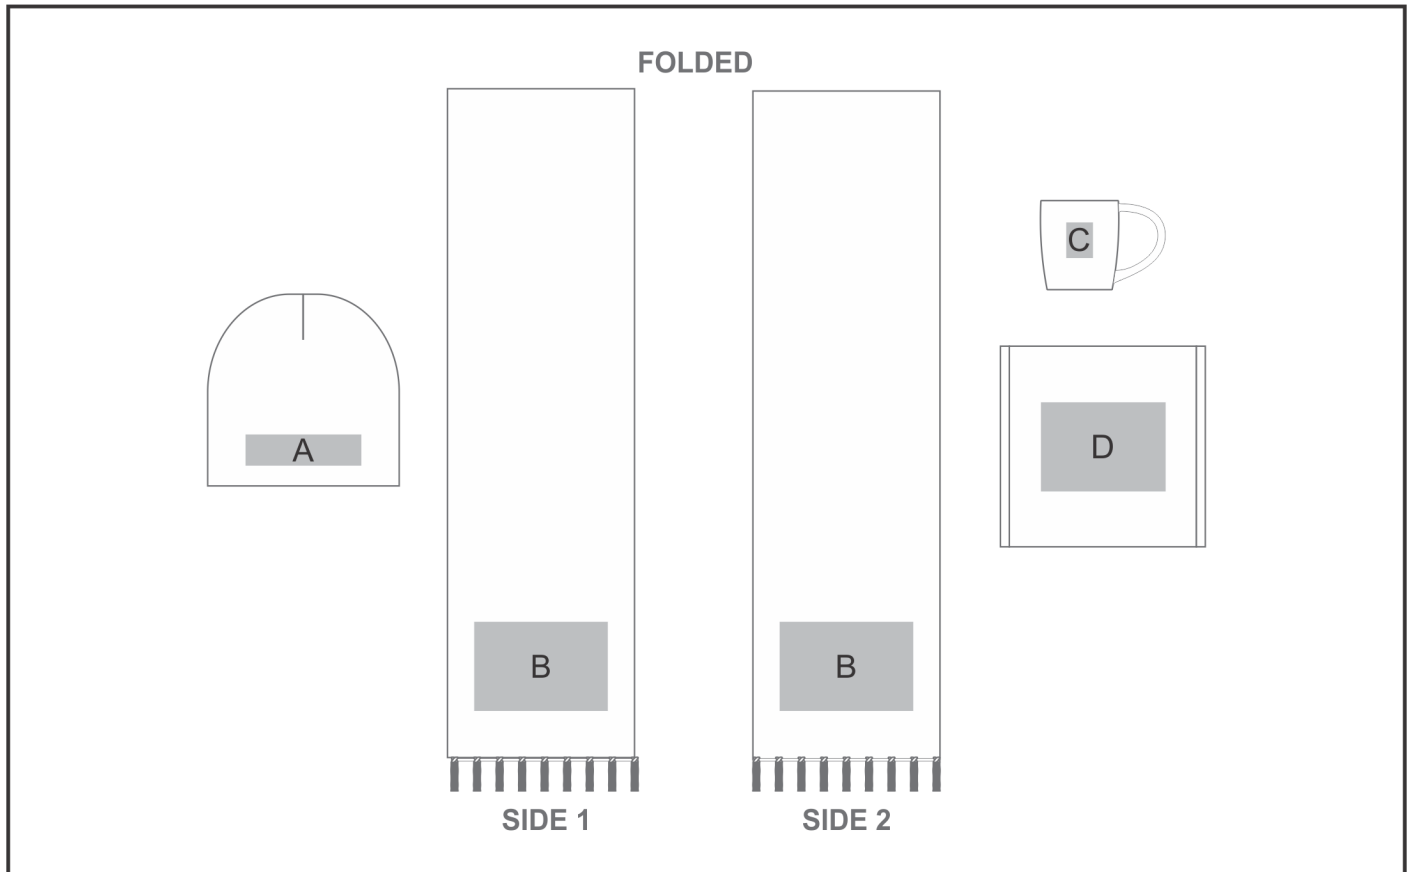

GF-AM-1066-B

New Hampshire Winter Gift Set

Need to know:

-- Includes 1-Position Laser Engraving on Mug AND 1-Colour, 1-Position Screen Print on Box (setup fees apply)

- POS B: Please note Due to the stretch of fabric a backing will be added to sustain the quality of branding.

- Laser Colour: White

Branding Options:

Position A

1. Embroidery (EM-CAPFRONT)
N/A
Size: 130mm wide x 35mm high

Position C

1. Laser Engraving (LB)
N/A
Size: 30mm wide x 40mm high

Position B

1. Embroidery (EM-OTHER)
N/A
Size: 150mm wide x 100mm high

Position D

1. Screen Print (SA)
1 Colour
Size: 140mm wide x 100mm high