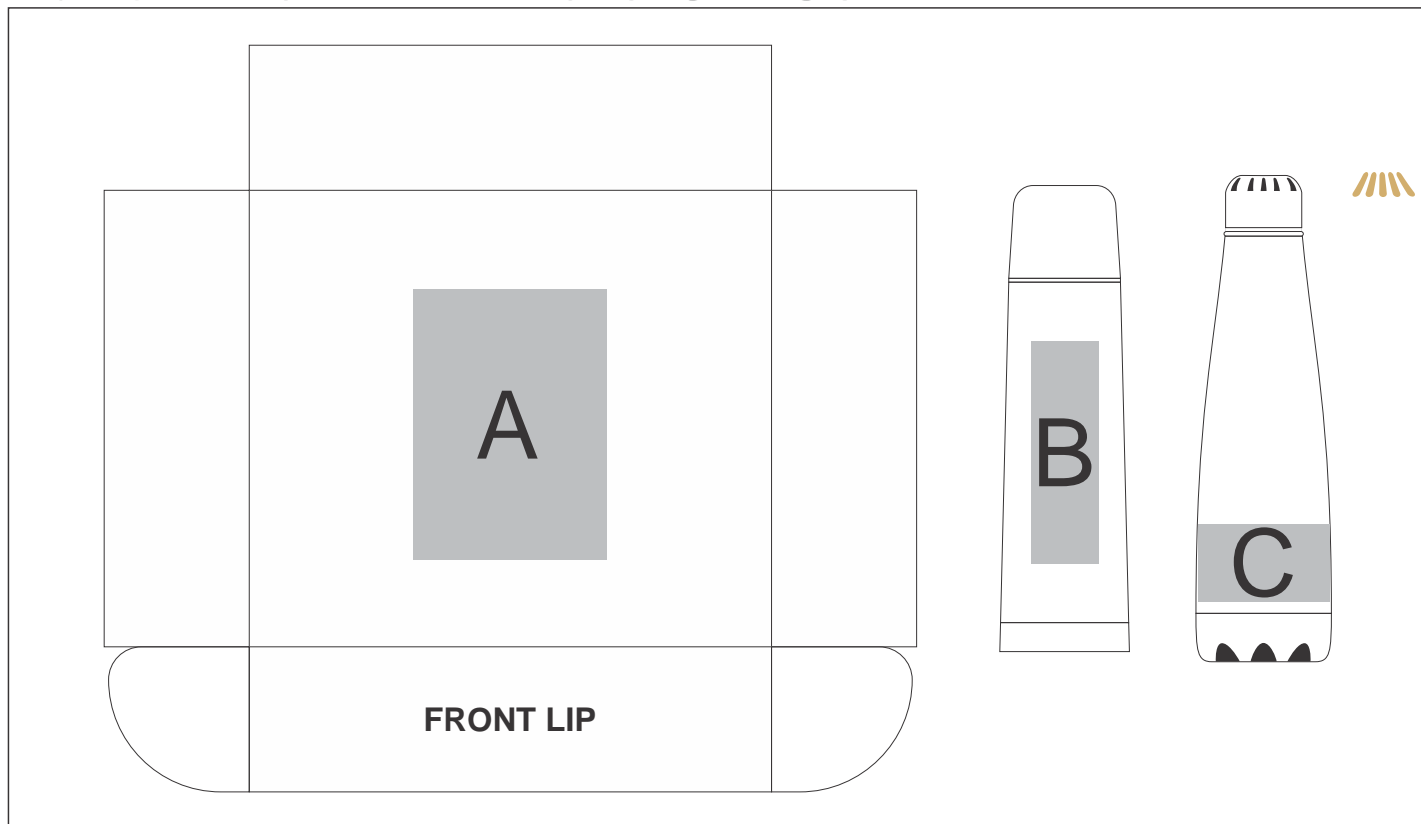

### Need to know:

- - Includes 1-Position Laser Engraving on Water Bottle and Flask OR 1-Colour, 1-Position Screen Wrap on Flask (setup fee applies)
- Laser Colour: Position B - Brown
- Laser Colour Position: C - Silver

### **Position C**

1. Laser Engraving (LB)  
N/A  
Size: 30mm wide x 50mm high
2. Pad Printing (PC)  
4 Colours  
Size: 50mm wide x 25mm high
3. Screen Wrap (SW)  
1 Colour  
Size: 140mm wide x 35mm high
4. Digital Print Drinkware (DP-C)  
Full Colour  
Size: 100mm wide x 55mm high
5. Digital Print Drinkware (DP-D)  
Full Colour  
Size: 210mm wide x 55mm high

### **Position A**

1. Screen Print (SA)  
1 Colour  
Size: 100mm wide x 140mm high

### **Position B**

1. Laser Engraving (LB)  
N/A  
Size: 33mm wide x 115mm high
2. Pad Printing (PC)  
4 Colours  
Size: 33mm wide x 60mm high
3. Screen Wrap (SW)  
1 Colour  
Size: 200mm wide x 100mm high