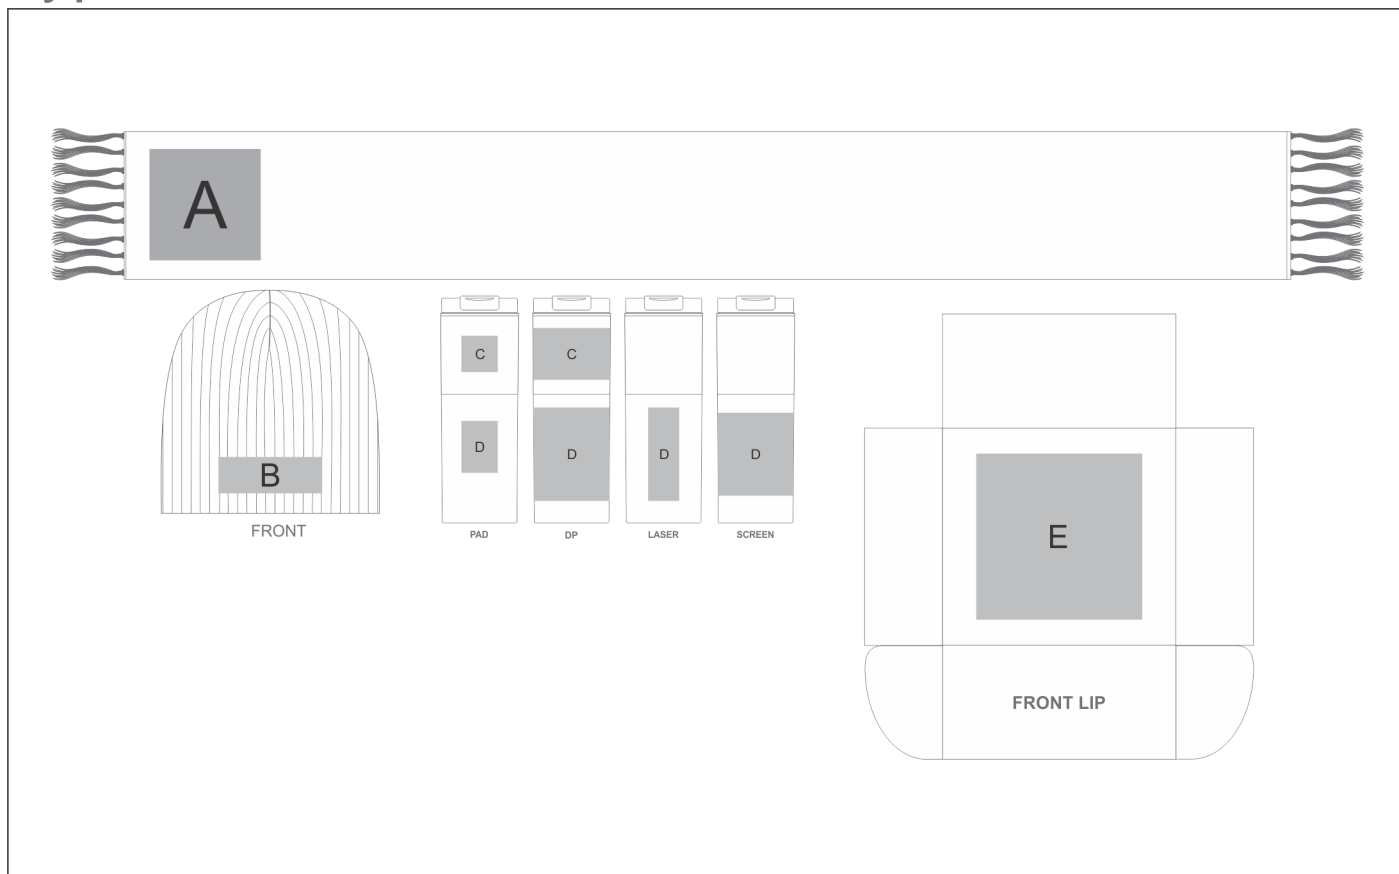

GF-AM-1198-B

Typhoon Winter Gift Set

Need to know:

- Includes 1-Position Laser Engraving OR 1-Colour, 1-Position Screen Wrap on Tumbler AND 1-Colour, 1-Position Screen Print on Box(setup fees apply)

- **Please Note POS A:** On all thick materials like fleece & blankets, logos with fine detail or text, a block will be added in tonal thread to avoid artwork from sinking into the fabric.

- **Please Note POS C & POS D:** The Lid will not line up with the Print.

- Laser Colour - Gold

Branding Options:

Position A

1. Embroidery (EM-OTHER)
N/A
Size: 150mm wide x 150mm high

Position C

1. Pad Printing (PC)
4 Colours
Size: 35mm wide x 35mm high
2. Digital Print Drinkware (DP-C)
Full Colour
Size: 100mm wide x 50mm high
3. Digital Print Drinkware (DP-D)
Full Colour
Size: 220mm wide x 50mm high

Position E

1. Screen Print (SA)
1 Colour
Size: 160mm wide x 160mm high

Position B

1. Embroidery (EM-OTHER)
N/A
Size: 100mm wide x 35mm high

Position D

1. Pad Printing (PC)
4 Colours
Size: 35mm wide x 35mm high
2. Digital Print Drinkware (DP-C)
Full Colour
Size: 100mm wide x 80mm high
3. Digital Print Drinkware (DP-D)
Full Colour
Size: 220mm wide x 80mm high
4. Screen Wrap (SW)
1 Colour
Size: 200mm wide x 80mm high
5. Laser Engraving (LB)
N/A
Size: 30mm wide x 90mm high