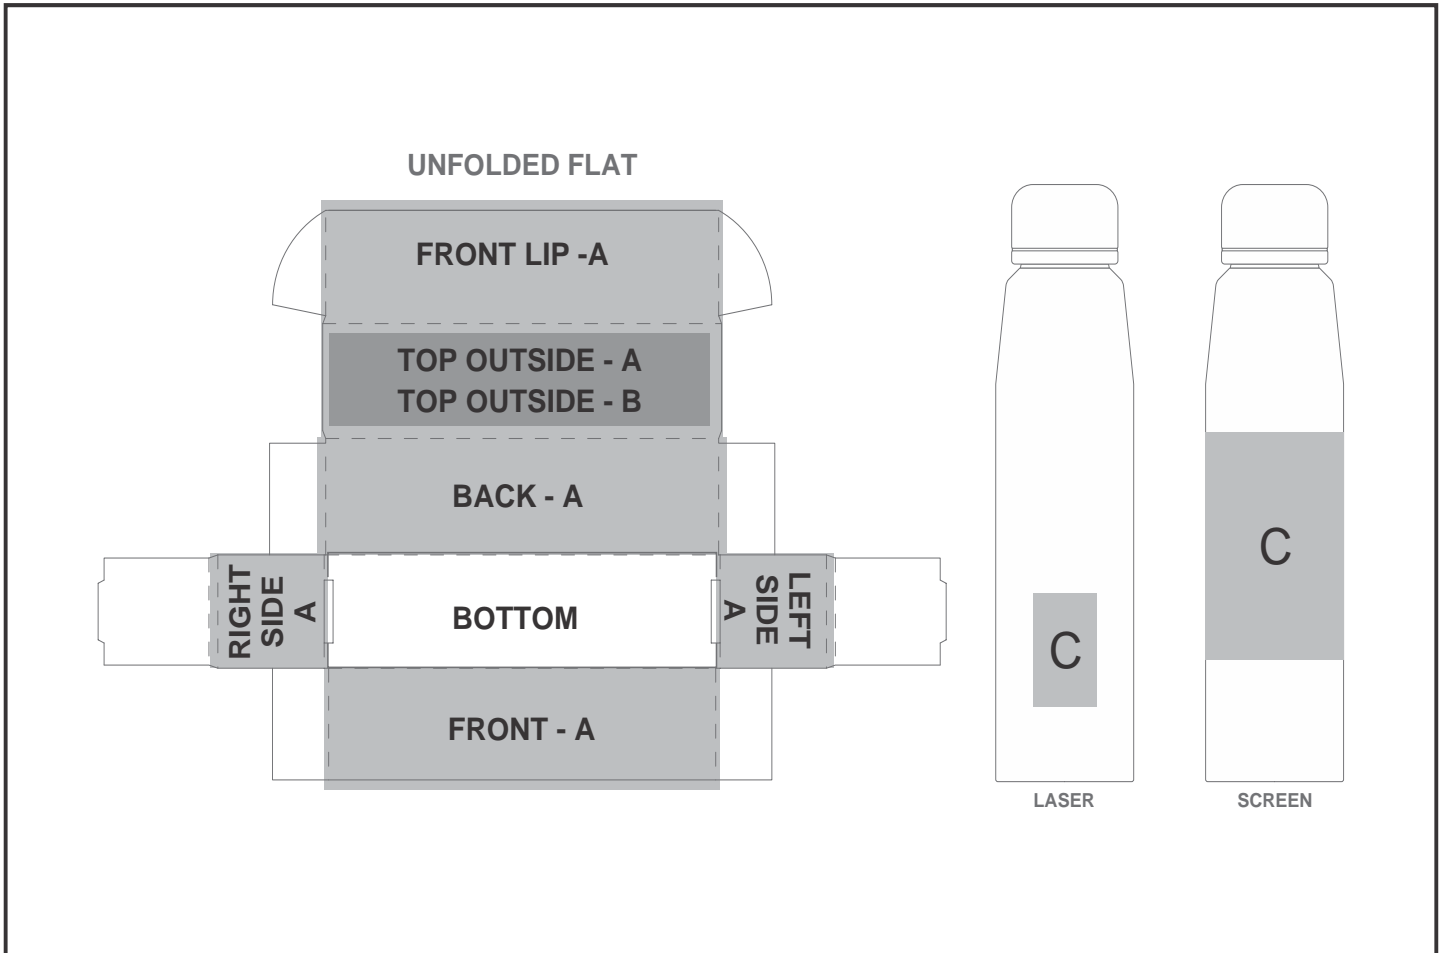

GF-AM-1216-B

Altitude Lamda Lite Bottle in Bianca Custom Box

Need to know:

Includes 1-Position Direct Print on a Box AND 1-Position Screen Wrap on a Bottle (setup fees apply)

- Please Note: Due to the nature of the printing process, any white in a logo cannot be branded and we cannot guarantee an exact colour match as the box has a mate finish. The nature and inconsistency of the pre-cut boards may create a 1-3mm of unbranded space on the front lip and imperfections maybe be found within the print. Large solid coverage prints are not recommended, if large solid coverage is required, it is recommended on kraft boxes as imperfections are less noticeable.

- Laser Colour: Silver

Branding Options:

Position	Branding Method (Branding Code)	No. of Colours	Dimension
A	Digital Custom Packaging (DCP-CHG-2)	Full Colour	436,5mm wide x 364,5mm high
B	Digital Custom Packaging (DCP-CHG-2)	Full Colour	258mm wide x 62mm high
C	Laser Engraving (LC)	N/A	30mm wide x 50mm high
C	Screen Wrap (SW)	1 Colour	160mm wide x 100mm high