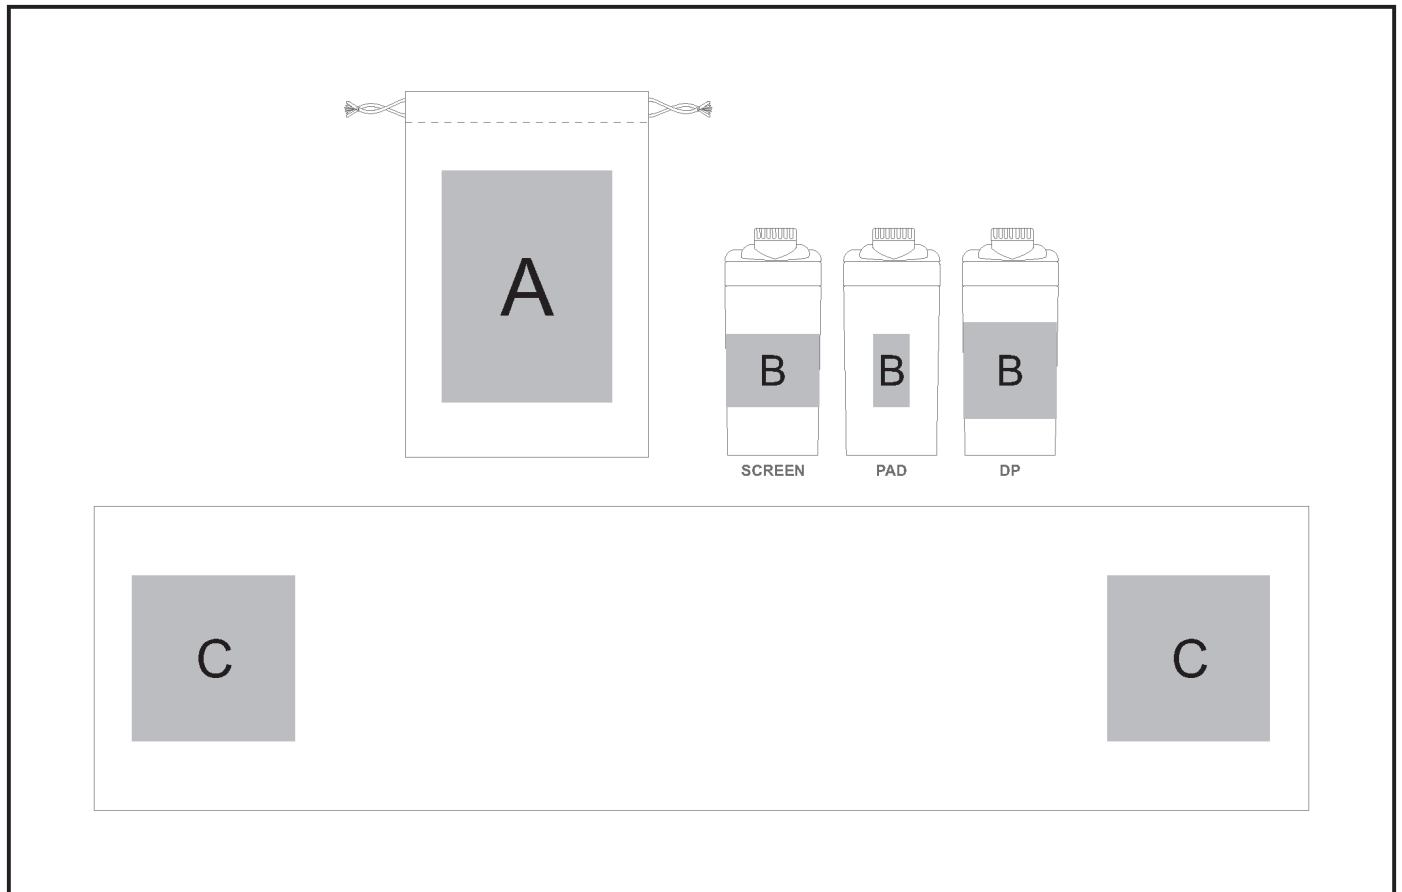

GIFTSET-7605

Session Active Set - Red

Need to know:

- Includes 1-Colour, 1-Position Screen Print on Towel, Bag AND 1-Colour, 1-Position Screen Wrap on Bottle (setup fee applies).
- **Texture of the item will affect the screen print.**
- **DP-full wrap will be inconsistent.**
- **Cannot guarantee print will line up with lid.**

Branding Options:

Position C

1. Screen Print (SA)
1 Colour
Size: 200mm wide x 200mm high
2. Digital Direct Transfer (DDT-D)
Full Colour
Size: 74mm wide x 105mm high
3. Digital Direct Transfer (DDT-A)
Full Colour
Size: 148mm wide x 105mm high
4. Digital Direct Transfer (DDT-B)
Full Colour
Size: 148mm wide x 200mm high
5. Digital Direct Transfer (DDT-C)
Full Colour
Size: 200mm wide x 200mm high

Position B

1. Screen Wrap (SW)
1 Colour
Size: 140mm wide x 60mm high
2. Pad Printing (PC)
4 Colours
Size: 30mm wide x 60mm high
3. Digital Print Drinkware (DP-C)
Full Colour
Size: 100mm wide x 80mm high
4. Digital Print Drinkware (DP-D)
Full Colour
Size: 230mm wide x 80mm high

Position A

1. Screen Print (SA)
2 Colours
Size: 120mm wide x 160mm high
2. Digital Direct Transfer (DDT-D)
Full Colour
Size: 105mm wide x 74mm high
3. Digital Direct Transfer (DDT-A)
Full Colour
Size: 105mm wide x 148mm high
4. Digital Direct Transfer (DDT-B)
Full Colour
Size: 140mm wide x 190mm high