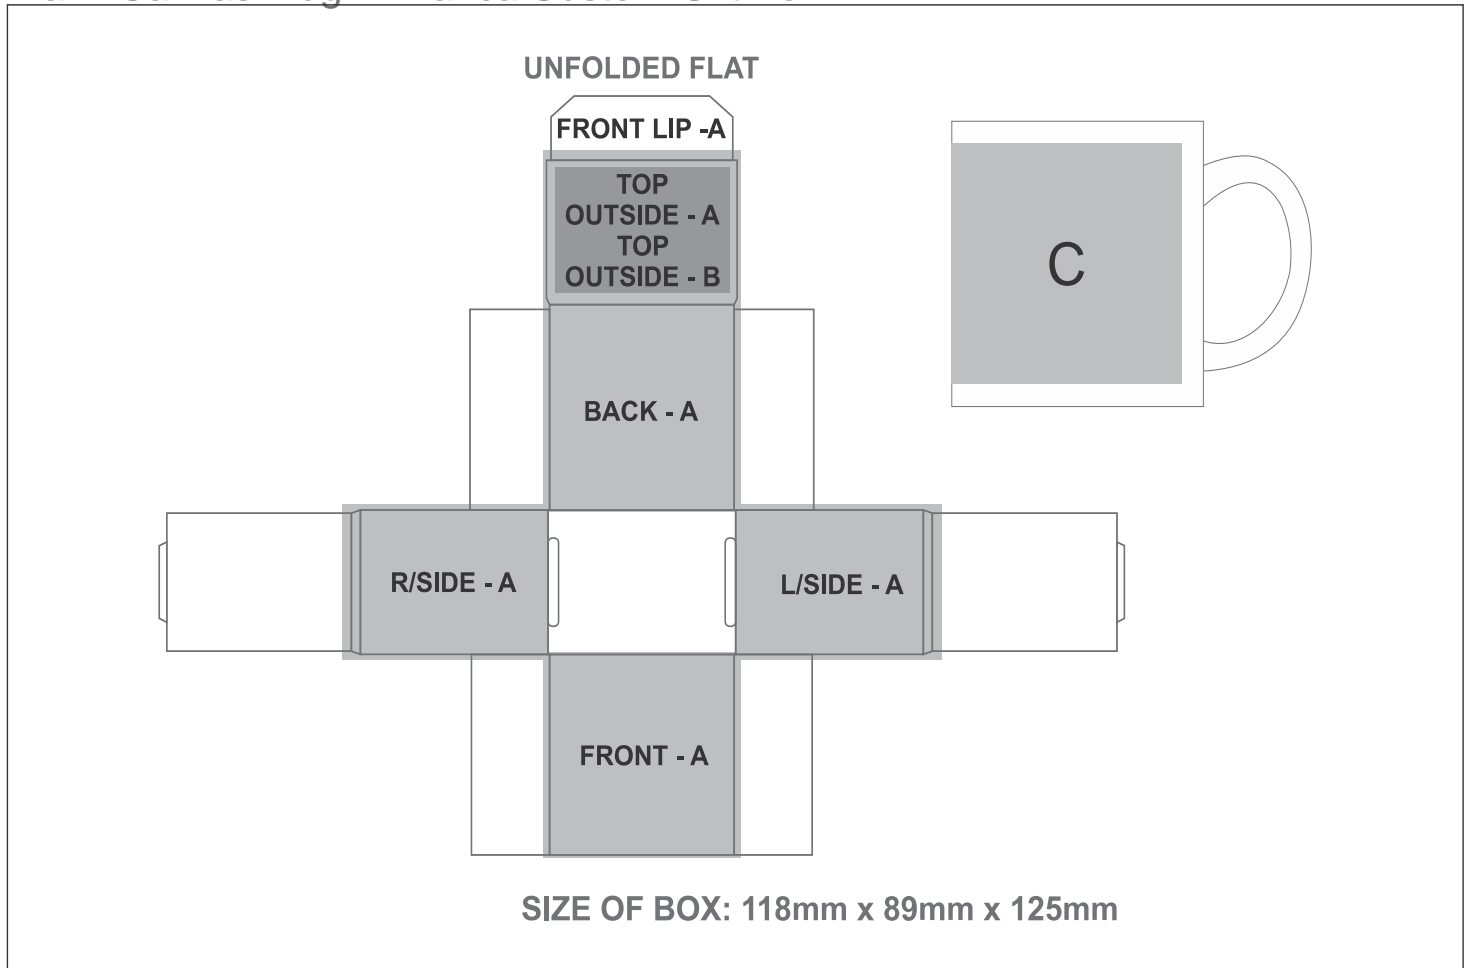

GF-AM-851-B

Blank Canvas Mug in Bianca Custom Gift Box

Need to know:

- Includes 1-Position Direct Print on Box AND Includes 1-Position Sublimation(setup fee applies)

- Please Note: Due to the nature of the printing process, any white in a logo cannot be branded and we cannot guarantee an exact colour match as the box has a matt finish. The nature and inconsistency of the pre-cut boards may create a 1-3mm of unbranded space on the front lip and imperfections maybe be found within the print. Large solid coverage prints are not recommended, if large solid coverage is required, it is recommended on kraft boxes as imperfections are less noticeable.

Branding Options:

Position	Branding Method (Branding Code)	No. of Colours	Dimension
A	Digital Custom Packaging (DCP-CHG-1)	Full Colour	400mm wide x 440mm high
B	Digital Custom Packaging (DCP-CHG-1)	Full Colour	119mm wide x 78mm high
C	Sublimation (SUB-B)	Full Colour	220mm wide x 80mm high