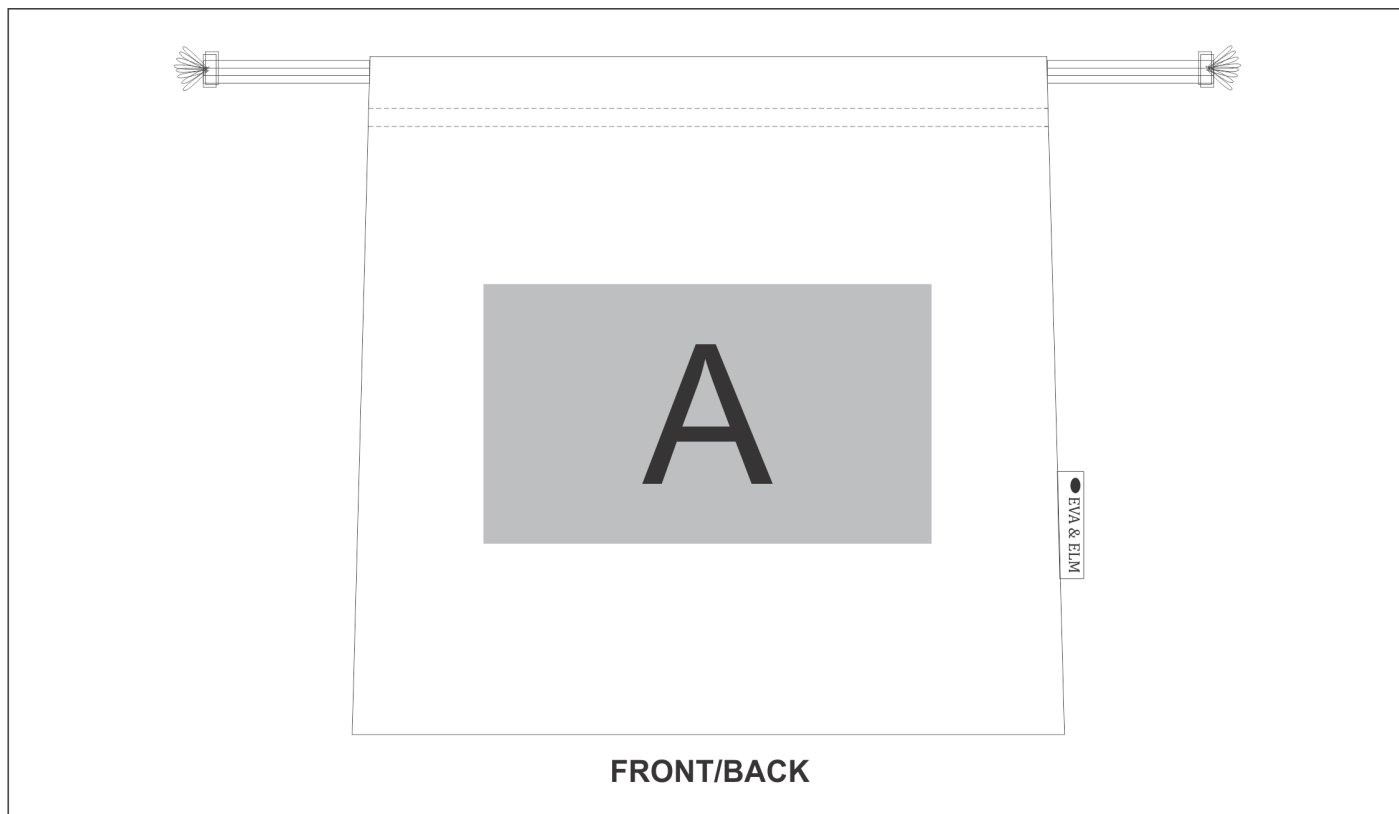

GF-EE-1045-B

Eva & Elm Interstellar Resistance Bands

Need to know:

- Includes 1-Colour, 1-Position Screen Print OR 1-Position Digital Transfer (setup fees apply)
- **Screen - Texture of item will affect the quality of Print**

Branding Options:

Position A

1. Screen Print (SA)
2 Colours
Size: 130mm wide x 110mm high
2. Digital Direct Transfer (DDT-D)
Full Colour
Size: 100mm wide x 74mm high
3. Digital Direct Transfer (DDT-A)
Full Colour
Size: 100mm wide x 100mm high