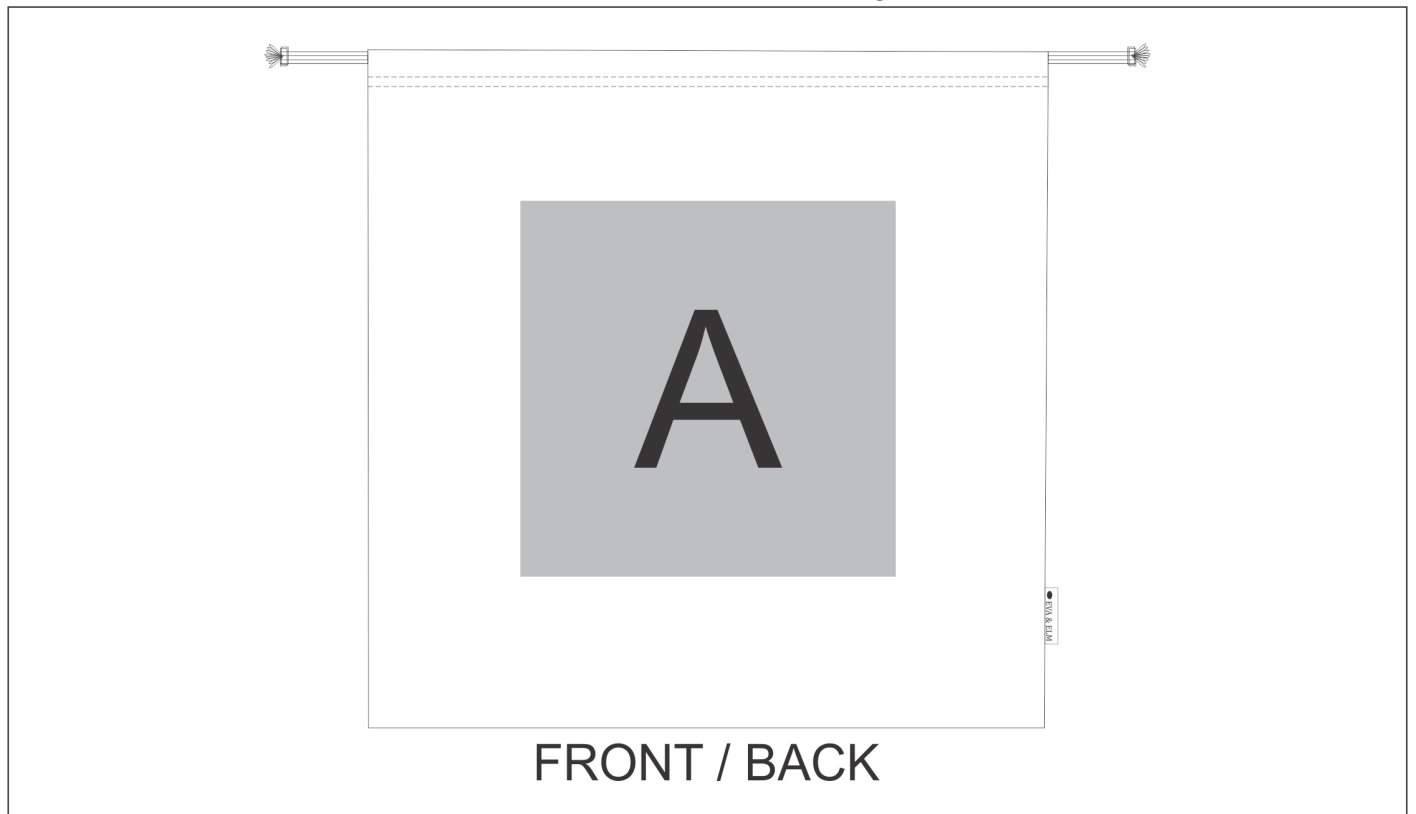

GF-EE-1046-B

Eva & Elm Comet Anti-Burst Gym Ball

Need to know:

- Includes 1-Colour, 1-Position Screen Print OR 1-Position Digital Transfer (setup fees apply)
- Screen - Texture of item will affect the quality of the print

Branding Options:

Position A

1. Screen Print (SC)
2 Colours
Size: 200mm wide x 200mm high

2. Digital Direct Transfer (DDT-A)
Full Colour
Size: 105mm wide x 148mm high

3. Digital Direct Transfer (DDT-B)
Full Colour
Size: 148mm wide x 200mm high

4. Digital Direct Transfer (DDT-C)
Full Colour
Size: 200mm wide x 200mm high