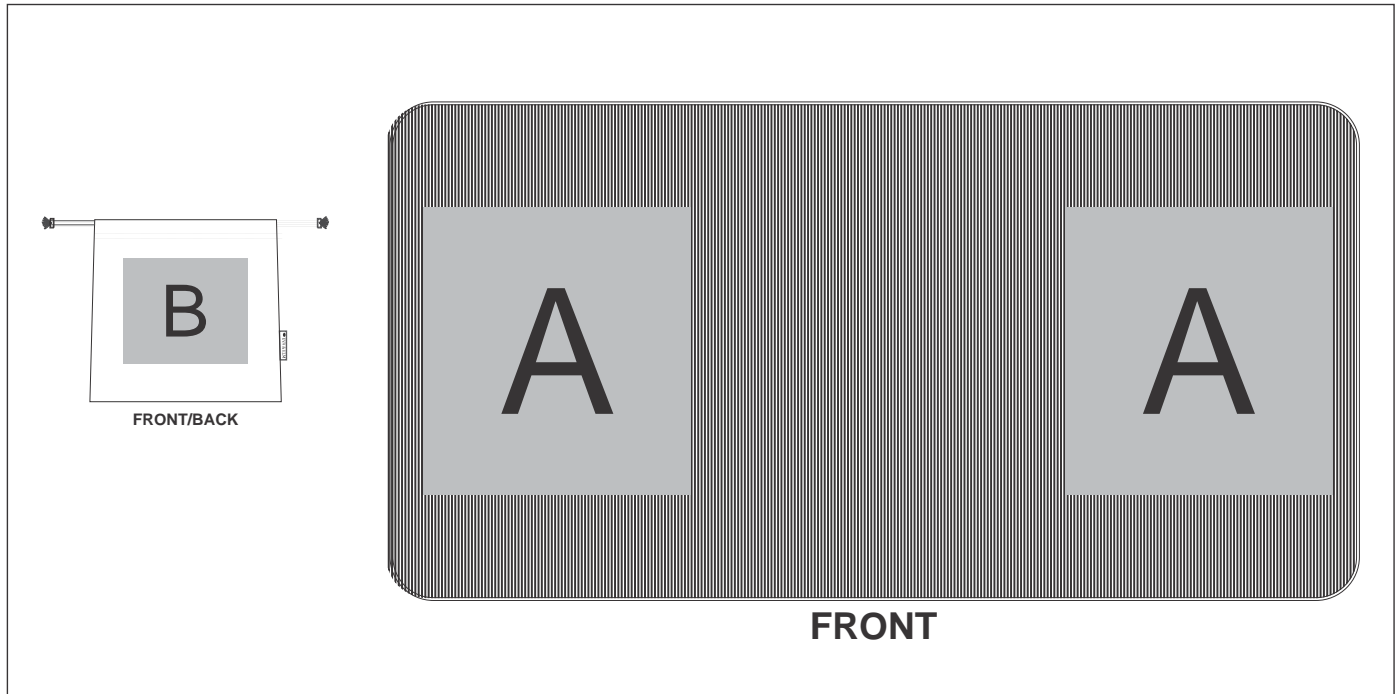

### Need to know:

- Includes 1-Colour, 1-Position Screen Print (setup fees apply)
- Texture of the item will affect the quality of print.
- No Large Solid Blocks For Screen
- No fine detail/text for Screen

#### **Position A**

1. Screen Print (SA)  
1 Colour  
Size: 280mm wide x 300mm high
2. Digital Transfer Clothing A6 (DTC-A6)  
Full Colour  
Size: 105mm wide x 148mm high
3. Digital Transfer Clothing A5 (DTC-A5)  
Full Colour  
Size: 148mm wide x 210mm high
4. Digital Transfer Clothing A4 (DTC-A4)  
Full Colour  
Size: 290mm wide x 200mm high

#### **Position B**

1. Screen Print (SA)  
2 Colours  
Size: 130mm wide x 110mm high
2. Digital Direct Transfer (DDT-D)  
Full Colour  
Size: 74mm wide x 100mm high
3. Digital Direct Transfer (DDT-A)  
Full Colour  
Size: 100mm wide x 100mm high