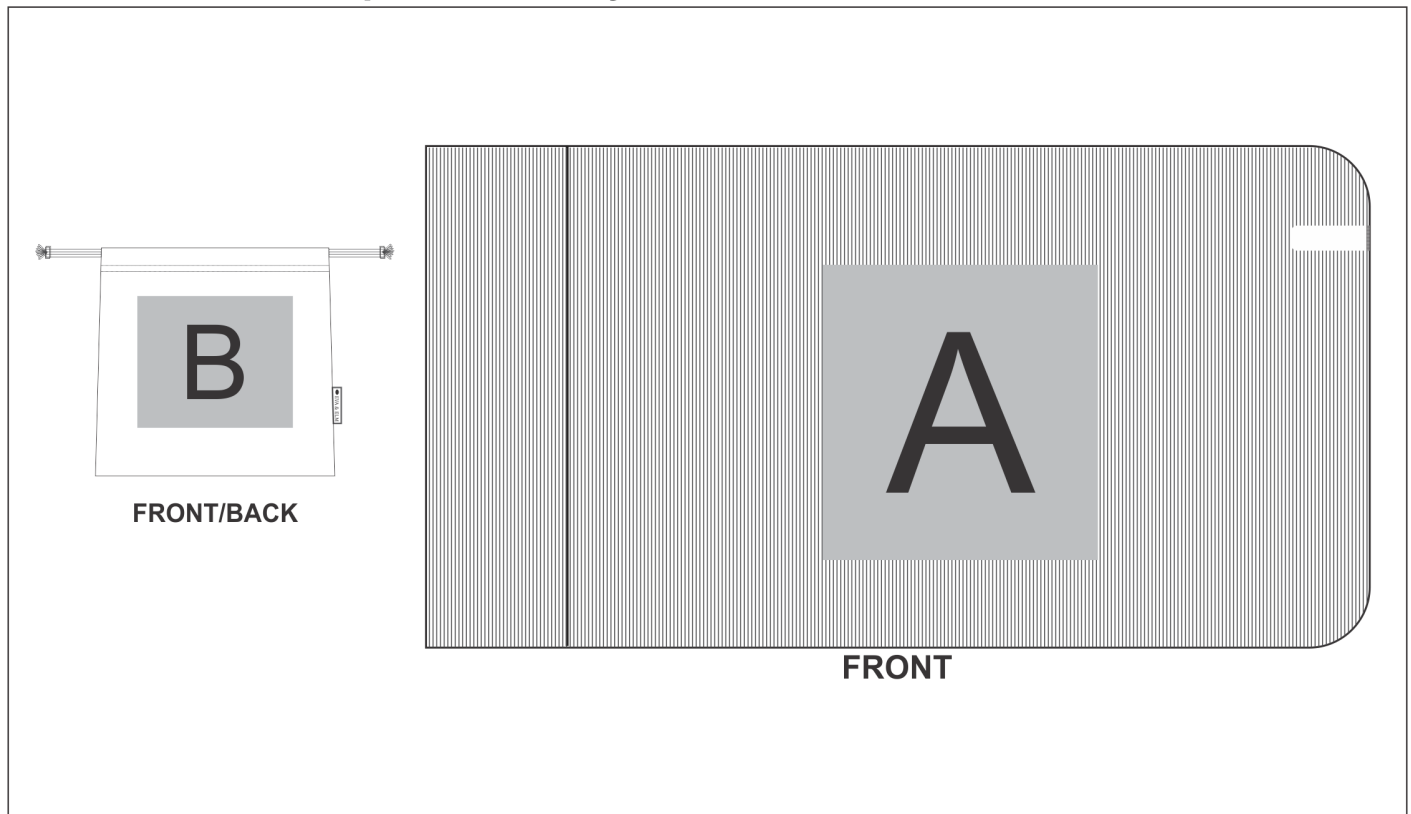

GF-EE-1050-B

Eva & Elm Spectra Gym Towel

Need to know:

- Includes 1-Colour, 1-Position Screen Print on Towel & Pouch(setup fees apply)
- **Texture of item will affect the quality of the print.**
- **No Large solid blocks for Screen**
- **No fine details/text for Screen**

Branding Options:

Position B

1. Digital Direct Transfer (DDT-D)
Full Colour
Size: 74mm wide x 100mm high
2. Digital Direct Transfer (DDT-A)
Full Colour
Size: 100mm wide x 100mm high
3. Screen Print (SA)
2 Colours
Size: 130mm wide x 100mm high

Position A

1. Screen Print (SC)
1 Colour
Size: 280mm wide x 300mm high
2. Digital Transfer Clothing A6 (DTC-A6)
Full Colour
Size: 105mm wide x 148mm high
3. Digital Transfer Clothing A5 (DTC-A5)
Full Colour
Size: 148mm wide x 210mm high
4. Digital Transfer Clothing A4 (DTC-A4)
Full Colour
Size: 290mm wide x 200mm high