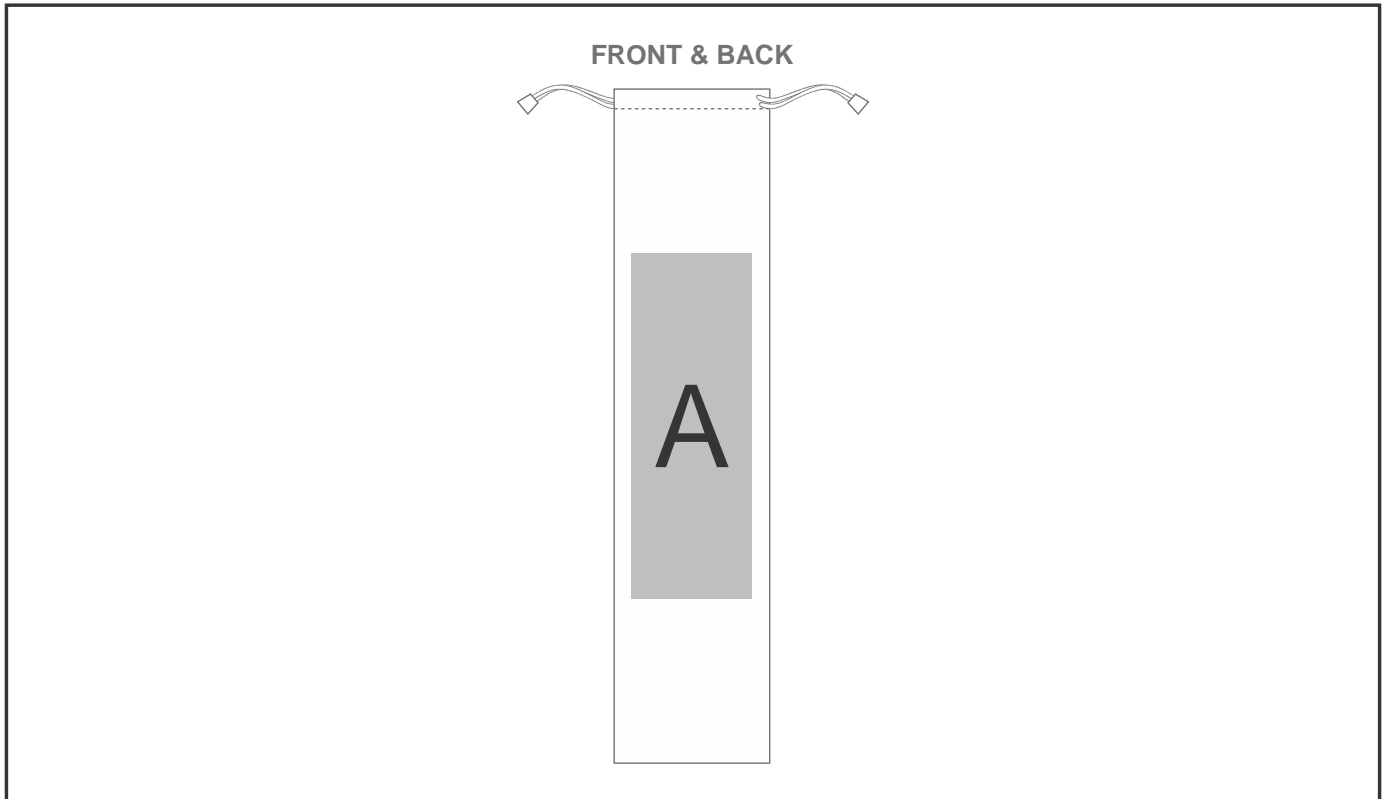

KOOSH-9022

Kooshty Safari Cutlery & Straw Set - Turquoise

Need to know:

-- Includes 1-Position Digital Transfer Print (setup fee applies)

DDT: Texture of the item will affect the quality of the print and a fine contour maybe added for print quality.

Branding Options:

Position A

1. Digital Direct Transfer (DDT-D)
Full Colour
Size: 35mm wide x 100mm high