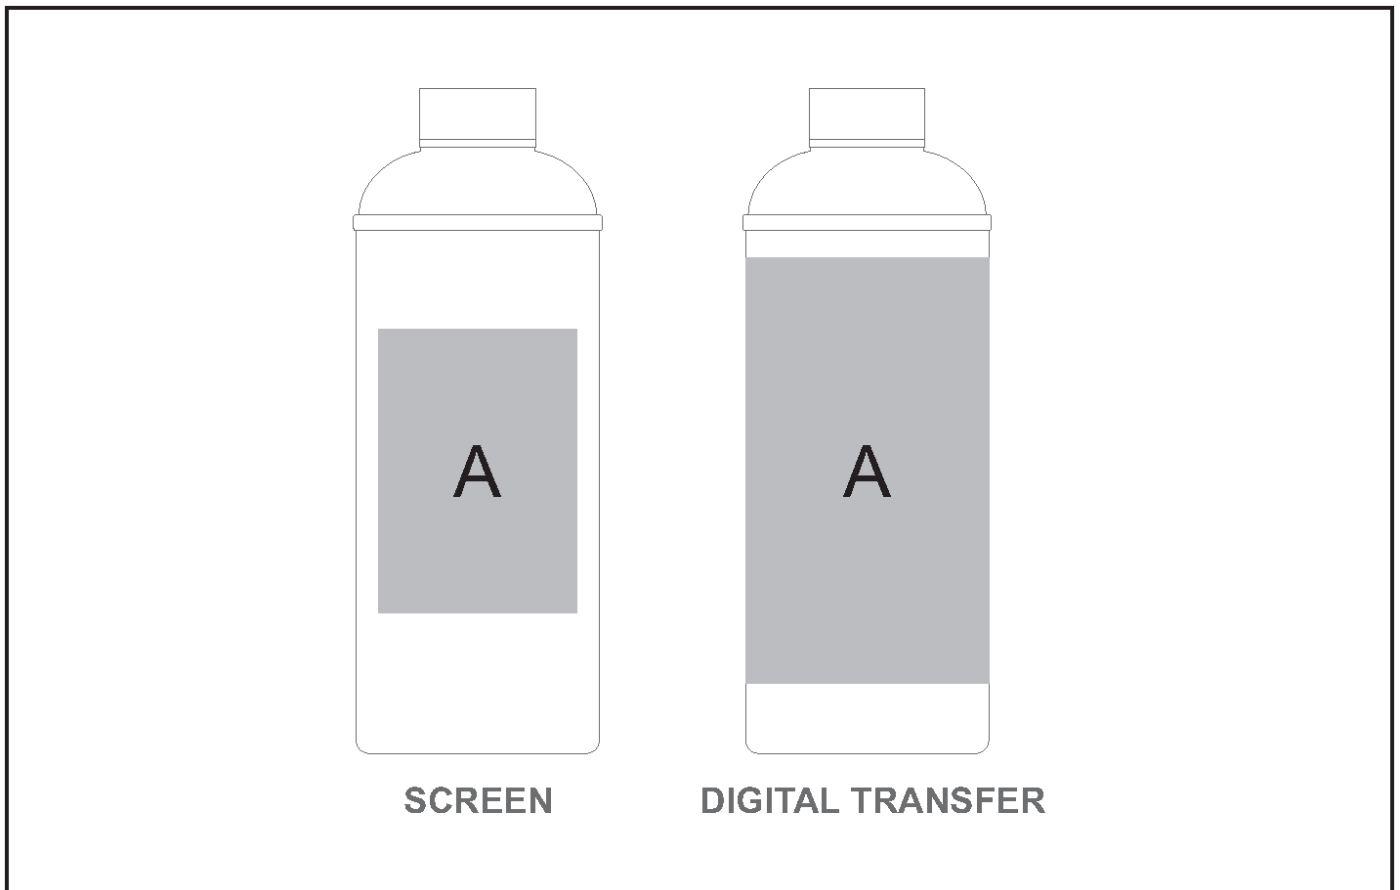

## Need to know:

- Includes 1-Colour, 1-Position Screen Print (setup fees apply)
- **Texture of item will affect the print.**

### **Position A**

1. Screen Print (SA)  
1 Colour  
Size: 70mm wide x 100mm high
  
2. Digital Direct Transfer (DDT-D)  
Full Colour  
Size: 74mm wide x 105mm high
  
3. Digital Direct Transfer (DDT-A)  
Full Colour  
Size: 100mm wide x 150mm high