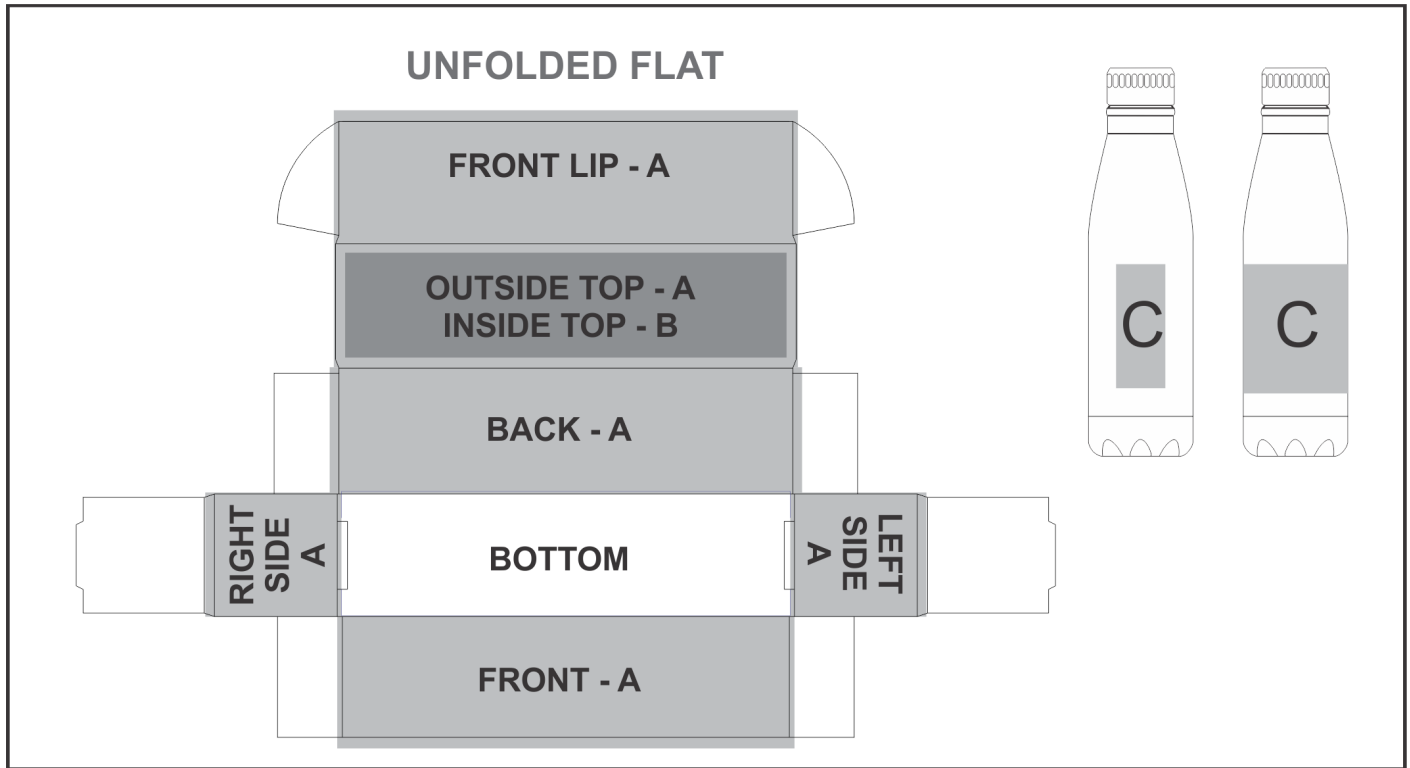

GF-KS-878-B

Wahoo Bottle in Bianca Custom Gift Box

Need to know:

- Includes 1-Position Direct Print on Box AND - Includes 1-Colour, 1-Position Screen Wrap (setup fee applies)

- **Please Note:** Due to the nature of the printing process, any white in a logo cannot be branded and we cannot guarantee an exact colour match as the box has a matt finish. The nature and inconsistency of the pre-cut boards may create a 1-3mm of unbranded space on the front lip and imperfections may be found within the print. Large solid coverage prints are not recommended, if large solid coverage is required, it is recommended on kraft boxes as imperfections are less noticeable.

Branding Options:

Position B

1. Digital Custom Packaging (DCP-CHG-2)
Full Colour
Size: 258mm wide x 62mm high

Position C

1. Screen Wrap (SW)
1 Colour
Size: 140mm wide x 70mm high
2. Laser Engraving (LA)
Size: 30mm wide x 90mm high
3. Digital Print Drinkware (DP-D)
Full Colour
Size: 230mm wide x 95mm high

Position A

1. Digital Custom Packaging (DCP-CHG-2)
Full Colour
Size: 436,5mm wide x 364,5mm high