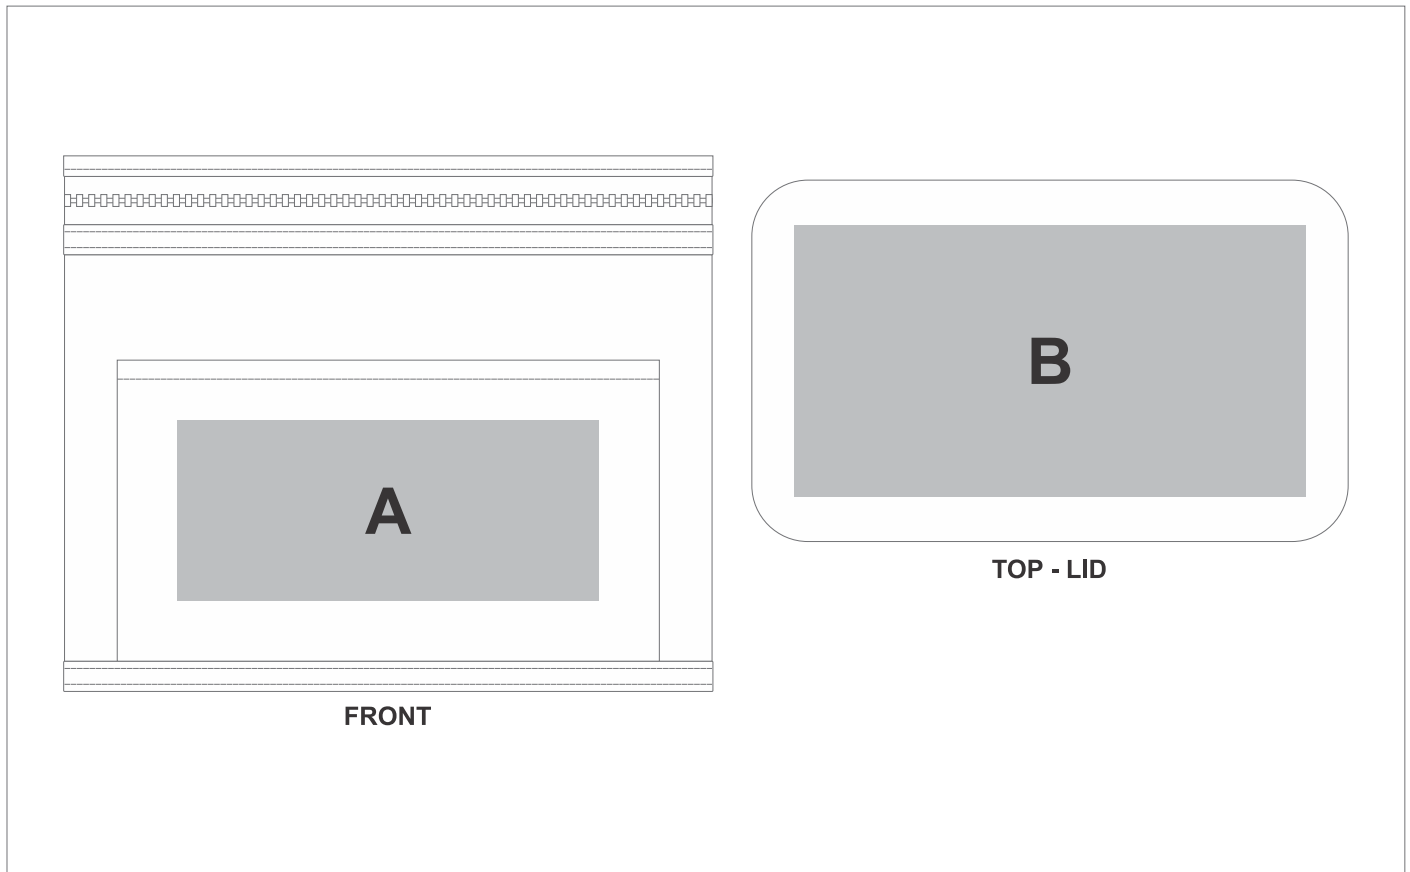

GF-OK-1099-B

Okiyo Kura Cotton & Wheat Straw Lunch Set

Need to know:

- Includes 1-Colour, 1-Position Screen Print AND Includes 1-Position Laser Engraving (setup fees apply)
- Due to tonal variations in the wood the laser engraving will vary from one item to the next and will likely vary in the same item.
- Laser colour: Tonal

Branding Options:

Position A

1. Screen Print (SA)
1 Colour
Size: 110mm wide x 45mm high
2. Digital Direct Transfer (DDT-D)
Full Colour
Size: 105mm wide x 60mm high
3. Digital Direct Transfer (DDT-A)
Full Colour
Size: 140mm wide x 60mm high

Position B

1. Laser Engraving (LC)
N/A
Size: 170mm wide x 90mm high