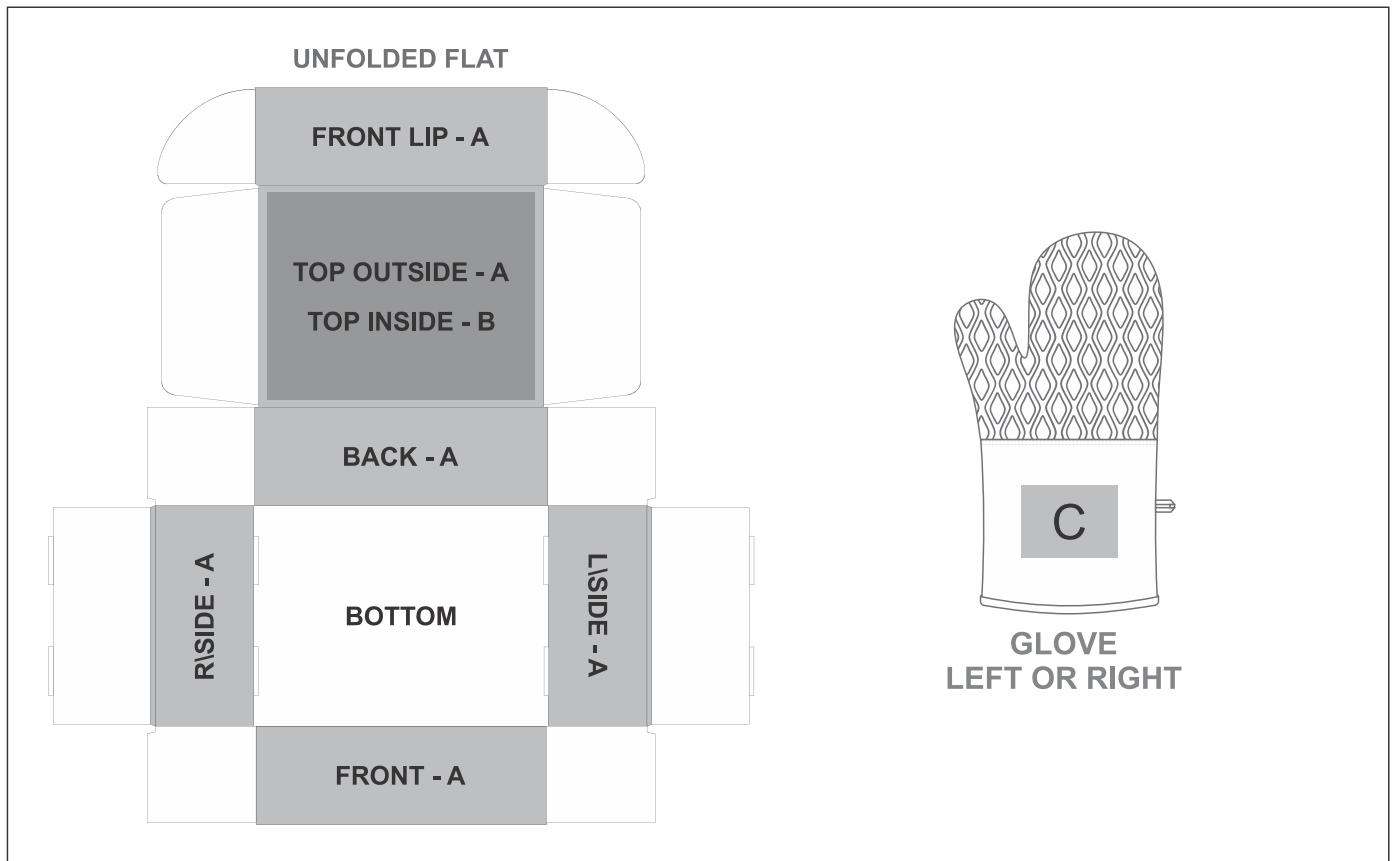

GF-SD-1120-B

Serendipio Pastry Chef Baking Gift Set - Single

Need to know:

- - Includes 1-Position Direct Print on Box AND 1-Position Digital Transfer on Glove (setup fees apply).
- Please note: Due to the nature of the printing process, any white in a logo cannot be branded and we cannot guarantee an exact colour match as the box has a matt finish. The nature and inconsistency of the pre-cut boards may create a 1-3mm of unbranded space on the front lip and imperfections maybe be found within the print. Large solid coverage prints are not recommended, if large solid coverage is required, it is recommended on kraft boxes as imperfections are less noticeable.

Branding Options:

Position A

1. Digital Custom Packaging (DCP-CHG-6)
Full Colour
Size: 535mm wide x 767mm high

Position B

1. Digital Custom Packaging (DCP-CHG-6)
Full Colour
Size: 282mm wide x 214mm high

Position C

1. Digital Direct Transfer (DDT-D)
Full Colour
Size: 80mm wide x 60mm high