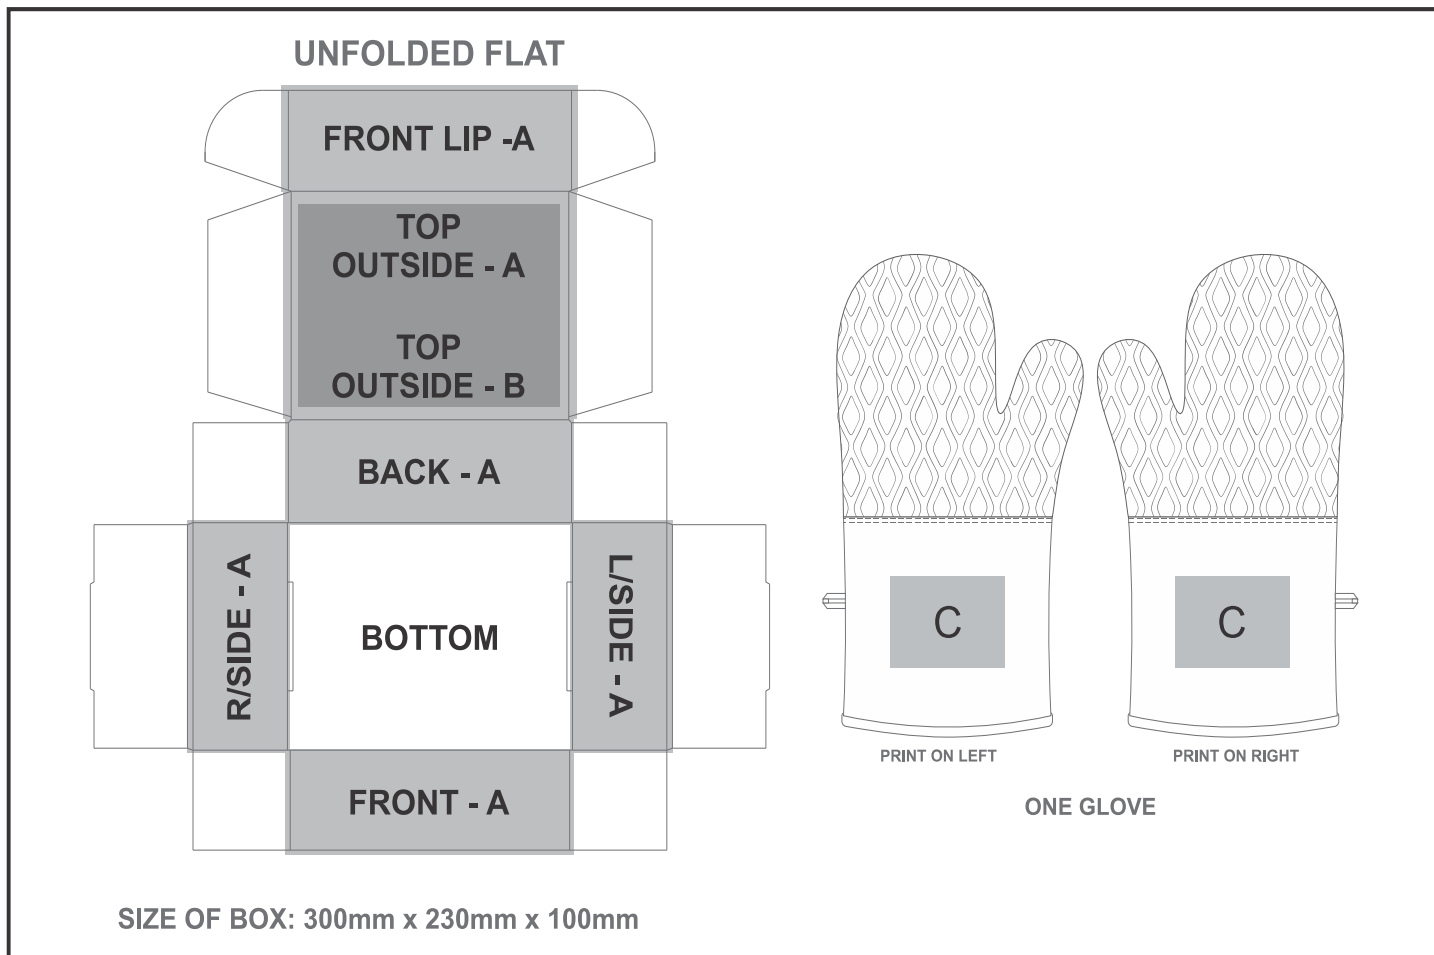

GF-SD-1120-B

Serendipio Pastry Chef Baking Gift Set - Single

Need to know:

- Includes 1-Position Direct Print on Box AND 1-Position Digital Transfer on Glove (setup fees apply).

- **Please note:** Due to the nature of the printing process, any white in a logo cannot be branded and we cannot guarantee an exact colour match as the box has a matt finish. The nature and inconsistency of the pre-cut boards may create a 1-3mm of unbranded space on the front lip and imperfections maybe be found within the print. Large solid coverage prints are not recommended, if large solid coverage is required, it is recommended on kraft boxes as imperfections are less noticeable.

Branding Options:

Position	Branding Method (Branding Code)	No. of Colours	Dimension
A	Digital Custom Packaging (DCP-CHG-6)	Full Colour	535mm wide x 767mm high
B	Digital Custom Packaging (DCP-CHG-6)	Full Colour	282mm wide x 214mm high
C	Digital Direct Transfer (DDT-D)	Full Colour	80mm wide x 60mm high