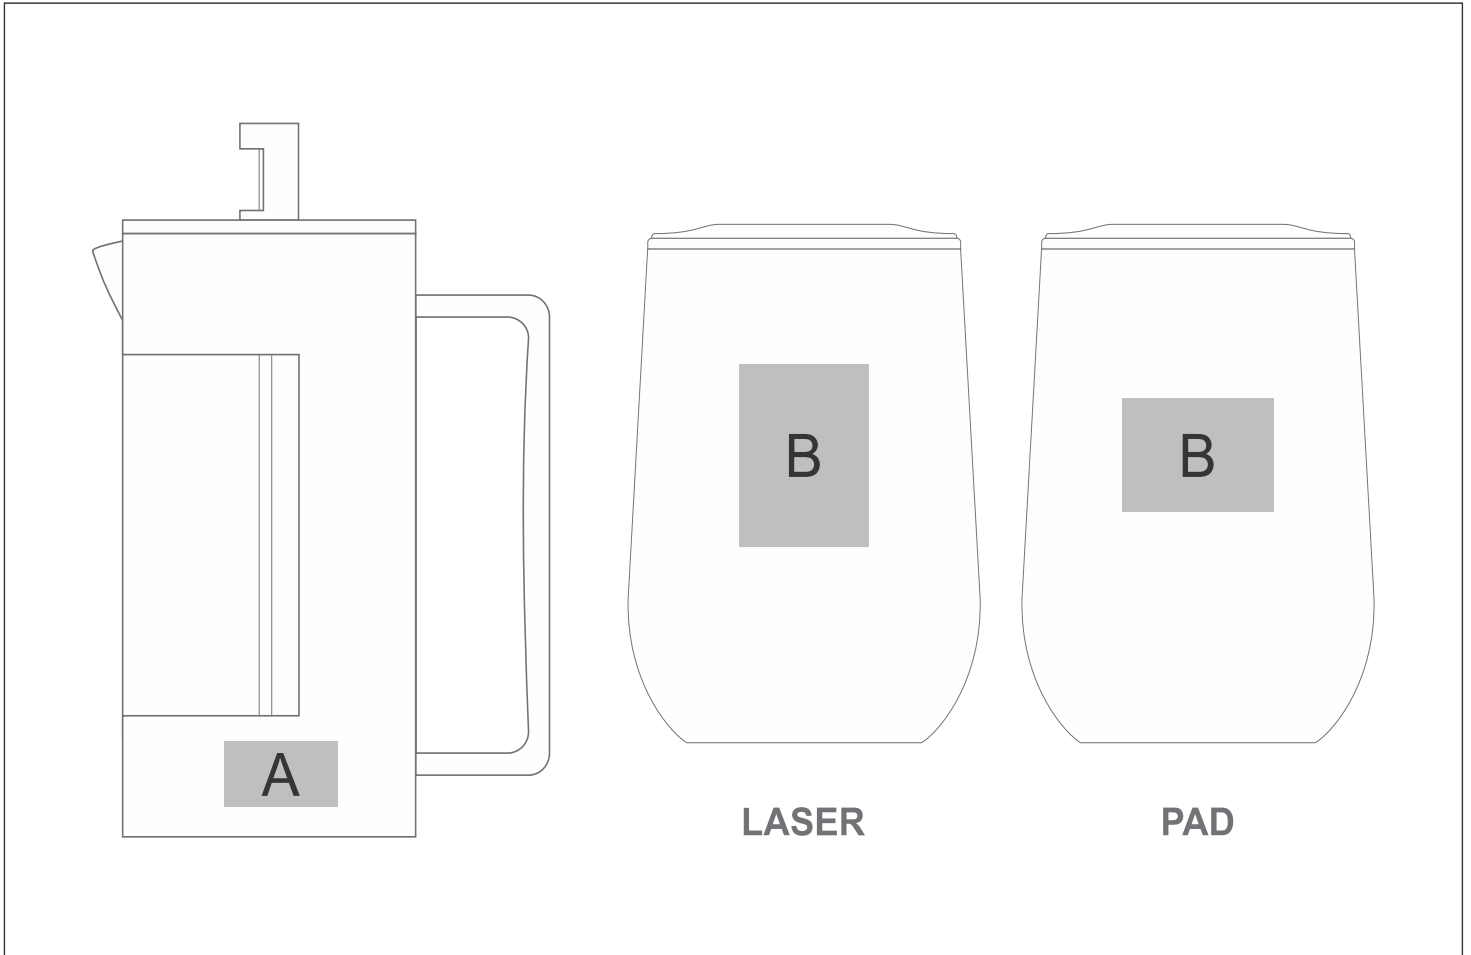

GF-SD-1255-B

Serendipio Madison Coffee Set

Need to know:

- Includes 1-Colour, 1-Position Pad Print on Plunger AND 1-Position Laser Engraving OR 1-Colour, 1-Position Pad Print on Cup (setup fees apply)

- **Laser Colour:** Gold for BU & S Mugs | Silver for BL & SW Mugs

Branding Options:

Position	Branding Method (Branding Code)	No. of Colours	Dimension
A	Pad Printing (PB)	4 Colours	35mm wide x 15mm high
B	Laser Engraving (LB)	N/A	30mm wide x 40mm high
B	Pad Printing (PC)	4 Colours	35mm wide x 25mm high